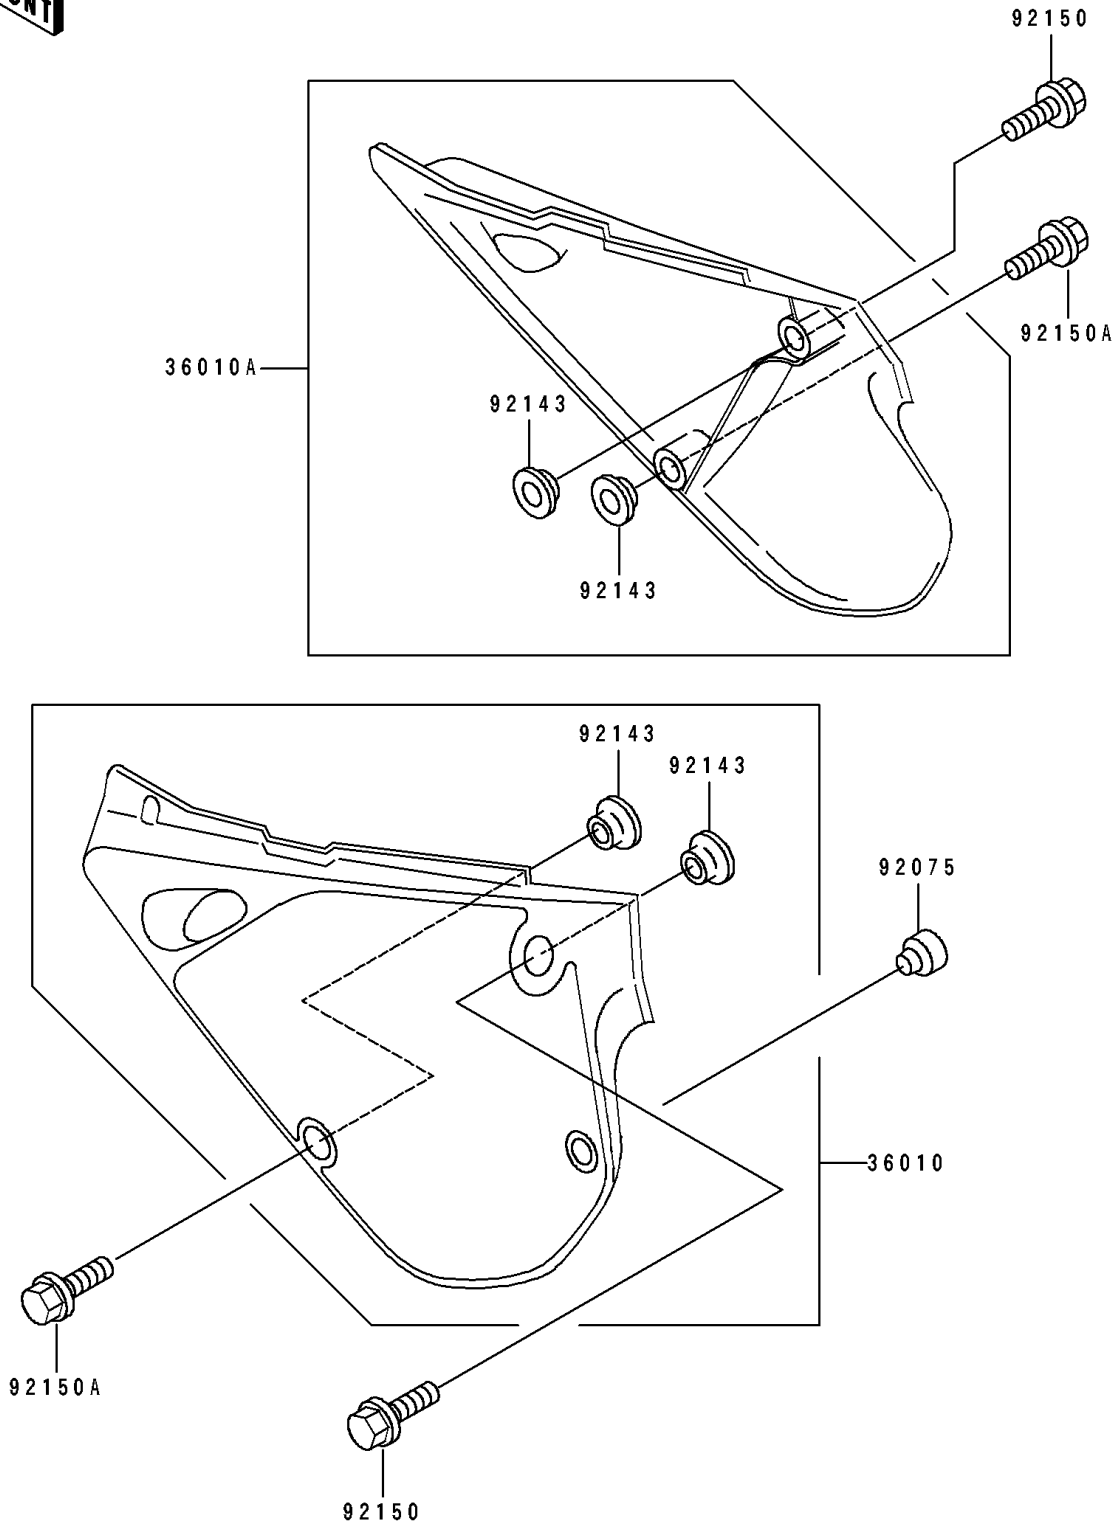

1991 KX80 PARTS DIAGRAM

Side Cover

F2611

1991 KX80 PARTS LIST

Side Cover

| ITEM NAME | PART NUMBER | QUANTITY |
|--------------------------------------|---------------|----------|
| COVER-SIDE,LH,L.GREEN (Ref # 36010) | 36010-5408-6W | 1 |
| COVER-SIDE,RH,L.GREEN (Ref # 36010A) | 36010-5409-6W | 1 |
| BOLT,6X16 (Ref # 92002) | 92002-1461 | 4 |
| COLLAR (Ref # 92143) | 92143-1470 | 4 |