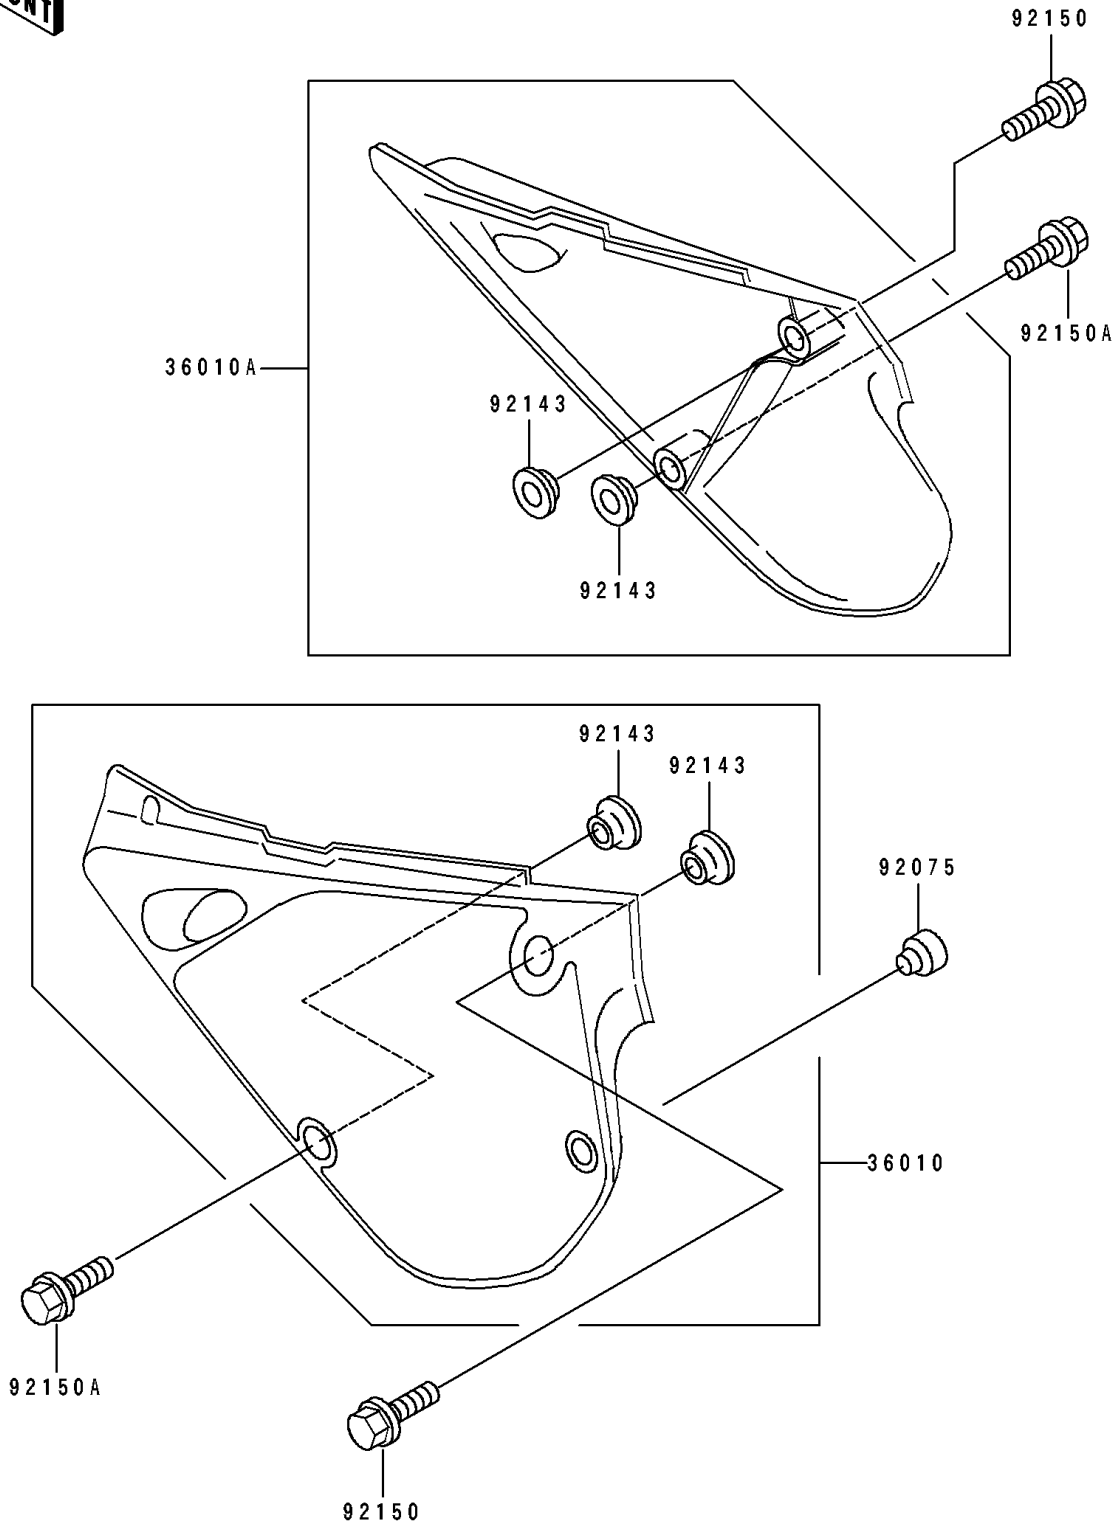

1991 Big Wheel PARTS DIAGRAM

Side Cover

F2611

1991 Big Wheel PARTS LIST

Side Cover

ITEM NAME	PART NUMBER	QUANTITY
COVER-SIDE,LH,L.GREEN (Ref # 36010)	36010-5408-6W	1
COVER-SIDE,RH,L.GREEN (Ref # 36010A)	36010-5409-6W	1
BOLT,6X16 (Ref # 92002)	92002-1461	4
COLLAR (Ref # 92143)	92143-1470	4