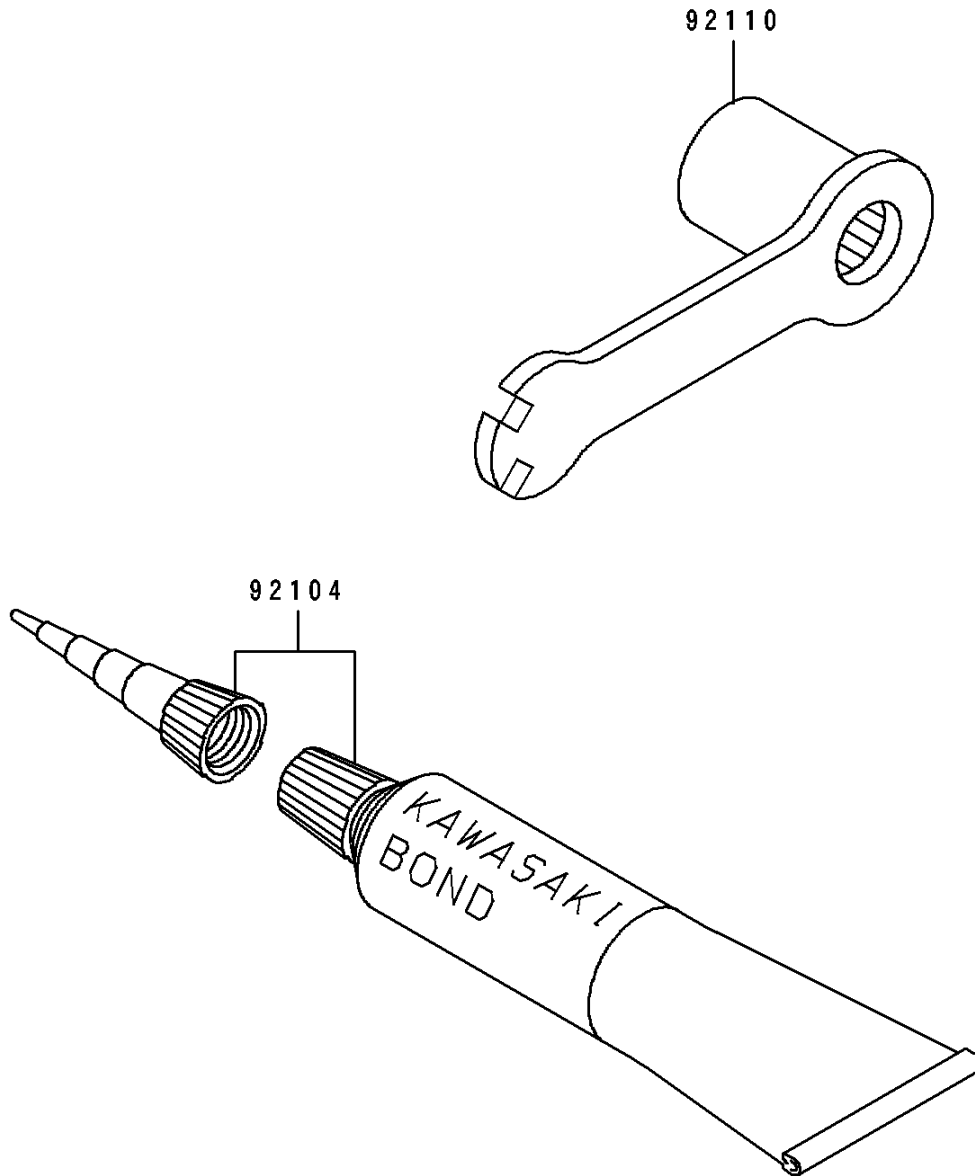

1991 KX80 PARTS DIAGRAM

Tool

F2810

1991 KX80 PARTS LIST

Tool

ITEM NAME	PART NUMBER	QUANTITY
GASKET-LIQUID,TUBE,100G,SILVER (Ref # 92104)	92104-002	1
TOOL-WRENCH,BOX,21MM&SPOKE (Ref # 92110)	92110-1119	1