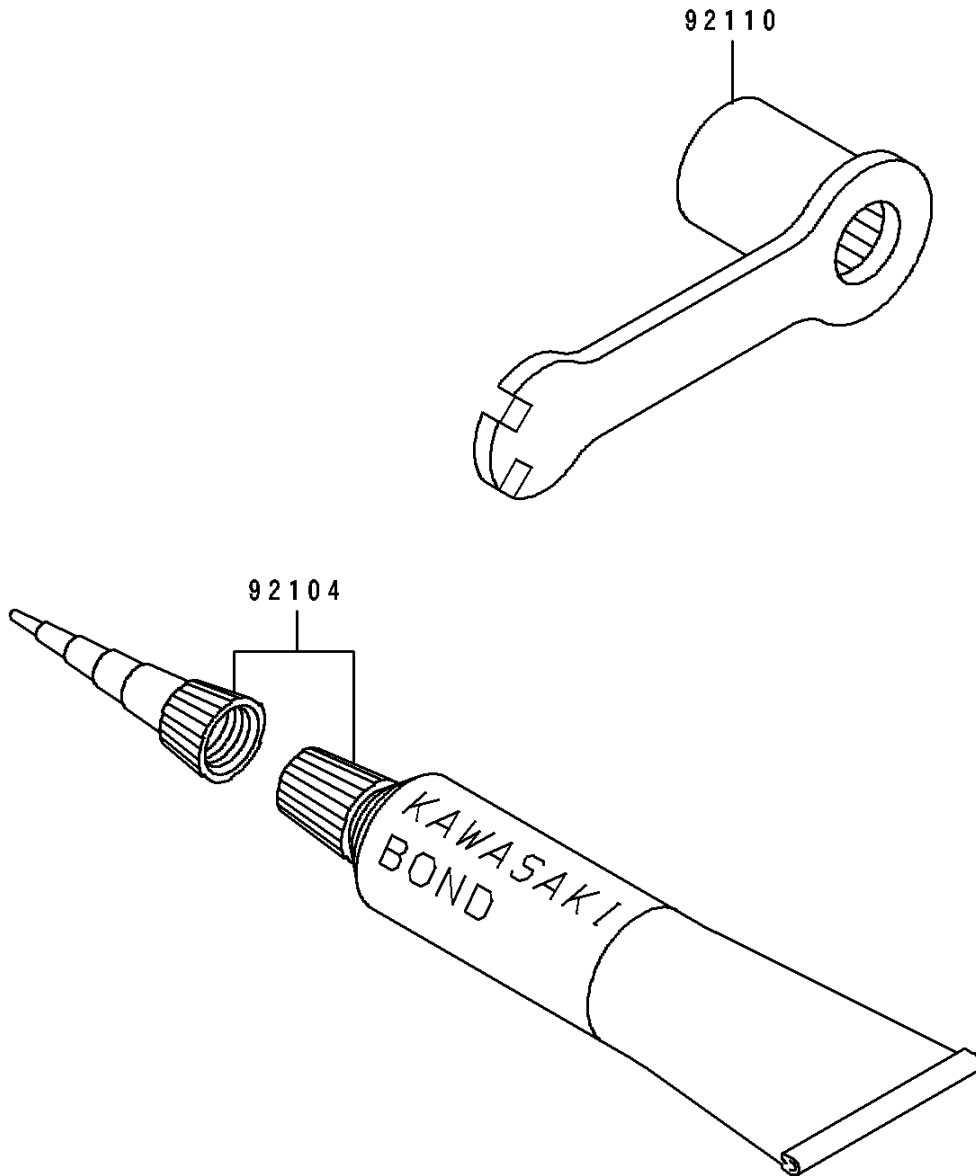

# 1991 Big Wheel PARTS DIAGRAM

Tool

F2810

# 1991 Big Wheel PARTS LIST

Tool

ITEM NAME	PART NUMBER	QUANTITY
GASKET-LIQUID,TUBE,100G,SILVER (Ref # 92104)	92104-002	1
TOOL-WRENCH,BOX,21MM&SPOKE (Ref # 92110)	92110-1119	1