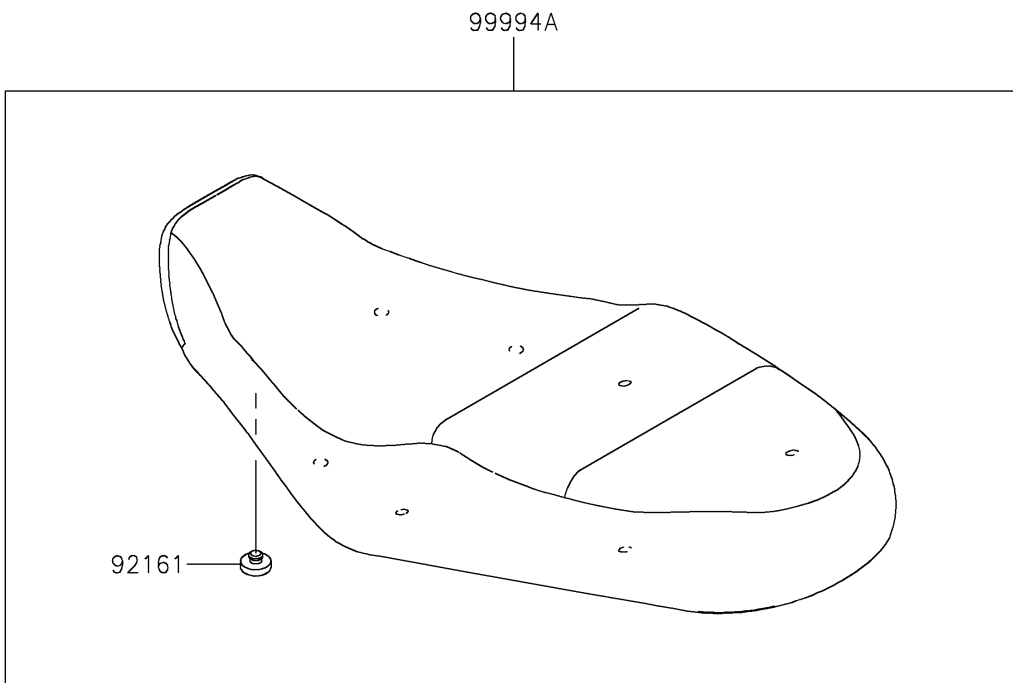

2019 W800 CAFE PARTS DIAGRAM

Accessory(Seat)

F2910C

2019 W800 CAFE PARTS LIST

Accessory(Seat)

ITEM NAME	PART NUMBER	QUANTITY
DAMPER (Ref # 92160)	92160-1396	8
DAMPER (Ref # 92161)	92161-2148	8
STD SEAT (Ref # 99994)	99994-1233	1
LOW SEAT (Ref # 99994A)	99994-1234	1