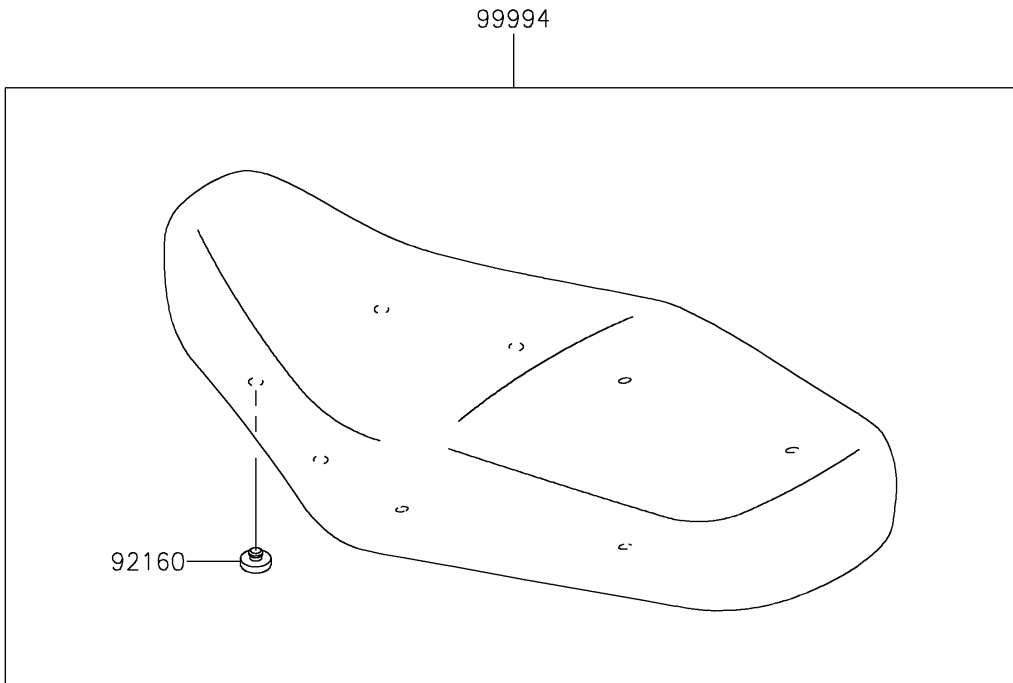

2019 W800 CAFE PARTS DIAGRAM

Accessory(Seat)

F2910C

2019 W800 CAFE PARTS LIST

Accessory(Seat)

ITEM NAME	PART NUMBER	QUANTITY
DAMPER (Ref # 92160)	92160-1396	8
DAMPER (Ref # 92161)	92161-2148	8
STD SEAT (Ref # 99994)	99994-1233	1
LOW SEAT (Ref # 99994A)	99994-1234	1