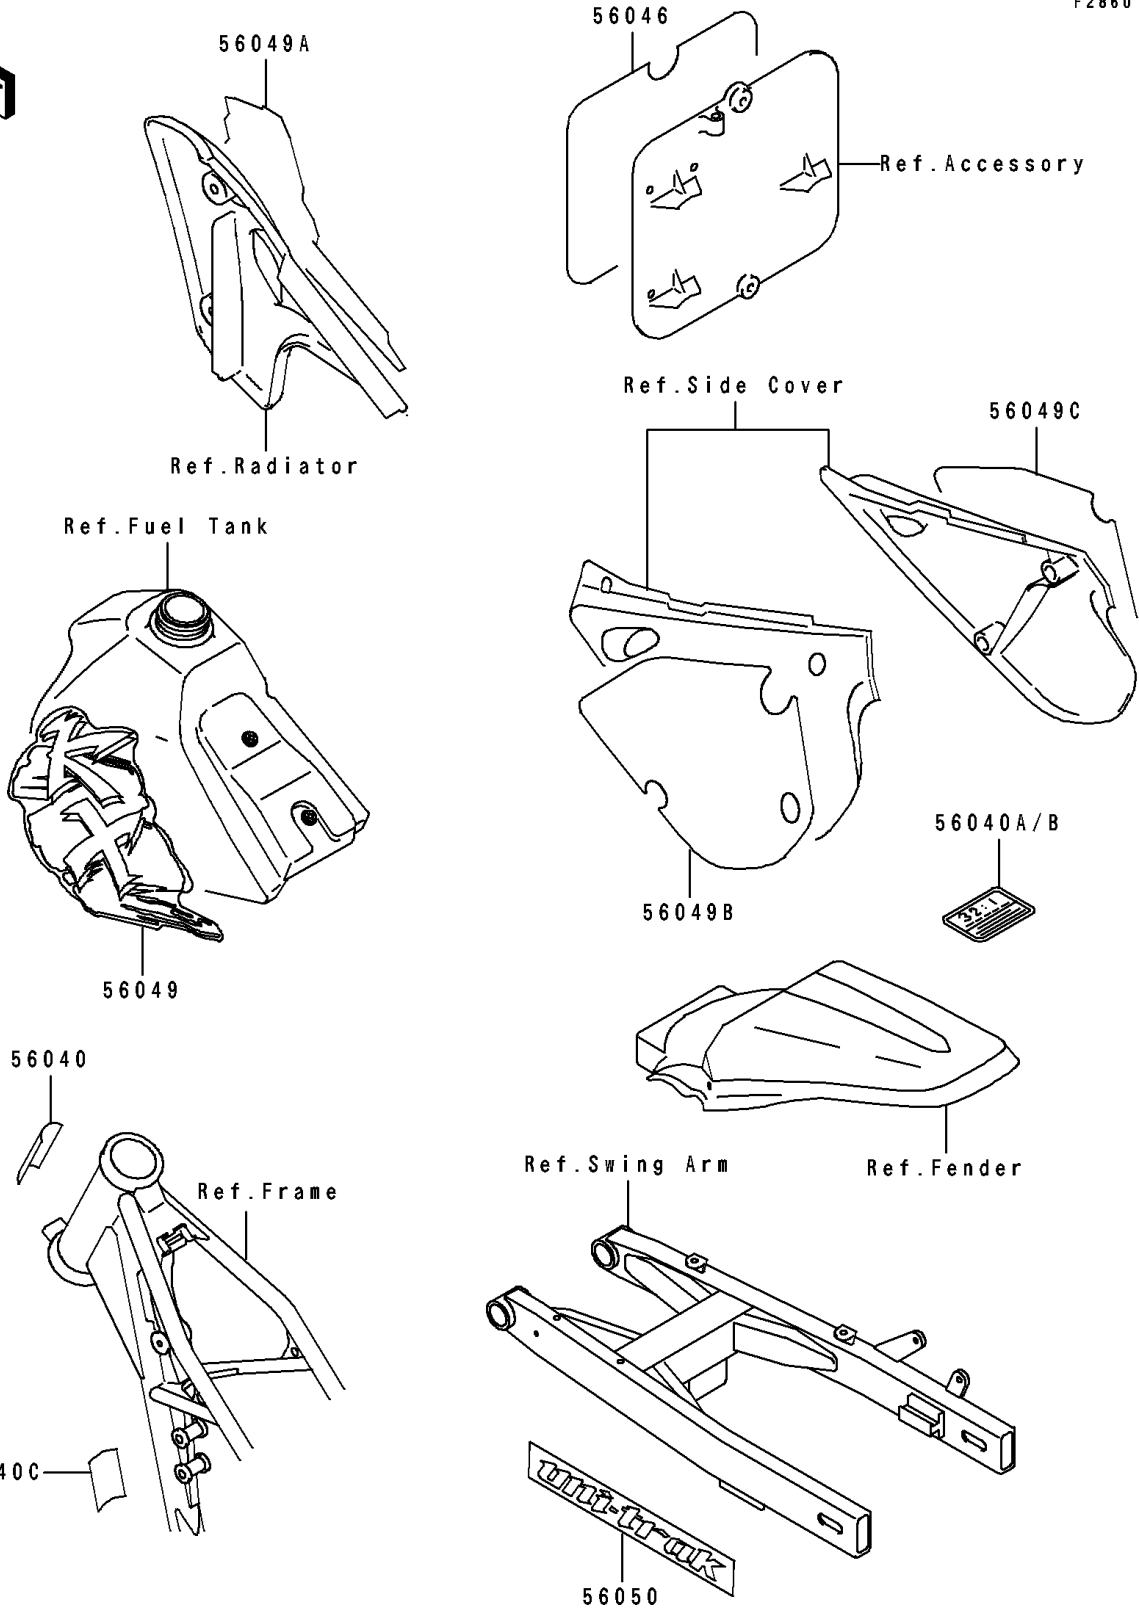

# 1991 Big Wheel PARTS DIAGRAM

Label

F2860

## 1991 Big Wheel PARTS LIST

Label

ITEM NAME	PART NUMBER	QUANTITY
LABEL-WARNING,NOISE (Ref # 56040)	56040-1101	1
LABEL-WARNING,GASOLINE/OIL (Ref # 56040A)	56040-1129	1
PATTERN,NUMBER PLATE (Ref # 56046)	56046-1981	1
PATTERN,FUEL TANK,LH (Ref # 56049)	56049-1705	1
PATTERN,SHROUD,RH (Ref # 56049A)	56049-1706	1
PATTERN,SIDE COVER,LH (Ref # 56049B)	56049-1707	1
PATTERN,SIDE COVER,RH (Ref # 56049C)	56049-1708	1
MARK,SWING ARM,UNI-TRAK (Ref # 56050)	56050-1669	2