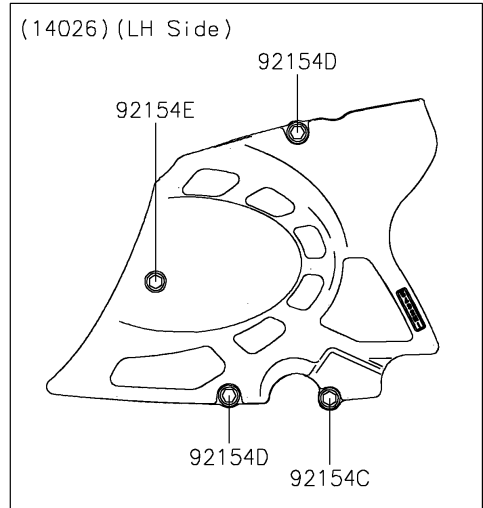

# 2020 W800 PARTS DIAGRAM

## Left Engine Cover(s)

E1435

### Left Engine Cover(s)

ITEM NAME	PART NUMBER	QUANTITY
CAP,GENERATOR (Ref # 11012)	11012-1817	1
GASKET,GENERATOR COVER (Ref # 11060)	11060-1892	1
GASKET,TRANSMISSION COVER (Ref # 11060A)	11060-1893	1
SWITCH-COMP,NEUTRAL (Ref # 13151)	13151-0054	1
HOLDER,CLUTCH CABLE (Ref # 13280)	13280-1109	1
COVER-CHAIN (Ref # 14026)	14026-0087	1
COVER-CHAIN,INSIDE (Ref # 14026A)	14026-1261	1
COVER-GENERATOR (Ref # 14031)	14031-1366	1
COVER,TRANSMISSION (Ref # 14091)	14091-1084	1
SENSOR,SPEED (Ref # 21176)	21176-0154	1
SCREW,5X16 (Ref # 92009)	92009-1571	2
PIN,6.2X8X14 (Ref # 92043)	92043-1263	5
PIN (Ref # 92043A)	92043-1588	2
BEARING-NEEDLE,HK1312 (Ref # 92046)	92046-1148	1
SEAL-OIL,TC13225.5 (Ref # 92049)	92049-1519	1
RING-O,20X2 (Ref # 92055)	92055-1146	1
RING-O,39.4X3.1 (Ref # 92055A)	92055-1618	1
RING-O,27.7X2.4 (Ref # 92055B)	92055-1619	1
PLUG,COVER (Ref # 92066)	92066-1397	1
DAMPER (Ref # 92075)	92075-1855	4
BOLT,6X40 (Ref # 92151)	92151-1131	2
BOLT,6X50 (Ref # 92151A)	92151-1234	1
BOLT,6X35 (Ref # 92151B)	92151-1874	2
BOLT,FLANGED,5X12 (Ref # 92153)	92153-1582	1
BOLT,FLANGED,6X16 (Ref # 92154)	92154-0489	2
BOLT,FLANGED,6X25 (Ref # 92154A)	92154-0490	4
BOLT,SOCKET,6X35 (Ref # 92154B)	92154-0494	2
BOLT,FLANGED,6X31 (Ref # 92154C)	92154-3898	1
BOLT,FLANGED,6X39 (Ref # 92154D)	92154-3899	2

## 2020 W800 PARTS LIST

Left Engine Cover(s)

ITEM NAME	PART NUMBER	QUANTITY
BOLT,FLANGED,6X43.6 (Ref # 92154E)	92154-3900	1
DAMPER (Ref # 92161)	92161-0411	4
BOLT-SOCKET,6X35 (Ref # 120)	120CC0635	6
BOLT-SOCKET,6X40 (Ref # 120A)	120CC0640	1
BOLT-SOCKET,6X45 (Ref # 120B)	120CC0645	1
O RING (Ref # 670)	670D1505	4