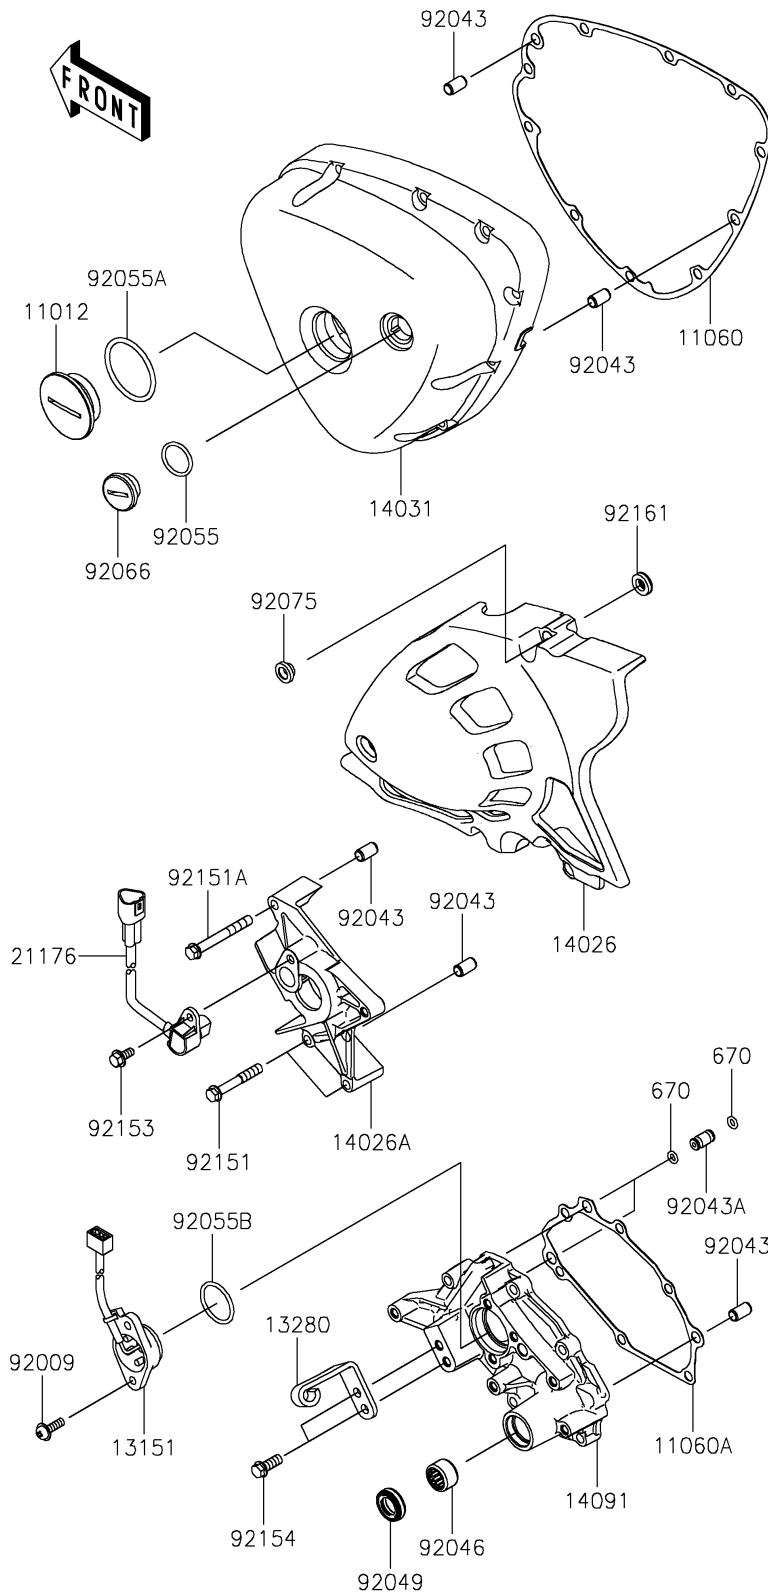

# 2020 W800 PARTS DIAGRAM

## Left Engine Cover(s)

E1435

### Left Engine Cover(s)

ITEM NAME	PART NUMBER	QUANTITY
CAP,GENERATOR (Ref # 11012)	11012-1817	1
GASKET,GENERATOR COVER (Ref # 11060)	11060-1892	1
GASKET,TRANSMISSION COVER (Ref # 11060A)	11060-1893	1
SWITCH-COMP,NEUTRAL (Ref # 13151)	13151-0054	1
HOLDER,CLUTCH CABLE (Ref # 13280)	13280-1109	1
COVER-CHAIN (Ref # 14026)	14026-0087	1
COVER-CHAIN,INSIDE (Ref # 14026A)	14026-1261	1
COVER-GENERATOR (Ref # 14031)	14031-1366	1
COVER,TRANSMISSION (Ref # 14091)	14091-1084	1
SENSOR,SPEED (Ref # 21176)	21176-0154	1
SCREW,5X16 (Ref # 92009)	92009-1571	2
PIN,6.2X8X14 (Ref # 92043)	92043-1263	5
PIN (Ref # 92043A)	92043-1588	2
BEARING-NEEDLE,HK1312 (Ref # 92046)	92046-1148	1
SEAL-OIL,TC13225.5 (Ref # 92049)	92049-1519	1
RING-O,20X2 (Ref # 92055)	92055-1146	1
RING-O,39.4X3.1 (Ref # 92055A)	92055-1618	1
RING-O,27.7X2.4 (Ref # 92055B)	92055-1619	1
PLUG,COVER (Ref # 92066)	92066-1397	1
DAMPER (Ref # 92075)	92075-1855	4
BOLT,6X40 (Ref # 92151)	92151-1131	2
BOLT,6X50 (Ref # 92151A)	92151-1234	1
BOLT,6X35 (Ref # 92151B)	92151-1874	2
BOLT,FLANGED,5X12 (Ref # 92153)	92153-1582	1
BOLT,FLANGED,6X16 (Ref # 92154)	92154-0489	2
BOLT,FLANGED,6X25 (Ref # 92154A)	92154-0490	4
BOLT,SOCKET,6X35 (Ref # 92154B)	92154-0494	2
BOLT,FLANGED,6X31 (Ref # 92154C)	92154-3898	1
BOLT,FLANGED,6X39 (Ref # 92154D)	92154-3899	2

## 2020 W800 PARTS LIST

Left Engine Cover(s)

ITEM NAME	PART NUMBER	QUANTITY
BOLT,FLANGED,6X43.6 (Ref # 92154E)	92154-3900	1
DAMPER (Ref # 92161)	92161-0411	4
BOLT-SOCKET,6X35 (Ref # 120)	120CC0635	6
BOLT-SOCKET,6X40 (Ref # 120A)	120CC0640	1
BOLT-SOCKET,6X45 (Ref # 120B)	120CC0645	1
O RING (Ref # 670)	670D1505	4