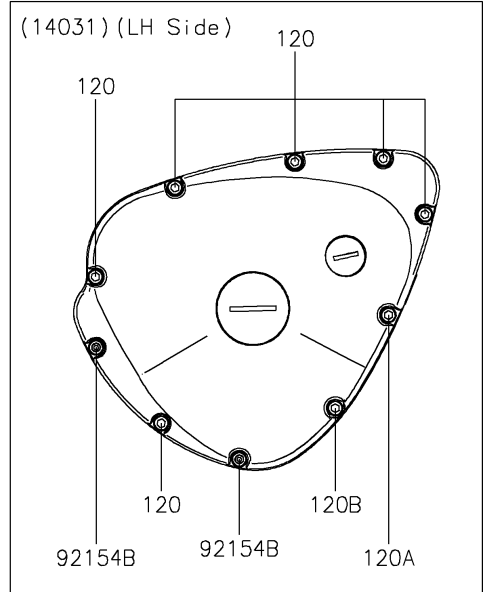

# 2020 W800 PARTS DIAGRAM

## Left Engine Cover(s)

E1435

### Left Engine Cover(s)

ITEM NAME	PART NUMBER	QUANTITY
CAP,GENERATOR (Ref # 11012)	11012-1817	1
GASKET,GENERATOR COVER (Ref # 11060)	11060-1892	1
GASKET,TRANSMISSION COVER (Ref # 11060A)	11060-1893	1
SWITCH-COMP,NEUTRAL (Ref # 13151)	13151-0054	1
HOLDER,CLUTCH CABLE (Ref # 13280)	13280-1109	1
COVER-CHAIN (Ref # 14026)	14026-0087	1
COVER-CHAIN,INSIDE (Ref # 14026A)	14026-1261	1
COVER-GENERATOR (Ref # 14031)	14031-1366	1
COVER,TRANSMISSION (Ref # 14091)	14091-1084	1
SENSOR,SPEED (Ref # 21176)	21176-0154	1
SCREW,5X16 (Ref # 92009)	92009-1571	2
PIN,6.2X8X14 (Ref # 92043)	92043-1263	5
PIN (Ref # 92043A)	92043-1588	2
BEARING-NEEDLE,HK1312 (Ref # 92046)	92046-1148	1
SEAL-OIL,TC13225.5 (Ref # 92049)	92049-1519	1
RING-O,20X2 (Ref # 92055)	92055-1146	1
RING-O,39.4X3.1 (Ref # 92055A)	92055-1618	1
RING-O,27.7X2.4 (Ref # 92055B)	92055-1619	1
PLUG,COVER (Ref # 92066)	92066-1397	1
DAMPER (Ref # 92075)	92075-1855	4
BOLT,6X40 (Ref # 92151)	92151-1131	2
BOLT,6X50 (Ref # 92151A)	92151-1234	1
BOLT,6X35 (Ref # 92151B)	92151-1874	2
BOLT,FLANGED,5X12 (Ref # 92153)	92153-1582	1
BOLT,FLANGED,6X16 (Ref # 92154)	92154-0489	2
BOLT,FLANGED,6X25 (Ref # 92154A)	92154-0490	4
BOLT,SOCKET,6X35 (Ref # 92154B)	92154-0494	2
BOLT,FLANGED,6X31 (Ref # 92154C)	92154-3898	1
BOLT,FLANGED,6X39 (Ref # 92154D)	92154-3899	2

## 2020 W800 PARTS LIST

Left Engine Cover(s)

ITEM NAME	PART NUMBER	QUANTITY
BOLT,FLANGED,6X43.6 (Ref # 92154E)	92154-3900	1
DAMPER (Ref # 92161)	92161-0411	4
BOLT-SOCKET,6X35 (Ref # 120)	120CC0635	6
BOLT-SOCKET,6X40 (Ref # 120A)	120CC0640	1
BOLT-SOCKET,6X45 (Ref # 120B)	120CC0645	1
O RING (Ref # 670)	670D1505	4