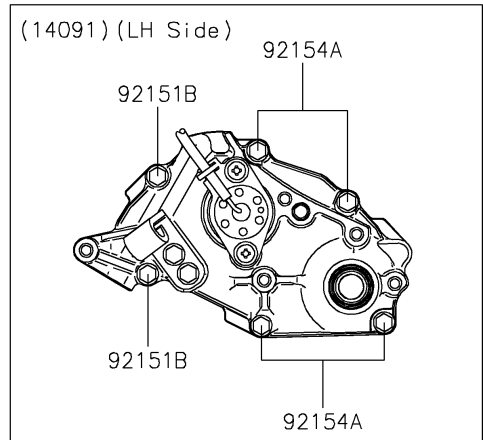

# 2020 W800 PARTS DIAGRAM

## Left Engine Cover(s)

E1435

### Left Engine Cover(s)

ITEM NAME	PART NUMBER	QUANTITY
CAP,GENERATOR (Ref # 11012)	11012-1817	1
GASKET,GENERATOR COVER (Ref # 11060)	11060-1892	1
GASKET,TRANSMISSION COVER (Ref # 11060A)	11060-1893	1
SWITCH-COMP,NEUTRAL (Ref # 13151)	13151-0054	1
HOLDER,CLUTCH CABLE (Ref # 13280)	13280-1109	1
COVER-CHAIN (Ref # 14026)	14026-0087	1
COVER-CHAIN,INSIDE (Ref # 14026A)	14026-1261	1
COVER-GENERATOR (Ref # 14031)	14031-1366	1
COVER,TRANSMISSION (Ref # 14091)	14091-1084	1
SENSOR,SPEED (Ref # 21176)	21176-0154	1
SCREW,5X16 (Ref # 92009)	92009-1571	2
PIN,6.2X8X14 (Ref # 92043)	92043-1263	5
PIN (Ref # 92043A)	92043-1588	2
BEARING-NEEDLE,HK1312 (Ref # 92046)	92046-1148	1
SEAL-OIL,TC13225.5 (Ref # 92049)	92049-1519	1
RING-O,20X2 (Ref # 92055)	92055-1146	1
RING-O,39.4X3.1 (Ref # 92055A)	92055-1618	1
RING-O,27.7X2.4 (Ref # 92055B)	92055-1619	1
PLUG,COVER (Ref # 92066)	92066-1397	1
DAMPER (Ref # 92075)	92075-1855	4
BOLT,6X40 (Ref # 92151)	92151-1131	2
BOLT,6X50 (Ref # 92151A)	92151-1234	1
BOLT,6X35 (Ref # 92151B)	92151-1874	2
BOLT,FLANGED,5X12 (Ref # 92153)	92153-1582	1
BOLT,FLANGED,6X16 (Ref # 92154)	92154-0489	2
BOLT,FLANGED,6X25 (Ref # 92154A)	92154-0490	4
BOLT,SOCKET,6X35 (Ref # 92154B)	92154-0494	2
BOLT,FLANGED,6X31 (Ref # 92154C)	92154-3898	1
BOLT,FLANGED,6X39 (Ref # 92154D)	92154-3899	2

## 2020 W800 PARTS LIST

Left Engine Cover(s)

ITEM NAME	PART NUMBER	QUANTITY
BOLT,FLANGED,6X43.6 (Ref # 92154E)	92154-3900	1
DAMPER (Ref # 92161)	92161-0411	4
BOLT-SOCKET,6X35 (Ref # 120)	120CC0635	6
BOLT-SOCKET,6X40 (Ref # 120A)	120CC0640	1
BOLT-SOCKET,6X45 (Ref # 120B)	120CC0645	1
O RING (Ref # 670)	670D1505	4