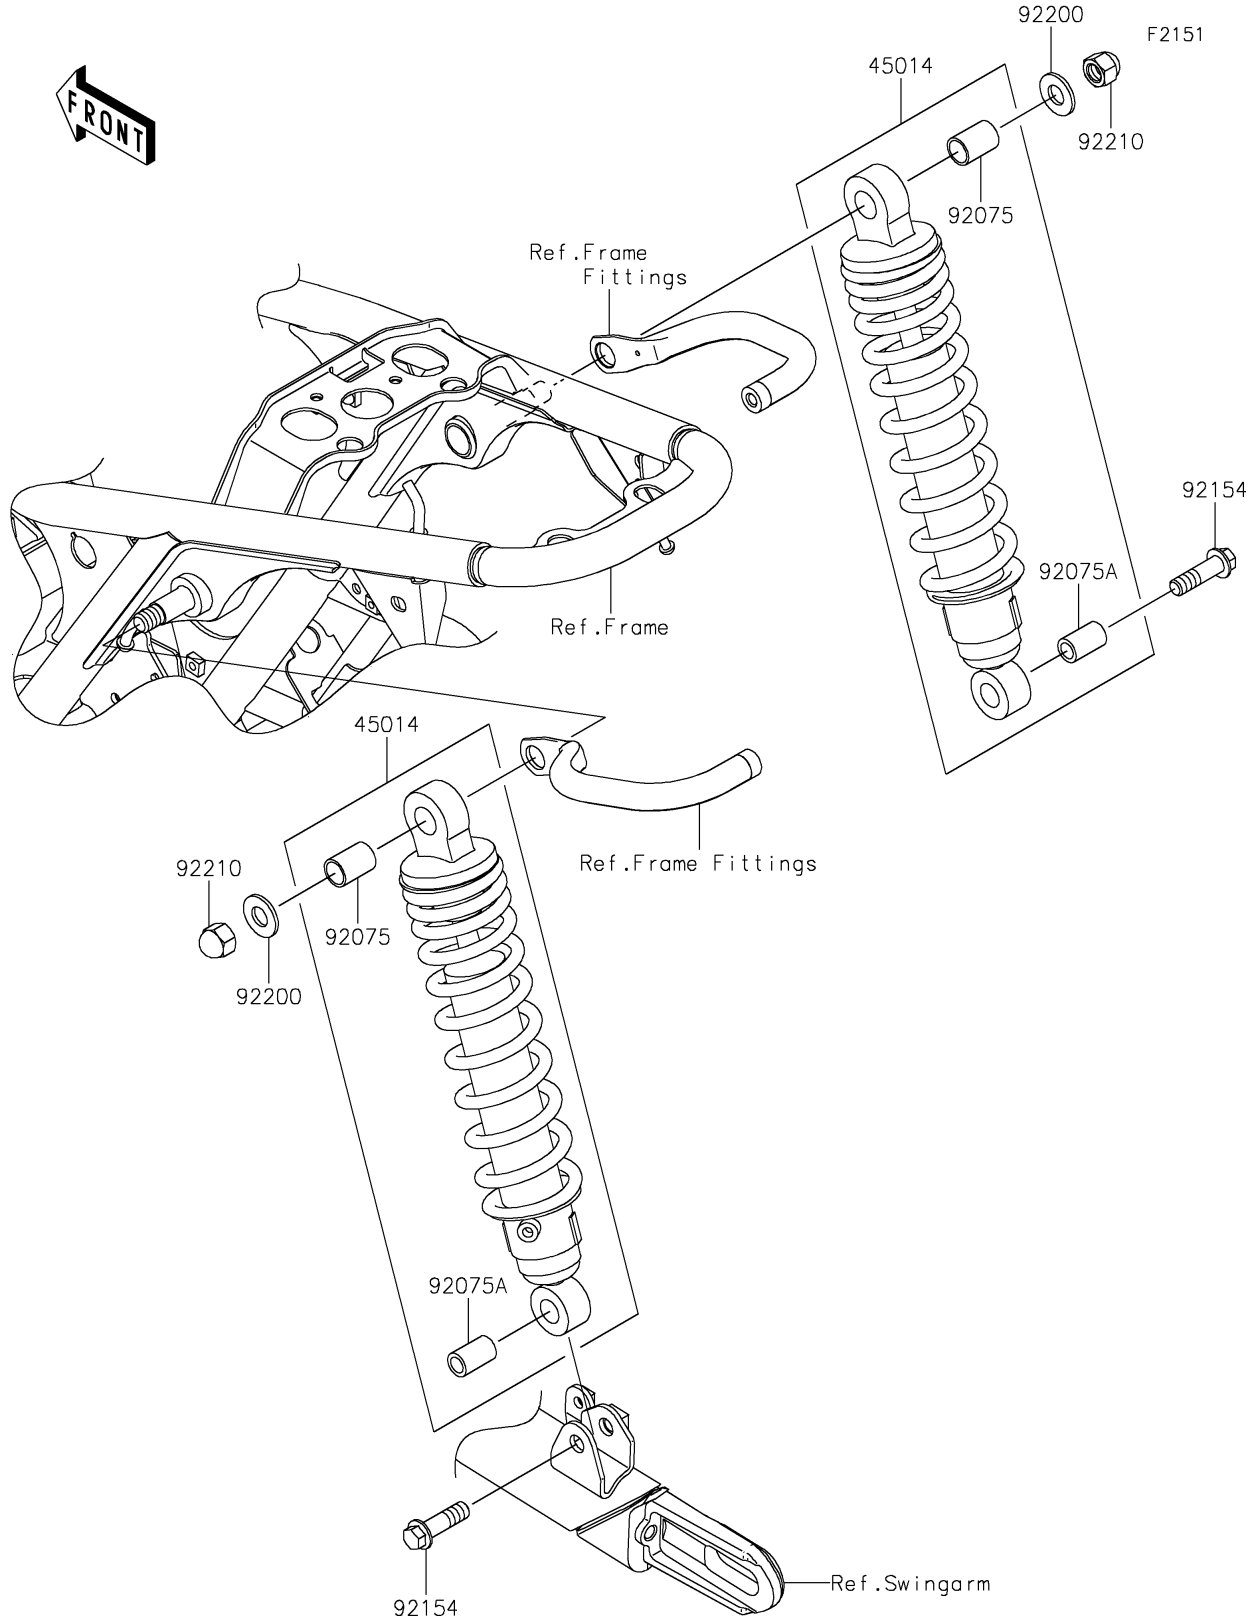

2020 W800 PARTS DIAGRAM

Suspension/Shock Absorber

2020 W800 PARTS LIST

Suspension/Shock Absorber

ITEM NAME	PART NUMBER	QUANTITY
SHOCKABSORBER,F.BLACK (Ref # 45014)	45014-0620-21	2
DAMPER,SHOCKABSORBER (Ref # 92075)	92075-1141	2
DAMPER,SHOCKABSORBER (Ref # 92075A)	92075-1586	2
BOLT,FLANGED,10X35 (Ref # 92154)	92154-3890	2
WASHER,12MM (Ref # 92200)	92200-1312	2
NUT,CAP,12MM (Ref # 92210)	92210-1174	2