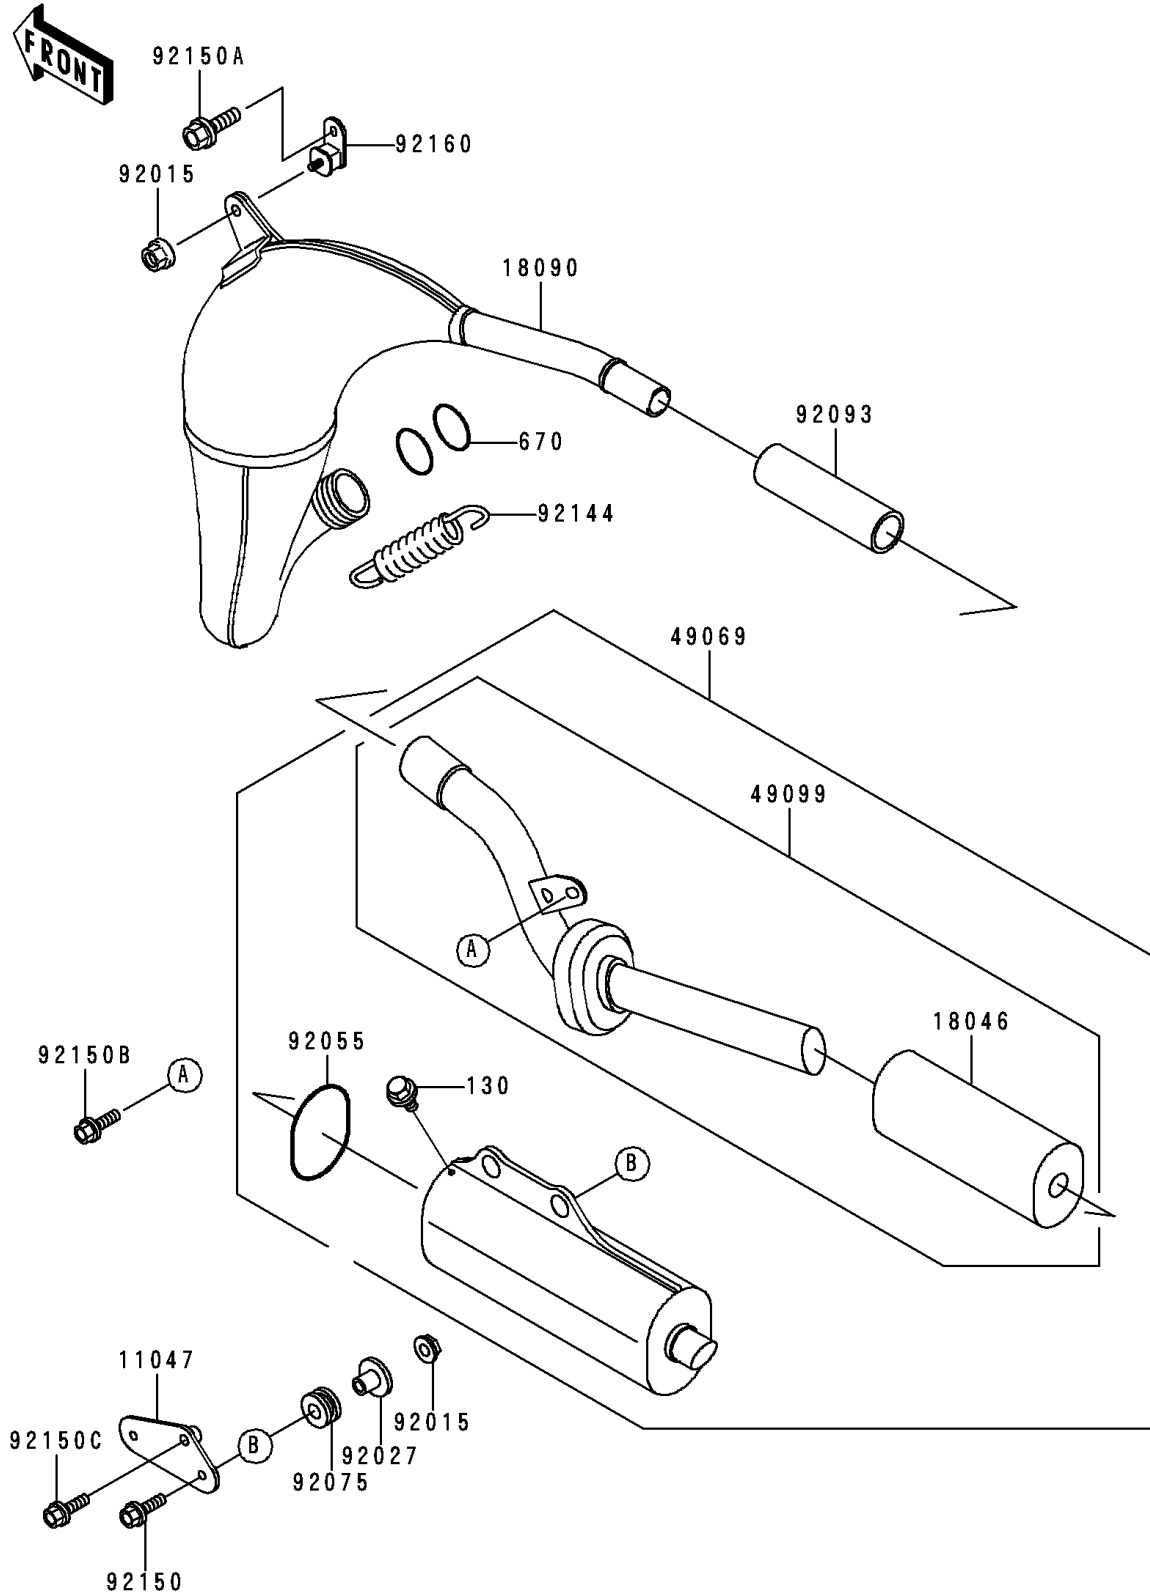

# 1993 KX80 PARTS DIAGRAM

Muffler

E1140

# 1993 KX80 PARTS LIST

## Muffler

ITEM NAME	PART NUMBER	QUANTITY
BOLT-FLANGED (Ref # 130)	130G0508	2
O RING,36MM (Ref # 670)	670E3036	2
BRACKET,MUFFLER (Ref # 11047)	11047-1495	1
WOOL,BAFFLE PIPE (Ref # 18046)	18046-1136	1
BODY-COMP-MUFFLER (Ref # 18090)	18090-1065	1
MUFFLER-ASSY (Ref # 49069)	49069-1145	1
BAFFLE-PIPE MUFFLER (Ref # 49099)	49099-1321	1
NUT,FLANGED,6MM (Ref # 92015)	92015-1078	3
COLLAR,L=13.1,BLACK (Ref # 92027)	92027-1450	2
RING-O,BAFFLE PIPE (Ref # 92055)	92055-1461	1
DAMPER,MUFFLER FITTING (Ref # 92075)	92075-1857	2
SEAL,MUFFLER JOINT (Ref # 92093)	92093-1200	1
SPRING,EXHAUST CONNECTING (Ref # 92144)	92144-1470	2
BOLT,6X20 (Ref # 92150)	92150-1339	1
BOLT,6X14 (Ref # 92150A)	92150-1340	1
BOLT,6X12 (Ref # 92150B)	92150-1435	1
BOLT,FLANGED,6X25 (Ref # 92150C)	92150-1507	2
DAMPER,MUFFLER,FR (Ref # 92160)	92160-1176	1