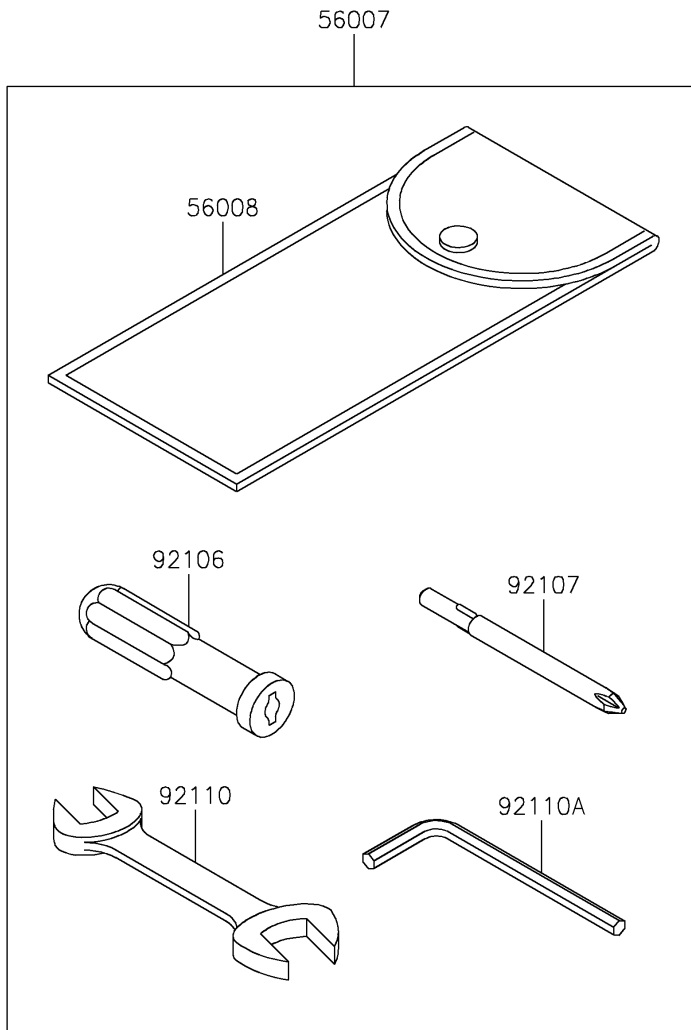

# 2020 W800 PARTS DIAGRAM

Owner's Tools

F2810

### Owner's Tools

ITEM NAME	PART NUMBER	QUANTITY
TOOL-KIT (Ref # 56007)	56007-0175	1
BAG,TOOL (Ref # 56008)	56008-1075	1
GASKET-LIQUID,TB1211F,CLEAR (Ref # 92104)	92104-0004	1
GASKET-LIQUID,TB1216B,BLACK (Ref # 92104A)	92104-1064	1
GRIP-SCREW DRIVER (Ref # 92106)	92106-1001	1
TOOL-DRIVER,#3PHILLIPS (Ref # 92107)	92107-005	1
TOOL-WRENCH,OPEN END,14X17 (Ref # 92110)	92110-0626	1
TOOL-WRENCH,ALLEN,5MM (Ref # 92110A)	92110-1015	1