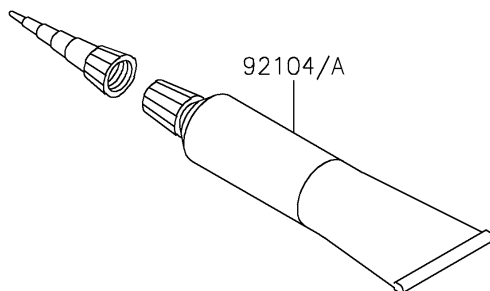

# 2020 W800 PARTS DIAGRAM

Owner's Tools

F2810

### Owner's Tools

ITEM NAME	PART NUMBER	QUANTITY
TOOL-KIT (Ref # 56007)	56007-0175	1
BAG,TOOL (Ref # 56008)	56008-1075	1
GASKET-LIQUID,TB1211F,CLEAR (Ref # 92104)	92104-0004	1
GASKET-LIQUID,TB1216B,BLACK (Ref # 92104A)	92104-1064	1
GRIP-SCREW DRIVER (Ref # 92106)	92106-1001	1
TOOL-DRIVER,#3PHILLIPS (Ref # 92107)	92107-005	1
TOOL-WRENCH,OPEN END,14X17 (Ref # 92110)	92110-0626	1
TOOL-WRENCH,ALLEN,5MM (Ref # 92110A)	92110-1015	1