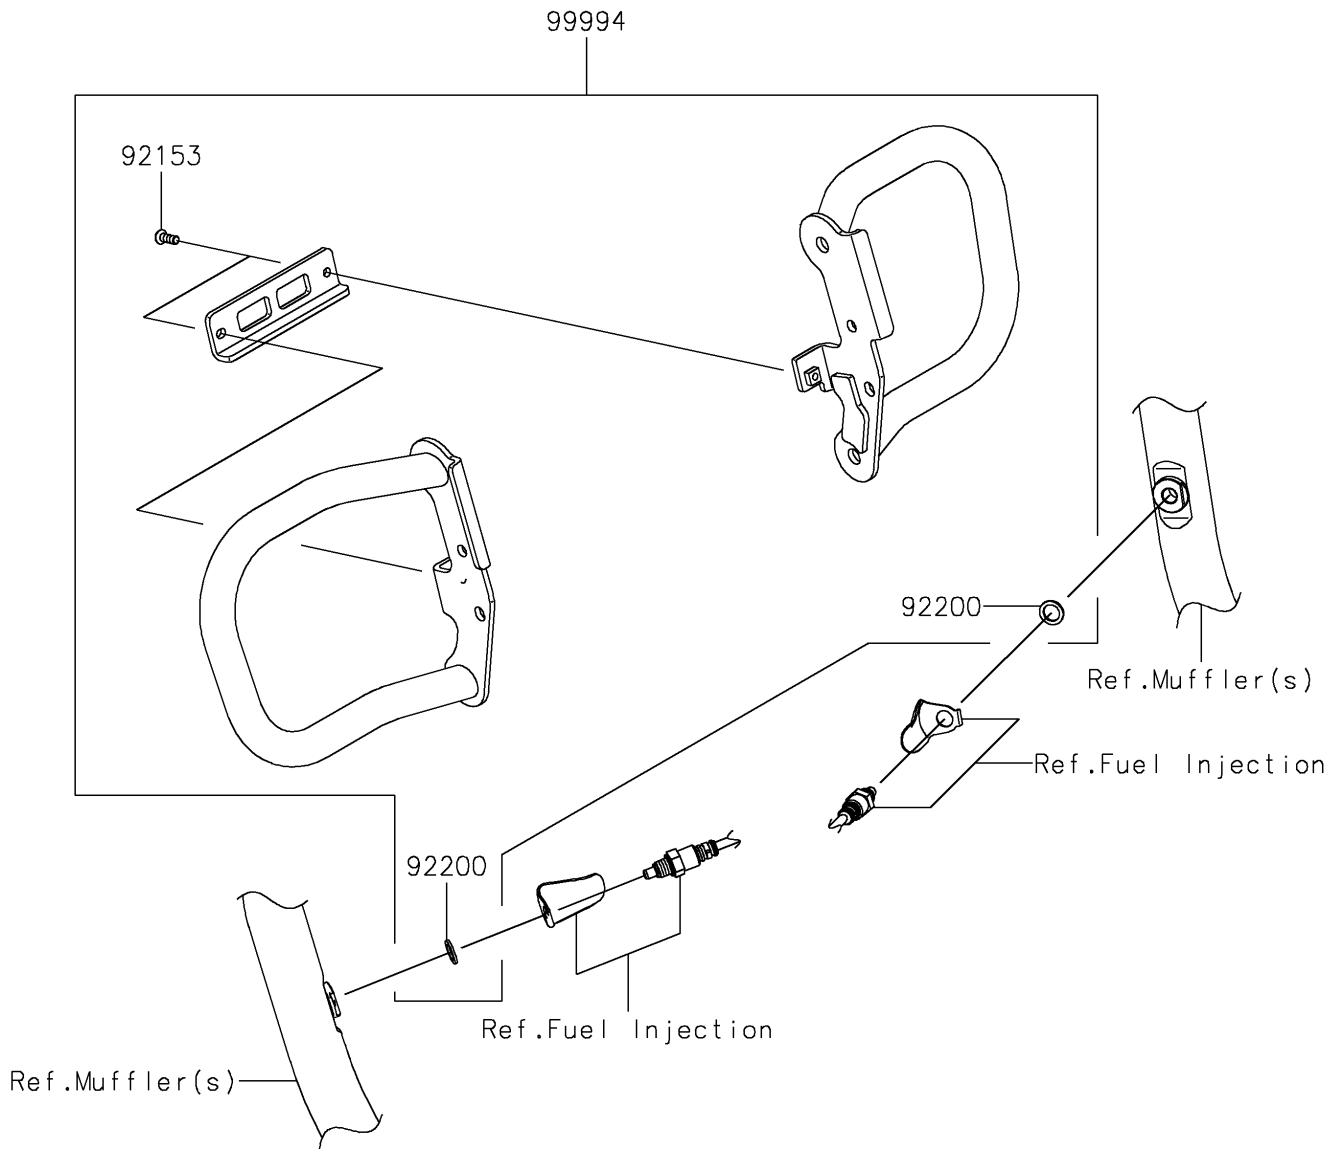

2020 W800 PARTS DIAGRAM

Accessory(Engine Guard)

F2910

2020 W800 PARTS LIST

Accessory(Engine Guard)

ITEM NAME	PART NUMBER	QUANTITY
BOLT,SOCKET,6X16 (Ref # 92153)	92153-1785	2
WASHER,12.5X18X1.6 (Ref # 92200)	92200-0087	2
ENGINE GUARD,PLATING (Ref # 99994)	99994-1446	1