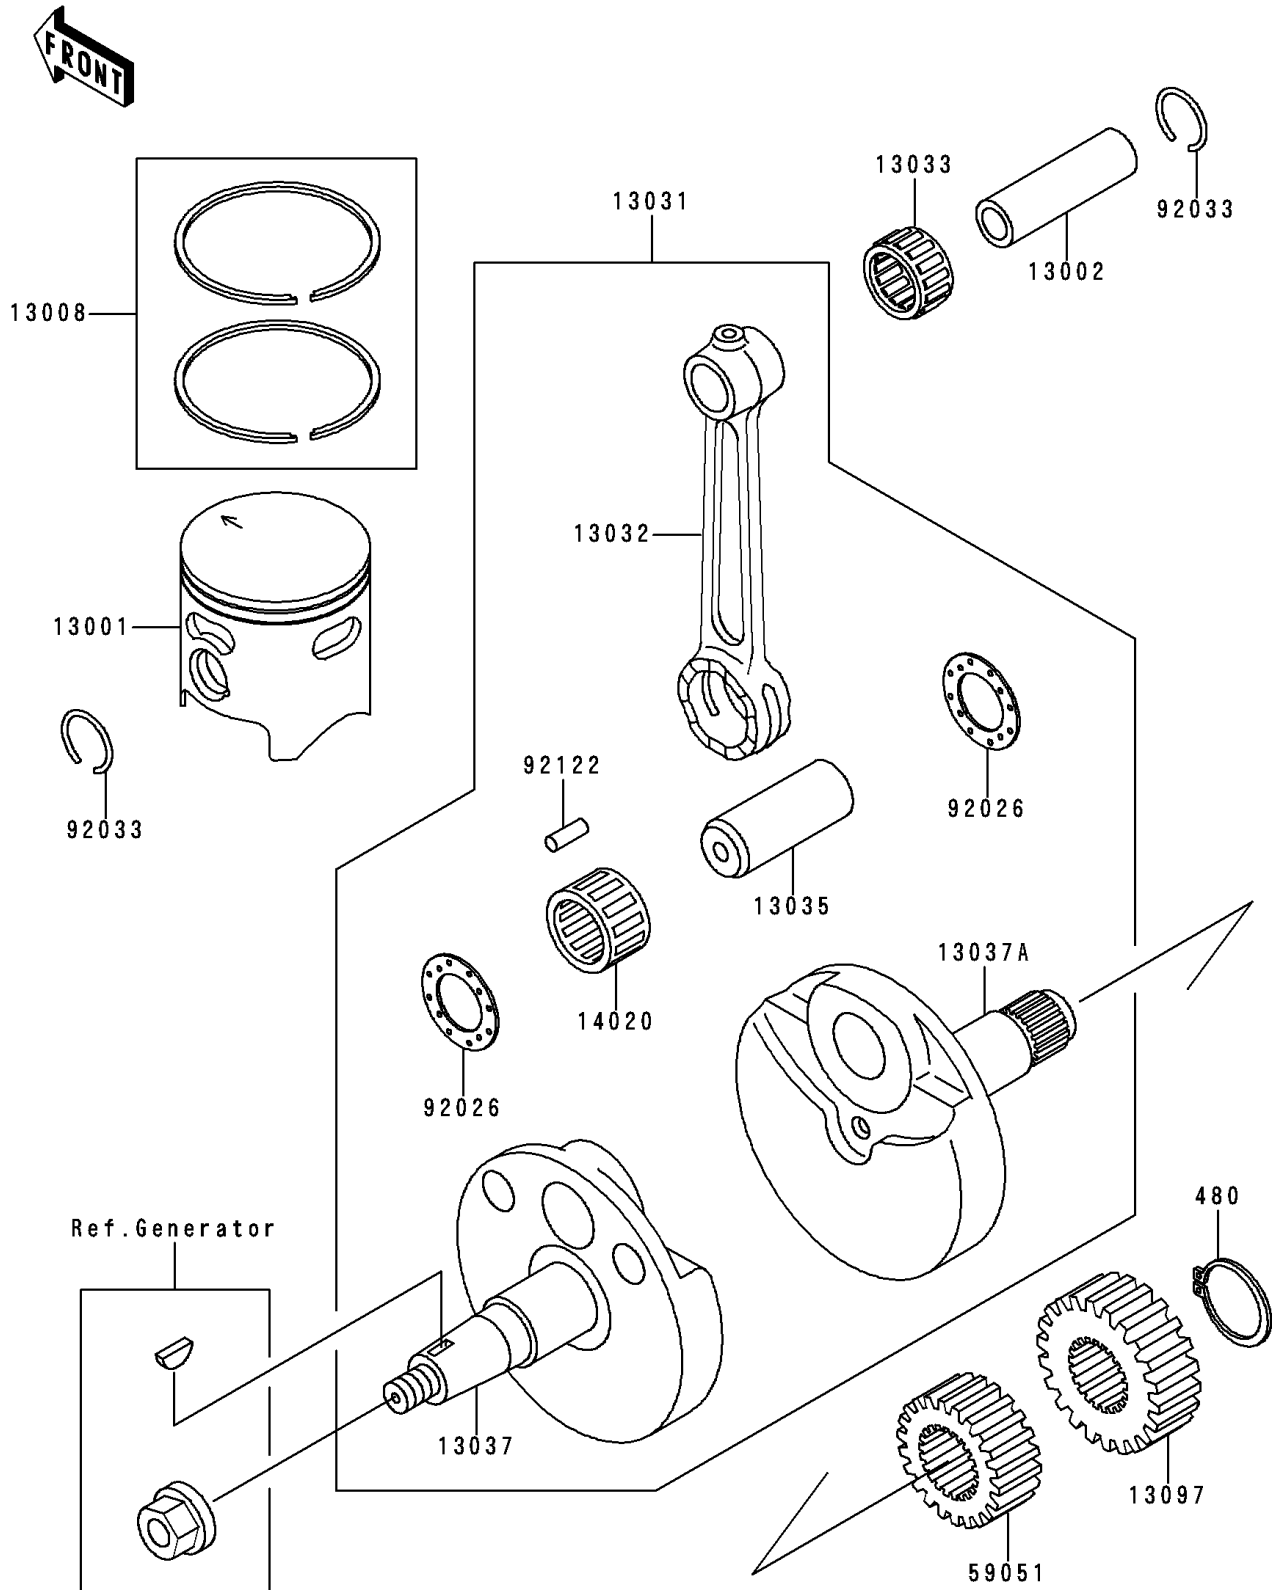

# 1993 KX80 PARTS DIAGRAM

Crankshaft/Piston

E1320

# 1993 KX80 PARTS LIST

## Crankshaft/Piston

ITEM NAME	PART NUMBER	QUANTITY
CIRCLIP-TYPE-C,16MM (Ref # 480)	480J1600	1
PISTON-ENGINE,(B) (Ref # 13001)	13001-1306	1
PIN-PISTON (Ref # 13002)	13002-1079	1
RING-SET-PISTON (Ref # 13008)	13008-1100	1
CRANKSHAFT-COMP (Ref # 13031)	13031-1313	1
ROD-CONNECTING (Ref # 13032)	13032-1039	1
BEARING-SMALL END,14R1818AP-1 (Ref # 13033)	13033-1053	1
PIN-CRANK (Ref # 13035)	13035-1054	1
CRANKSHAFT,LH (Ref # 13037)	13037-1396	1
CRANKSHAFT,RH (Ref # 13037A)	13037-1397	1
GEAR-PRIMARY SPUR,20T (Ref # 13097)	13097-1148	1
RETAINER (Ref # 14020)	14020-1076	1
GEAR-SPUR,PUMP,22T (Ref # 59051)	59051-1146	1
SPACER,22.2X37X1.0 (Ref # 92026)	92026-1136	2
RING-SNAP (Ref # 92033)	92033-1050	2
ROLLER (Ref # 92122)	92122-1177	16