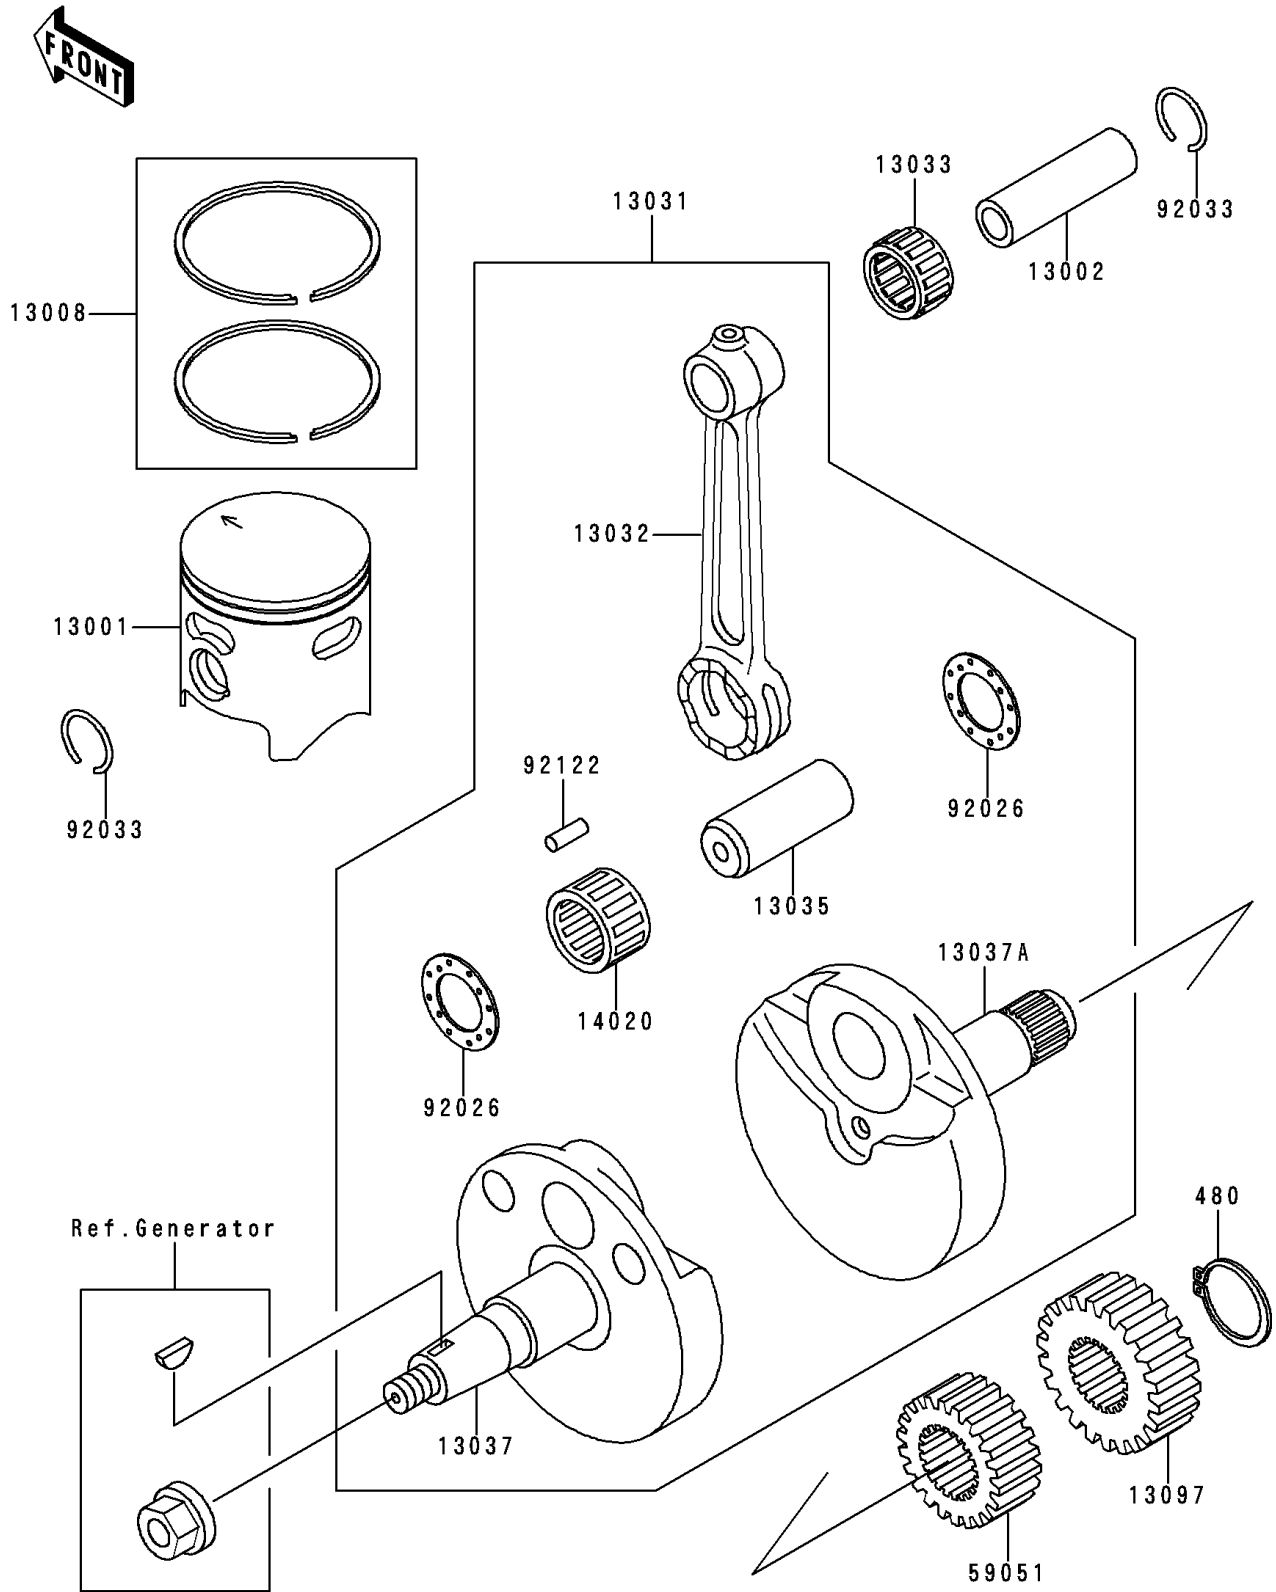

1993 KX80 PARTS DIAGRAM

Crankshaft/Piston

E1320

1993 KX80 PARTS LIST

Crankshaft/Piston

ITEM NAME	PART NUMBER	QUANTITY
CIRCLIP-TYPE-C,16MM (Ref # 480)	480J1600	1
PISTON-ENGINE,(B) (Ref # 13001)	13001-1306	1
PIN-PISTON (Ref # 13002)	13002-1079	1
RING-SET-PISTON (Ref # 13008)	13008-1100	1
CRANKSHAFT-COMP (Ref # 13031)	13031-1313	1
ROD-CONNECTING (Ref # 13032)	13032-1039	1
BEARING-SMALL END,14R1818AP-1 (Ref # 13033)	13033-1053	1
PIN-CRANK (Ref # 13035)	13035-1054	1
CRANKSHAFT,LH (Ref # 13037)	13037-1396	1
CRANKSHAFT,RH (Ref # 13037A)	13037-1397	1
GEAR-PRIMARY SPUR,20T (Ref # 13097)	13097-1148	1
RETAINER (Ref # 14020)	14020-1076	1
GEAR-SPUR,PUMP,22T (Ref # 59051)	59051-1146	1
SPACER,22.2X37X1.0 (Ref # 92026)	92026-1136	2
RING-SNAP (Ref # 92033)	92033-1050	2
ROLLER (Ref # 92122)	92122-1177	16