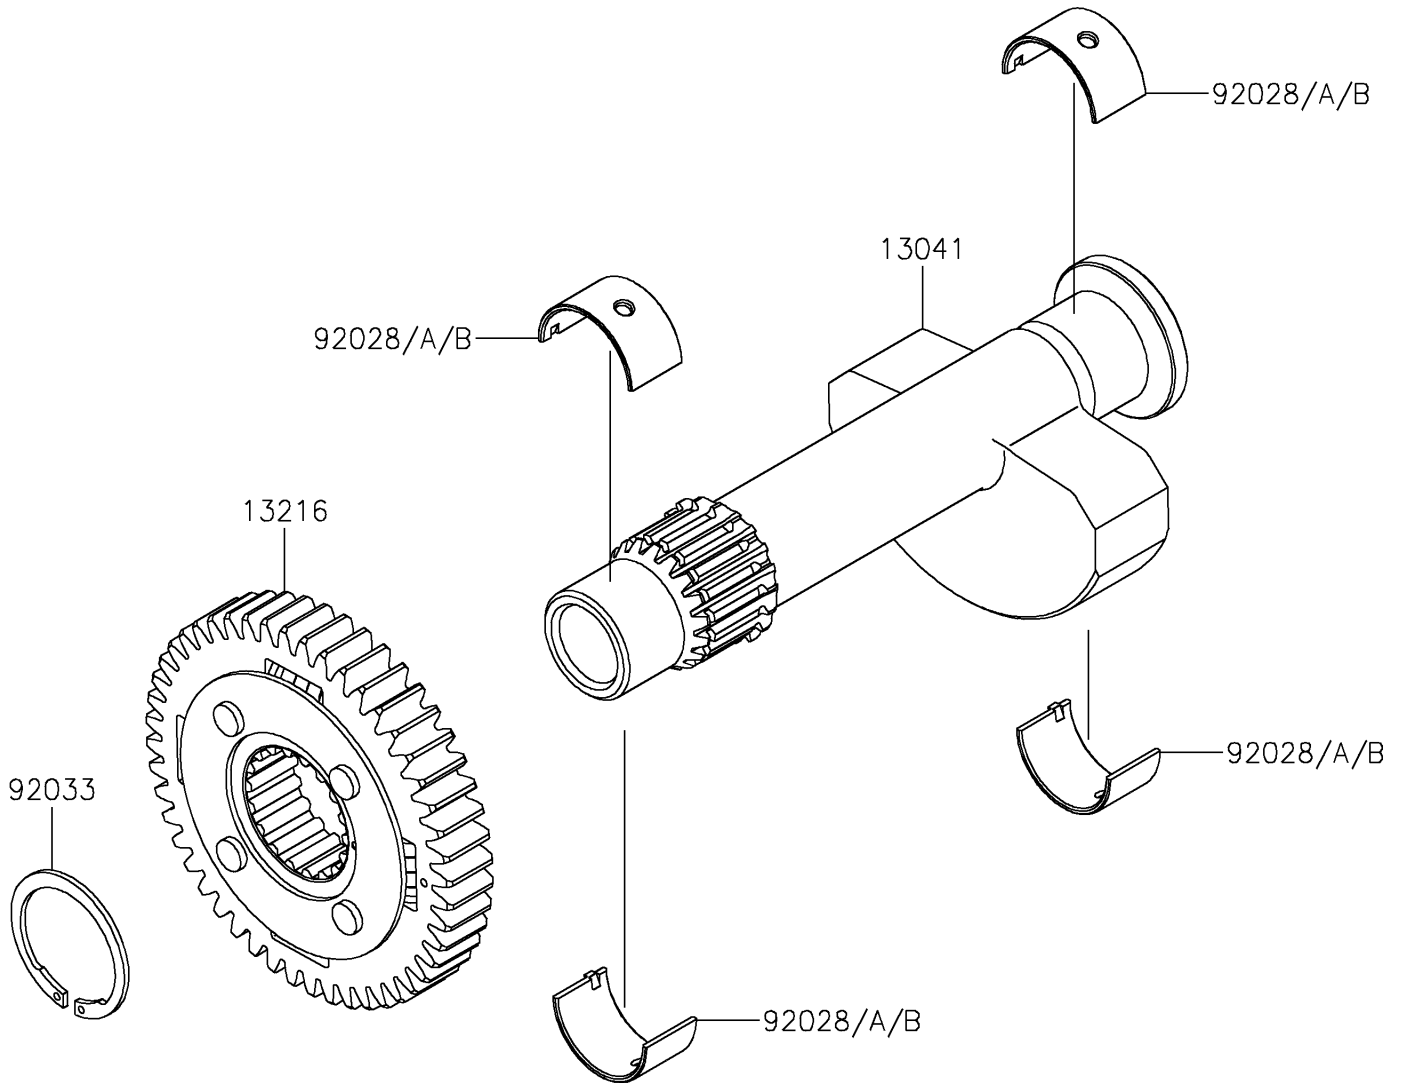

2021 W800 PARTS DIAGRAM

Balancer

E1323

2021 W800 PARTS LIST

Balancer

ITEM NAME	PART NUMBER	QUANTITY
BALANCER (Ref # 13041)	13041-1124	1
GEAR-COMP,BALANCER (Ref # 13216)	13216-1179	1
BUSHING,BALANCER SHAFT,BLUE (Ref # 92028)	92028-1909	4
BUSHING,BALANCER SHAFT,BLACK (Ref # 92028A)	92028-1910	AR
BUSHING,BALANCER SHAFT,BROWN (Ref # 92028B)	92028-1911	AR
RING-SNAP (Ref # 92033)	92033-1302	1