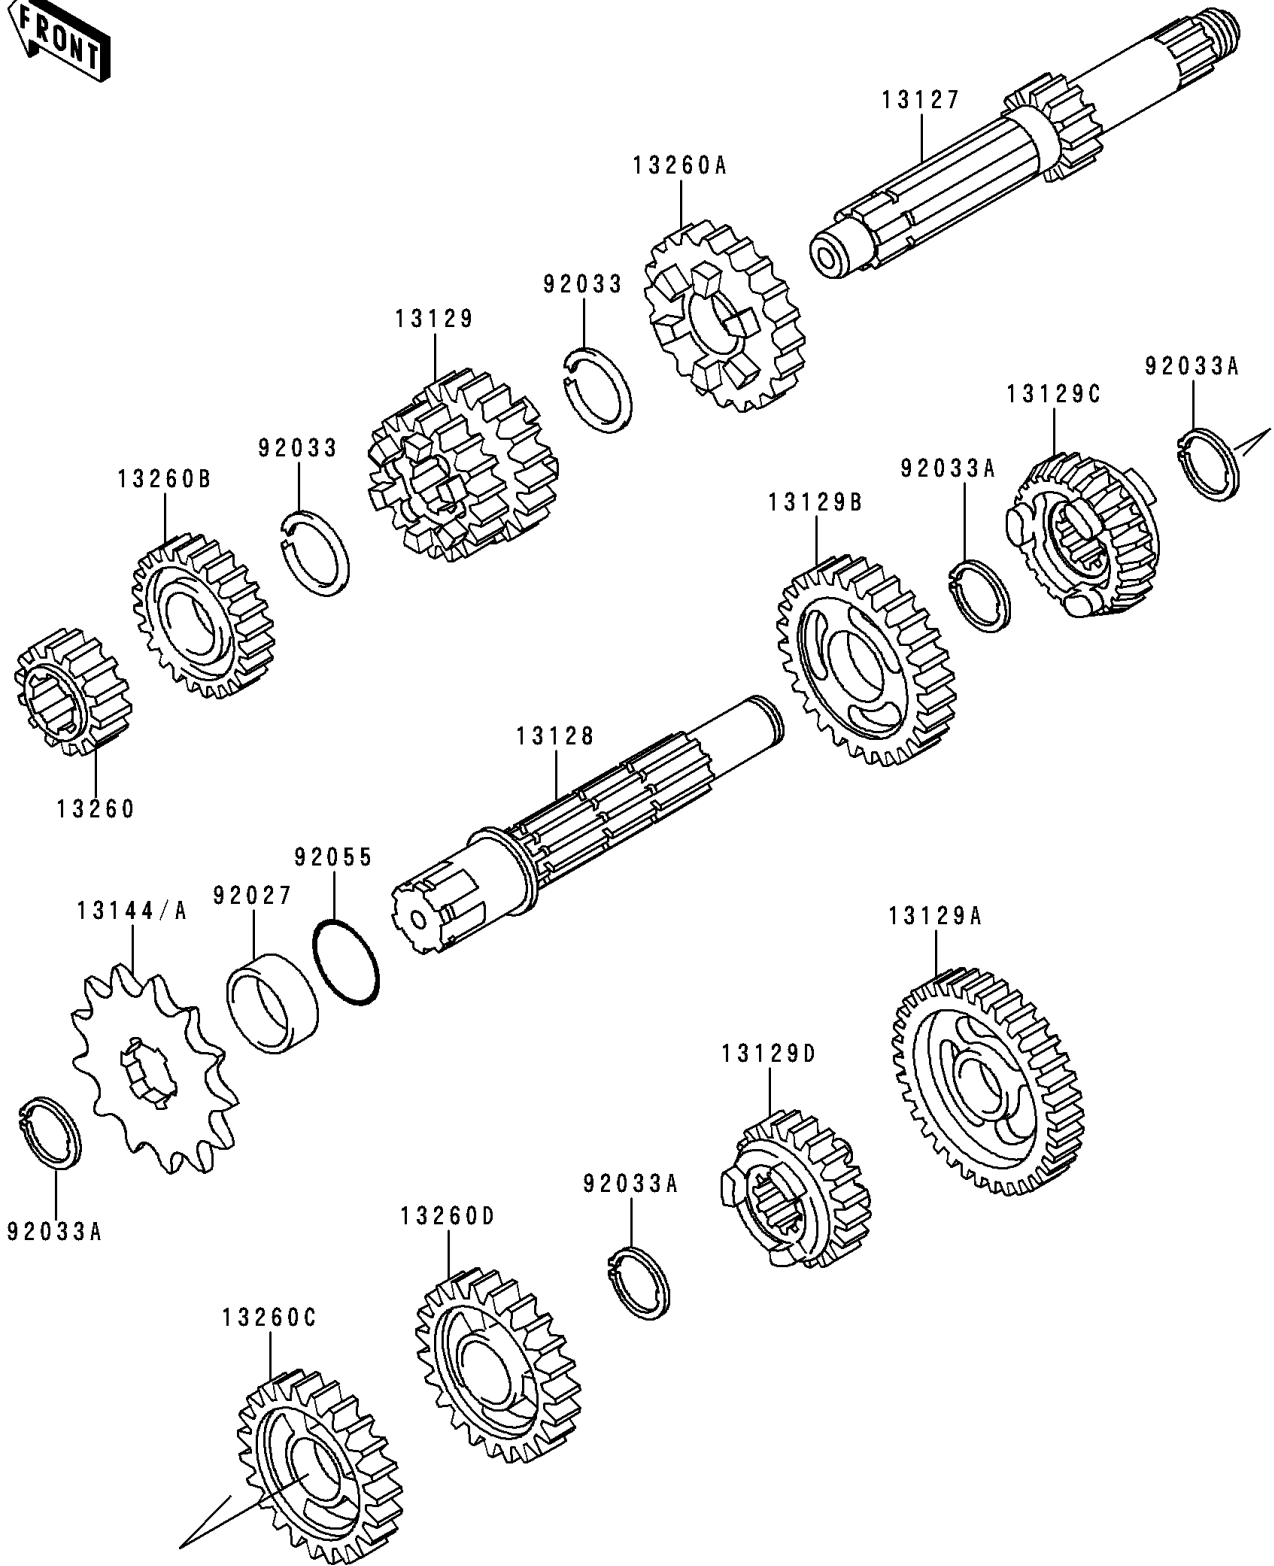

1993 KX80 PARTS DIAGRAM

Transmission

E1361

1993 KX80 PARTS LIST

Transmission

ITEM NAME	PART NUMBER	QUANTITY
SHAFT-TRANSMISSION INPUT,13T (Ref # 13127)	13127-1217	1
SHAFT-TRANSMISSION OUTPUT (Ref # 13128)	13128-1126	1
GEAR,INPUT 3RD&4TH,18T&20T (Ref # 13129)	13129-1722	1
GEAR,OUTPUT LOW,33T (Ref # 13129A)	13129-1725	1
GEAR,OUTPUT 2ND,30T (Ref # 13129B)	13129-1726	1
GEAR,OUTPUT 5TH,24T (Ref # 13129C)	13129-1729	1
GEAR,OUTPUT 6TH,22T (Ref # 13129D)	13129-1730	1
SPROCKET-OUTPUT,14T (Ref # 13144)	13144-1022	1
SPROCKET-OUTPUT,13T (Ref # 13144A)	13144-1023	1
GEAR,INPUT 2ND,16T (Ref # 13260)	13260-1014	1
GEAR,INPUT 6TH,23T (Ref # 13260A)	13260-1015	1
GEAR,INPUT 5TH,22T (Ref # 13260B)	13260-1022	1
GEAR,OUTPUT 3RD,27T (Ref # 13260C)	13260-1023	1
GEAR,OUTPUT 4TH,25T (Ref # 13260D)	13260-1024	1
COLLAR,20X25X12.5 (Ref # 92027)	92027-1077	1
RING-SNAP (Ref # 92033)	92033-028	2
RING-SNAP,18MM (Ref # 92033A)	92033-1079	4
RING-O,17.5X1.5 (Ref # 92055)	92055-022	1