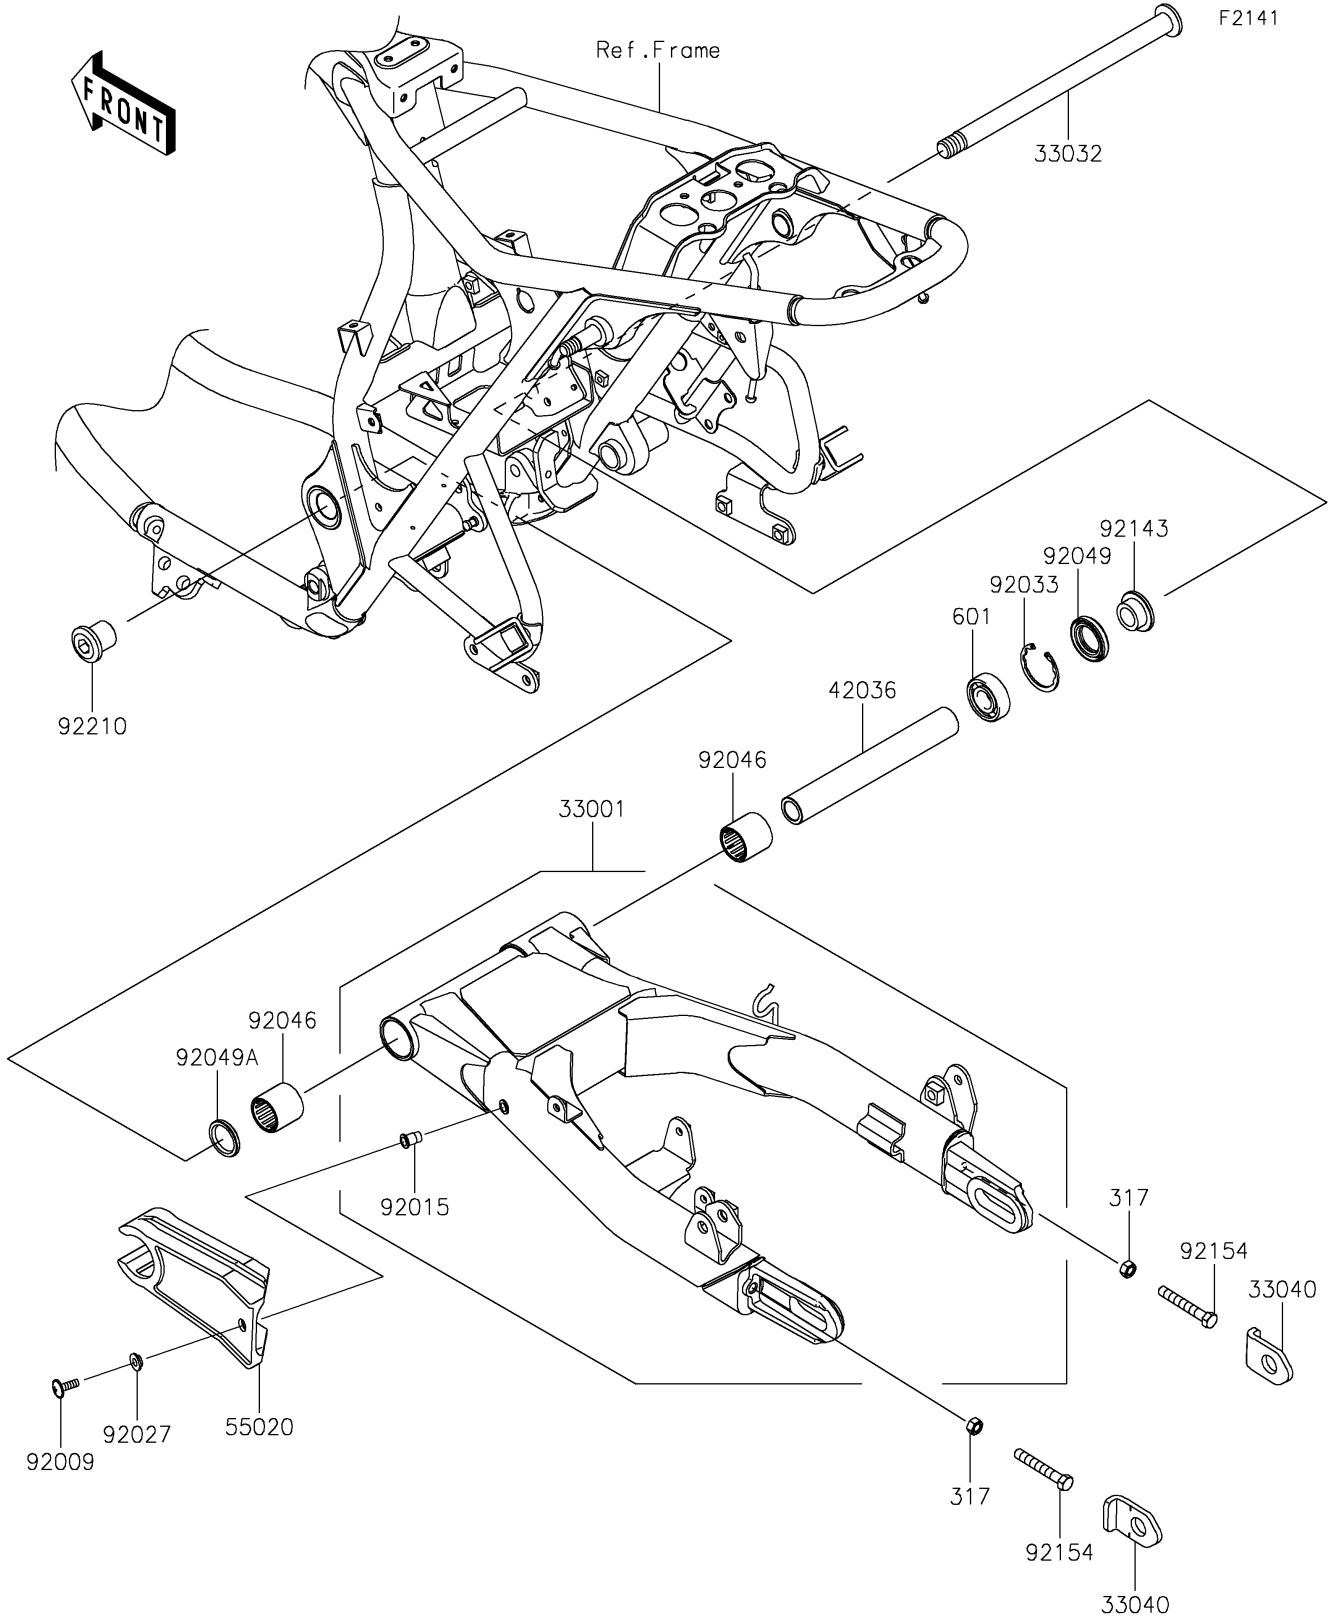

2021 W800 PARTS DIAGRAM

Swingarm

2021 W800 PARTS LIST

Swingarm

ITEM NAME	PART NUMBER	QUANTITY
ARM-COMP-SWING (Ref # 33001)	33001-0707	1
SHAFT-SWING ARM (Ref # 33032)	33032-1192	1
ADJUSTER-CHAIN (Ref # 33040)	33040-0076	2
SLEEVE,SWING ARM,L=186.6 (Ref # 42036)	42036-1352	1
GUARD,CHAIN (Ref # 55020)	55020-1686	1
SCREW,6X18 (Ref # 92009)	92009-1663	1
NUT,POP,6MM,L=15 (Ref # 92015)	92015-1791	1
COLLAR,L=4.5 (Ref # 92027)	92027-1965	1
RING-SNAP,40MM (Ref # 92033)	92033-1040	1
BEARING-NEEDLE,BHTM2530-1 (Ref # 92046)	92046-1035	2
SEAL-OIL (Ref # 92049)	92049-1047	1
SEAL-OIL,MH25334 (Ref # 92049A)	92049-1060	1
COLLAR,RR AXLE,L=14 (Ref # 92143)	92143-1188	1
BOLT-SMALL,8X55 (Ref # 92154)	92154-1962	2
NUT,PIVOT,16MM (Ref # 92210)	92210-1077	1
NUT-HEX-SMALL,8MM (Ref # 317)	317BA0800	2
BEARING-BALL,#6203 (Ref # 601)	601A6203	1