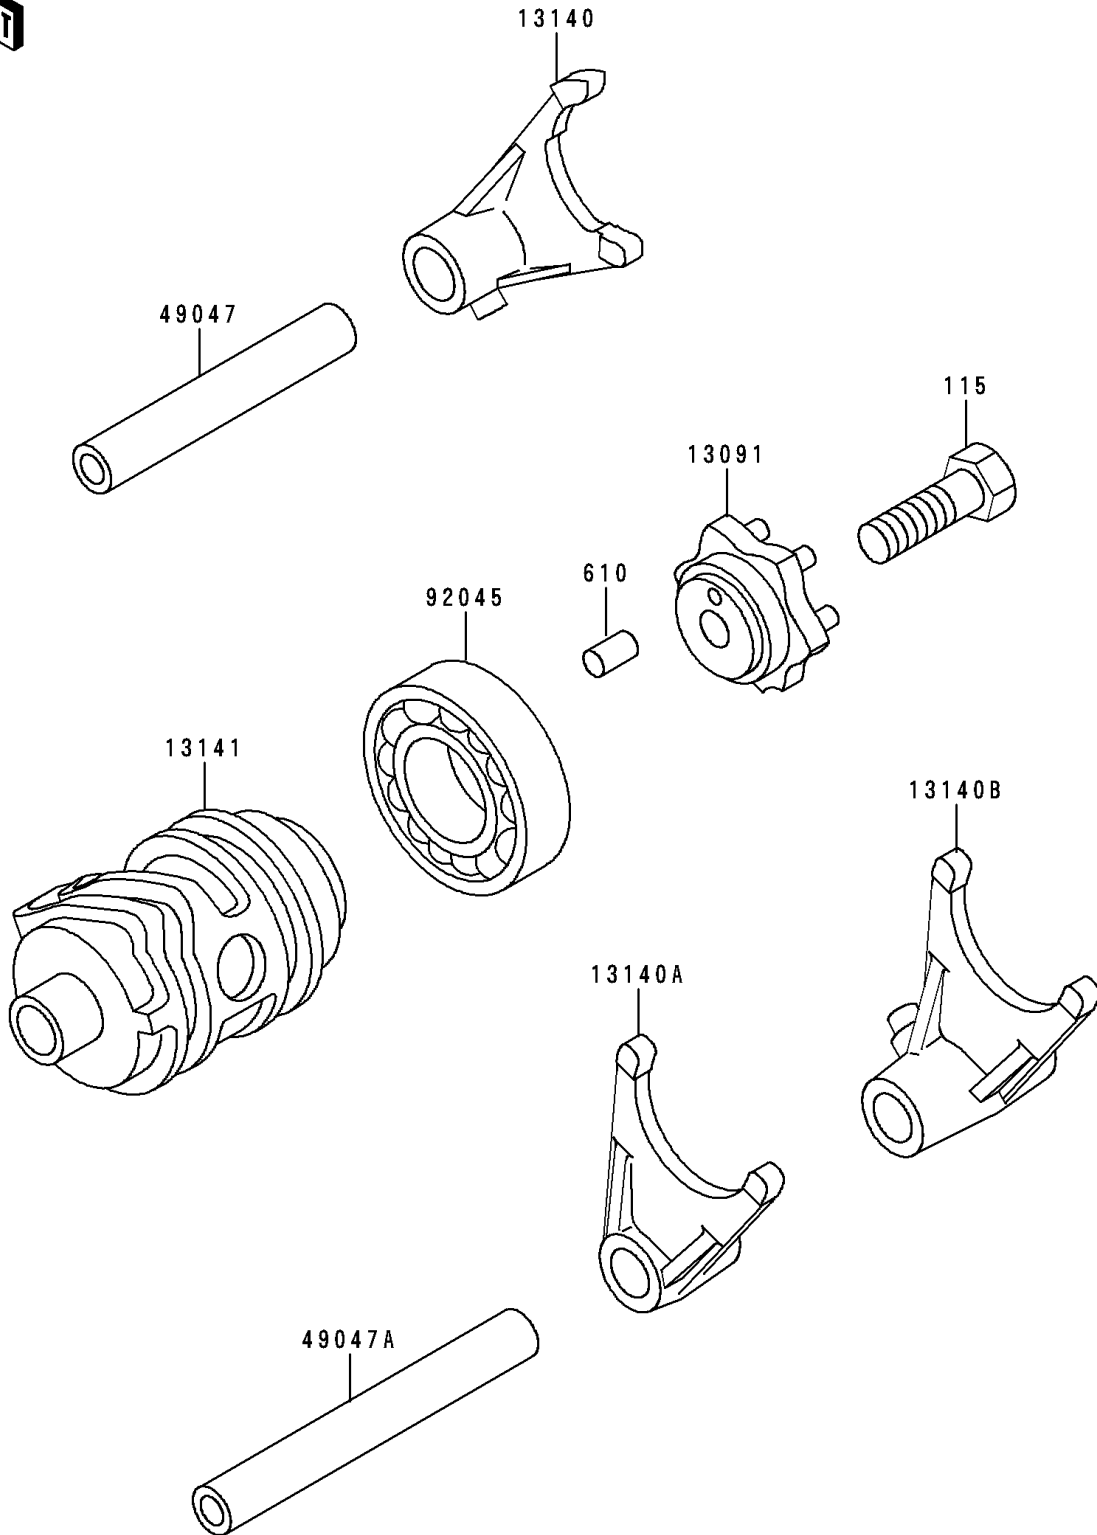

# 1992 KX80 PARTS DIAGRAM

Change Drum/Shift Fork

E1362

# 1992 KX80 PARTS LIST

## Change Drum/Shift Fork

ITEM NAME	PART NUMBER	QUANTITY
BOLT-SMALL-UPSET (Ref # 115)	115G0825	1
ROLLER,4X8 (Ref # 610)	610A0408	1
HOLDER,CHANGE DRUM (Ref # 13091)	13091-1390	1
FORK-SHIFT,5TH&6TH (Ref # 13140)	13140-1139	1
FORK-SHIFT,2ND&3RD (Ref # 13140A)	13140-1140	1
FORK-SHIFT,LOW&4TH (Ref # 13140B)	13140-1141	1
DRUM-CHANGE (Ref # 13141)	13141-1120	1
ROD-SHIFT,5.9X10X64.5 (Ref # 49047)	49047-1063	1
ROD-SHIFT,5.9X10X81 (Ref # 49047A)	49047-1064	1
BEARING-BALL,#6905 (Ref # 92045)	92045-036	1