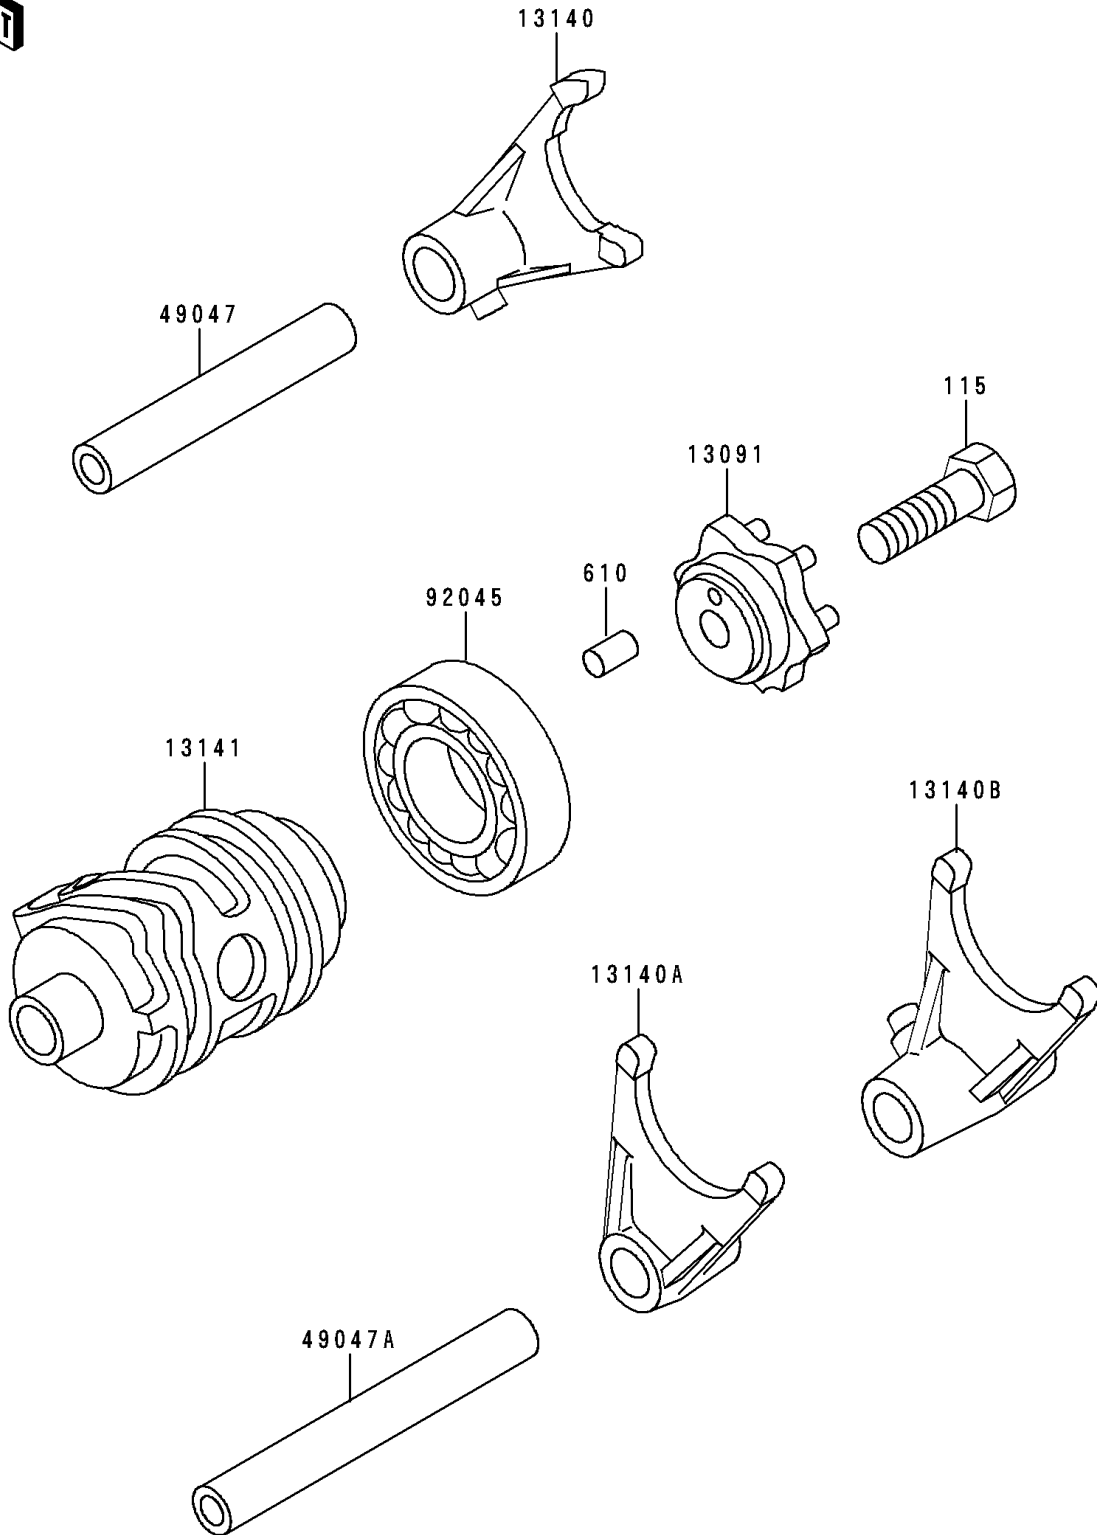

1993 KX80 PARTS DIAGRAM

Change Drum/Shift Fork

E1362

1993 KX80 PARTS LIST

Change Drum/Shift Fork

ITEM NAME	PART NUMBER	QUANTITY
BOLT-SMALL-UPSET (Ref # 115)	115G0825	1
ROLLER,4X8 (Ref # 610)	610A0408	1
HOLDER,CHANGE DRUM (Ref # 13091)	13091-1390	1
FORK-SHIFT,5TH&6TH (Ref # 13140)	13140-1139	1
FORK-SHIFT,2ND&3RD (Ref # 13140A)	13140-1140	1
FORK-SHIFT,LOW&4TH (Ref # 13140B)	13140-1141	1
DRUM-CHANGE (Ref # 13141)	13141-1120	1
ROD-SHIFT,5.9X10X64.5 (Ref # 49047)	49047-1063	1
ROD-SHIFT,5.9X10X81 (Ref # 49047A)	49047-1064	1
BEARING-BALL,#6905 (Ref # 92045)	92045-036	1