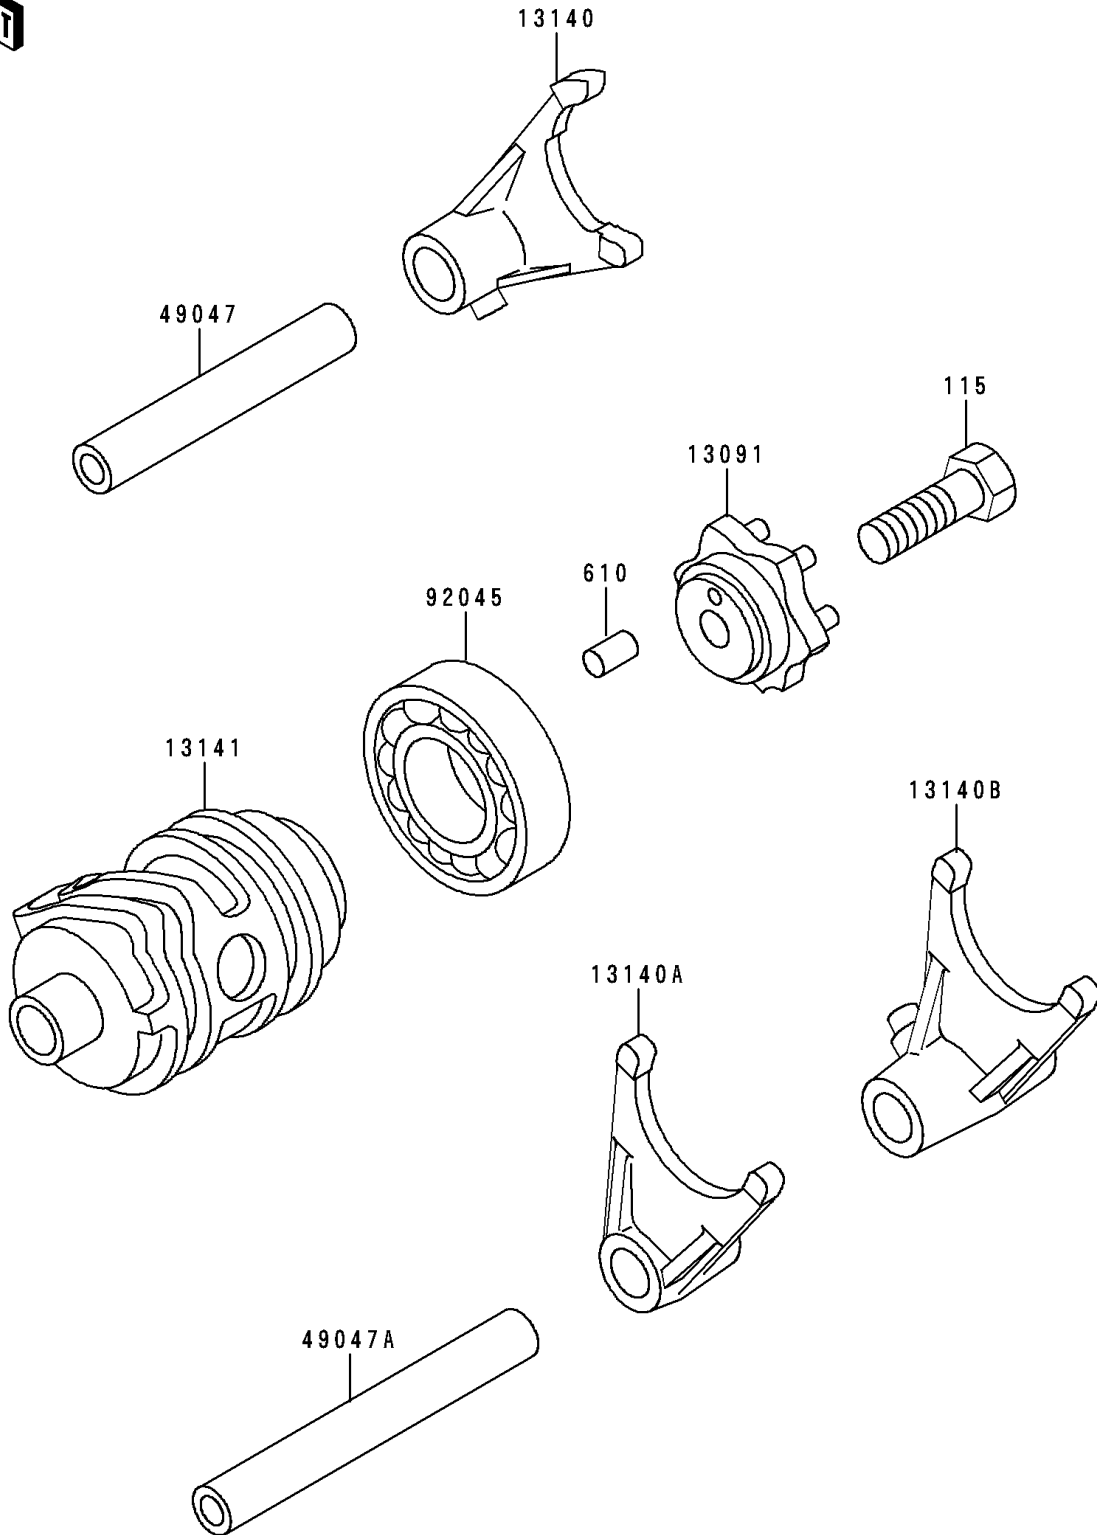

1992 Big Wheel PARTS DIAGRAM

Change Drum/Shift Fork

E1362

1992 Big Wheel PARTS LIST

Change Drum/Shift Fork

ITEM NAME	PART NUMBER	QUANTITY
BOLT-SMALL-UPSET (Ref # 115)	115G0825	1
ROLLER,4X8 (Ref # 610)	610A0408	1
HOLDER,CHANGE DRUM (Ref # 13091)	13091-1390	1
FORK-SHIFT,5TH&6TH (Ref # 13140)	13140-1139	1
FORK-SHIFT,2ND&3RD (Ref # 13140A)	13140-1140	1
FORK-SHIFT,LOW&4TH (Ref # 13140B)	13140-1141	1
DRUM-CHANGE (Ref # 13141)	13141-1120	1
ROD-SHIFT,5.9X10X64.5 (Ref # 49047)	49047-1063	1
ROD-SHIFT,5.9X10X81 (Ref # 49047A)	49047-1064	1
BEARING-BALL,#6905 (Ref # 92045)	92045-036	1