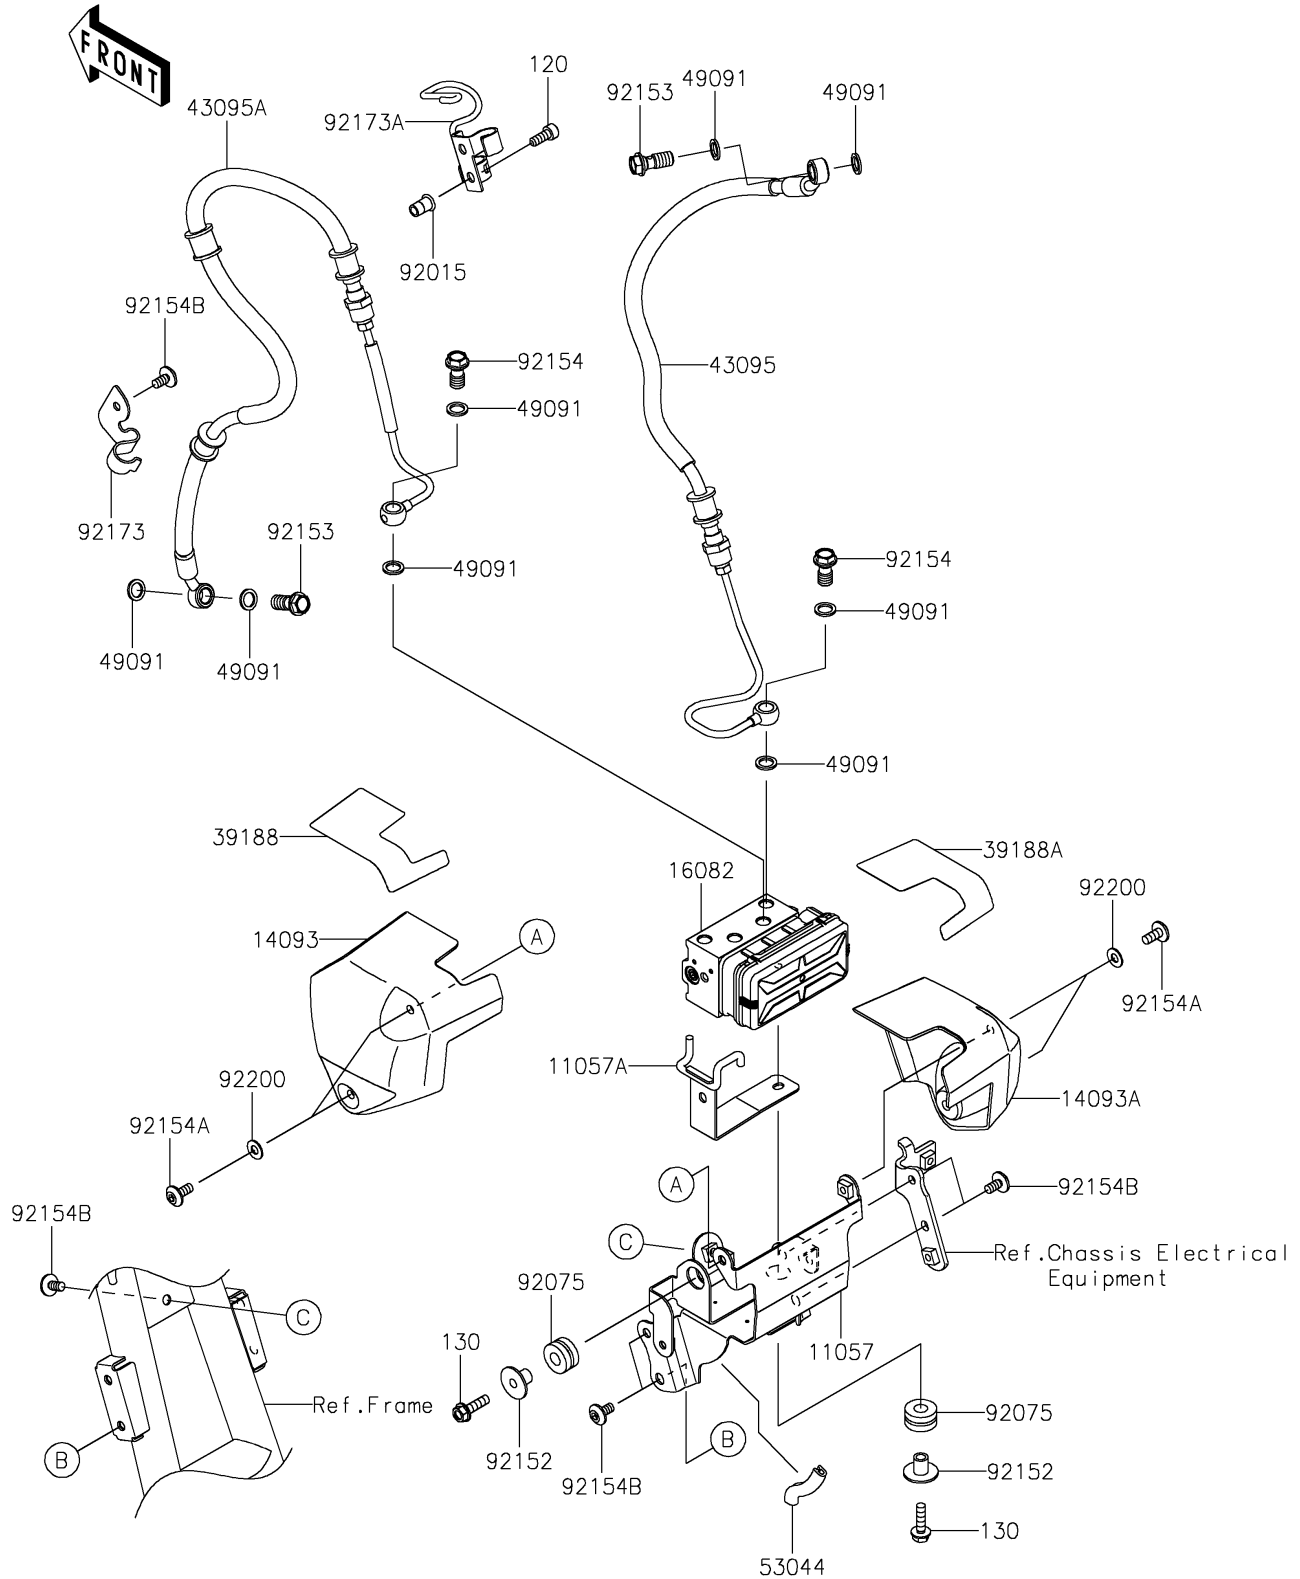

2021 W800 PARTS DIAGRAM

Brake Piping

F2262

2021 W800 PARTS LIST

Brake Piping

ITEM NAME	PART NUMBER	QUANTITY
BRACKET,ABS UNIT (Ref # 11057)	11057-1865	1
BRACKET,ABS UNIT (Ref # 11057A)	11057-2292	1
COVER,ABS UNIT,LH (Ref # 14093)	14093-0772	1
COVER,ABS UNIT,RH (Ref # 14093A)	14093-0773	1
PUMP-ASSY-OIL,ABS,WET (Ref # 16082)	16082-0811	1
TAPE,ABS UNIT COVER,LH (Ref # 39188)	39188-0579	1
TAPE,ABS UNIT COVER,RH (Ref # 39188A)	39188-0580	1
HOSE-BRAKE,HU-FR M/C (Ref # 43095)	43095-1688	1
HOSE-BRAKE,HU-FR CALIPER (Ref # 43095A)	43095-1715	1
WASHER-SEAL,10.1X14.5X1.5 (Ref # 49091)	49091-0001	8
TRIM,L=50 (Ref # 53044)	53044-0699	1
NUT,POP,6MM,L=16.5 (Ref # 92015)	92015-1792	2
DAMPER (Ref # 92075)	92075-209	2
COLLAR,6.5X10X13.6 (Ref # 92152)	92152-2204	2
BOLT,OIL,L=23 (Ref # 92153)	92153-0627	2
BOLT,BANJO,10X19 (Ref # 92154)	92154-1554	2
BOLT,SOCKET,6X14 (Ref # 92154A)	92154-1807	4
BOLT,SOCKET,6X12 (Ref # 92154B)	92154-2706	6
CLAMP,BRAKE HOSE (Ref # 92173)	92173-2059	1
CLAMP,BRAKE HOSE (Ref # 92173A)	92173-2153	1
WASHER,6.5X14X1 (Ref # 92200)	92200-1388	4
BOLT-SOCKET,6X16 (Ref # 120)	120CB0616	2
BOLT-FLANGED,6X22 (Ref # 130)	130BA0622	2