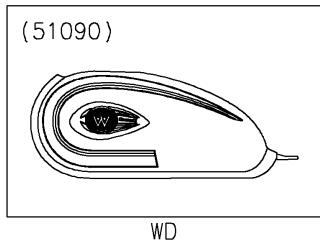

# 2021 W800 PARTS DIAGRAM

Fuel Tank

F2410

Ref. Ignition Switch  
/Locks  
/Reflectors

- 220
- 92022A

92093

51090

130

51061A

92200

92075A

39156

27010

92037

(A)

92152