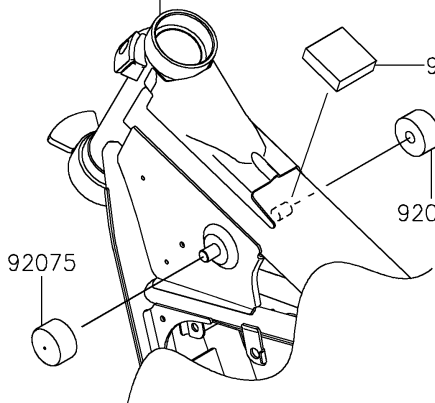

# 2021 W800 PARTS DIAGRAM

Fuel Tank

F2410

Ref. Ignition Switch  
/Locks  
/Reflectors

- 220
- 92022A

92093

51090

130

Ref. Frame

92161

92022

220A

Ref. Frame

92075

92075