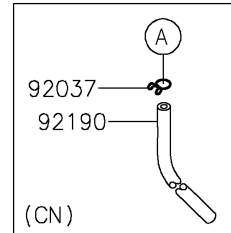

# 2021 W800 PARTS DIAGRAM

Fuel Tank

F2410

Ref. Ignition Switch  
/Locks  
/Reflectors

- 220
- 92022A

92093

51090

130

51061A

92200

92075A

39156

27010

92037

(A)

92152