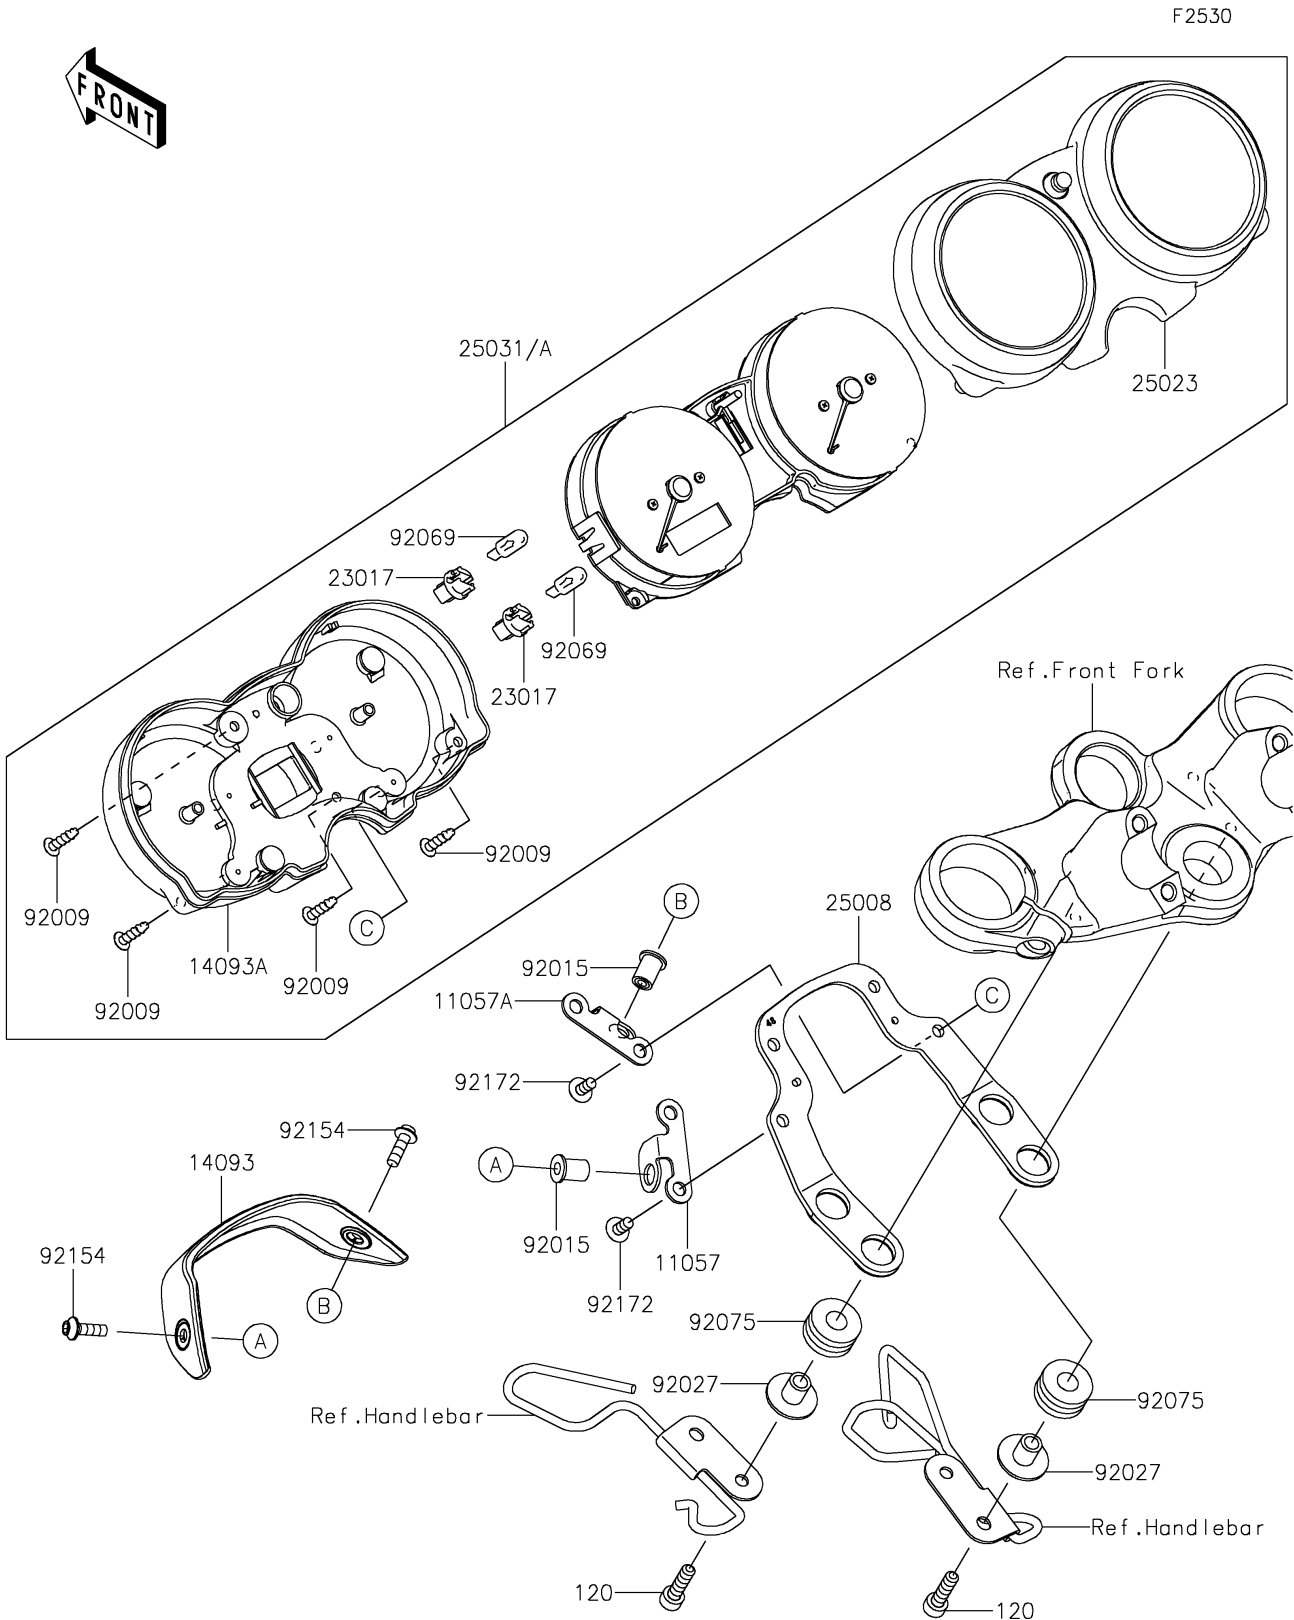

2021 W800 PARTS DIAGRAM

Meter(s)

2021 W800 PARTS LIST

Meter(s)

ITEM NAME	PART NUMBER	QUANTITY
BRACKET,METER COVER,LH (Ref # 11057)	11057-2094	1
BRACKET,METER COVER,RH (Ref # 11057A)	11057-2095	1
COVER,METER (Ref # 14093)	14093-0795	1
COVER,METER CASE,LWR (Ref # 14093A)	14093-0880	1
SOCKET,WEDGE BASE,T-5 (Ref # 23017)	23017-1063	2
BRACKET-METER (Ref # 25008)	25008-0048	1
COVER-METER CASE,UPP (Ref # 25023)	25023-0098	1
SCREW,4X16,BLACK (Ref # 92009)	92009-1158	4
NUT,WELL,5MM (Ref # 92015)	92015-1757	2
COLLAR,L=13.1,BLACK (Ref # 92027)	92027-1450	4
BULB,12V 2W,T5 (Ref # 92069)	92069-1105	2
DAMPER,10X24X12 (Ref # 92075)	92075-1690	4
BOLT,SOCKET,5X16 (Ref # 92154)	92154-0209	2
SCREW,5X10 (Ref # 92172)	92172-0007	4
BOLT-SOCKET,6X22 (Ref # 120)	120CA0622	4