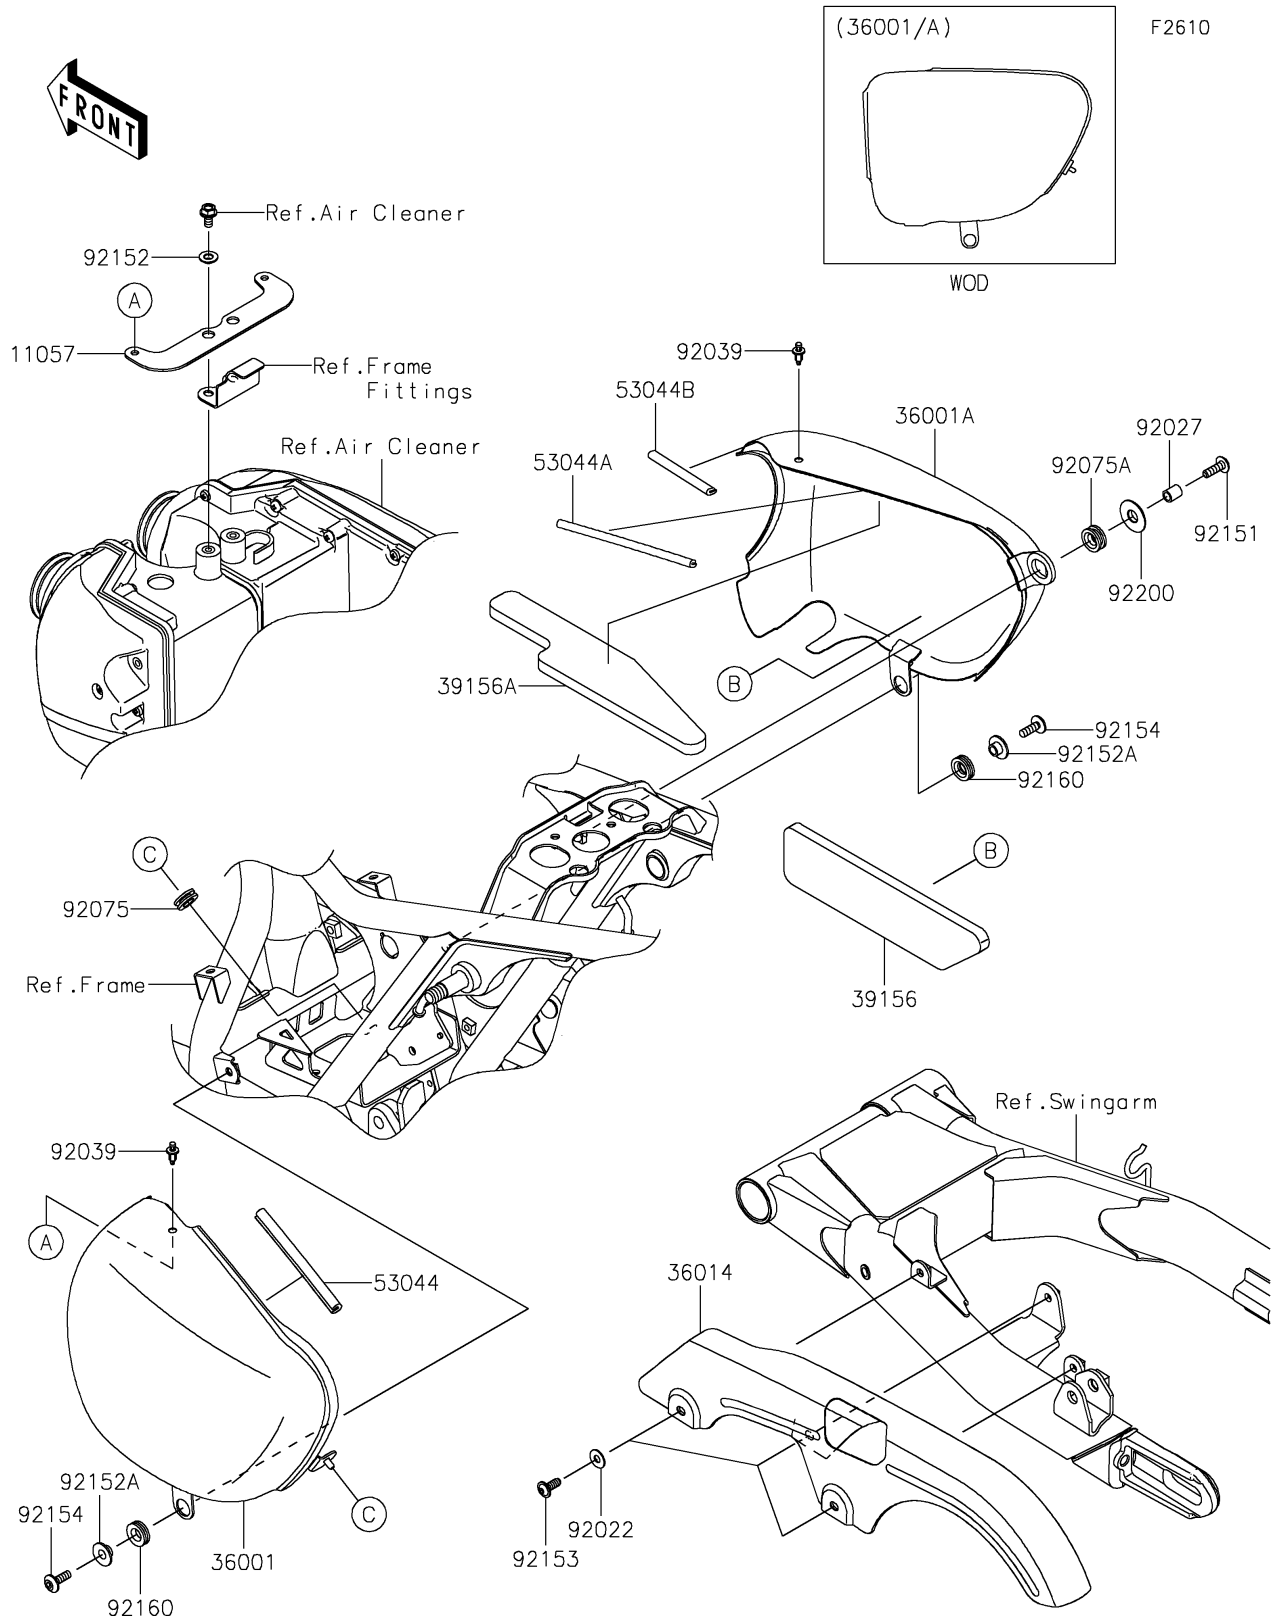

2021 W800 PARTS DIAGRAM

Side Covers/Chain Cover

2021 W800 PARTS LIST

Side Covers/Chain Cover

ITEM NAME	PART NUMBER	QUANTITY
BRACKET (Ref # 11057)	11057-2999	1
COVER-SIDE,LH,M.O.BLUE (Ref # 36001)	36001-0694-726	1
COVER-SIDE,RH,M.O.BLUE (Ref # 36001A)	36001-0696-726	1
CASE-CHAIN (Ref # 36014)	36014-0575	1
PAD,SIDE COVER,RH,LWR (Ref # 39156)	39156-0676	1
PAD,SIDE COVER,RH,UPP (Ref # 39156A)	39156-2533	1
TRIM (Ref # 53044)	53044-0667	1
TRIM,L=120 (Ref # 53044A)	53044-1171	1
TRIM,L=80 (Ref # 53044B)	53044-1218	1
WASHER,6.5X16X1.0 (Ref # 92022)	92022-1093	3
COLLAR,6.8X10X12 (Ref # 92027)	92027-162	1
RIVET (Ref # 92039)	92039-0023	2
DAMPER (Ref # 92075)	92075-1629	1
DAMPER (Ref # 92075A)	92075-1634	1
BOLT,SOCKET,6X20 (Ref # 92151)	92151-1750	1
COLLAR (Ref # 92152)	92152-0275	2
COLLAR,L=7.4 (Ref # 92152A)	92152-2538	2
BOLT,SOCKET,6X16 (Ref # 92153)	92153-0817	3
BOLT,SOCKET,6X18 (Ref # 92154)	92154-2438	2
DAMPER (Ref # 92160)	92160-1278	2
WASHER (Ref # 92200)	92200-1153	1