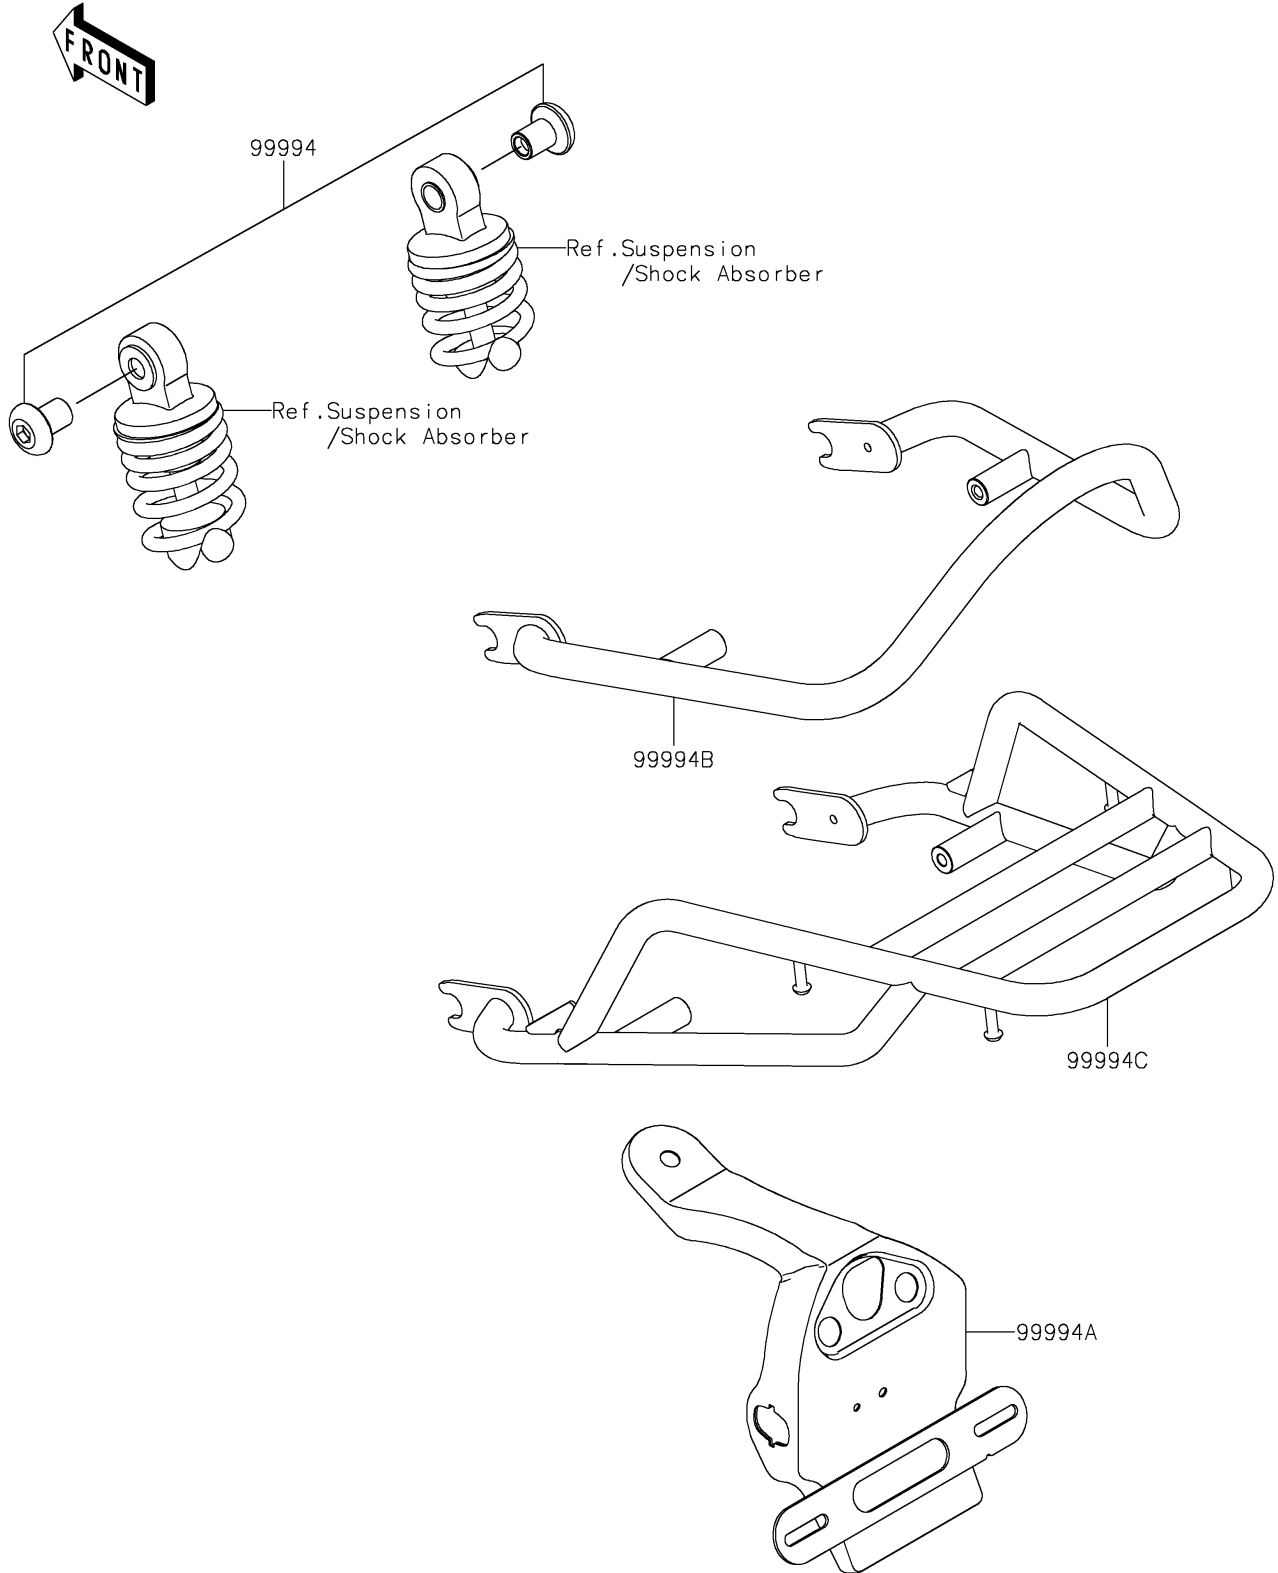

2021 W800 PARTS DIAGRAM

Accessory(RR Carrier and Grab Rail etc)

F2910D

2021 W800 PARTS LIST

Accessory(RR Carrier and Grab Rail etc)

ITEM NAME	PART NUMBER	QUANTITY
-----------	-------------	----------