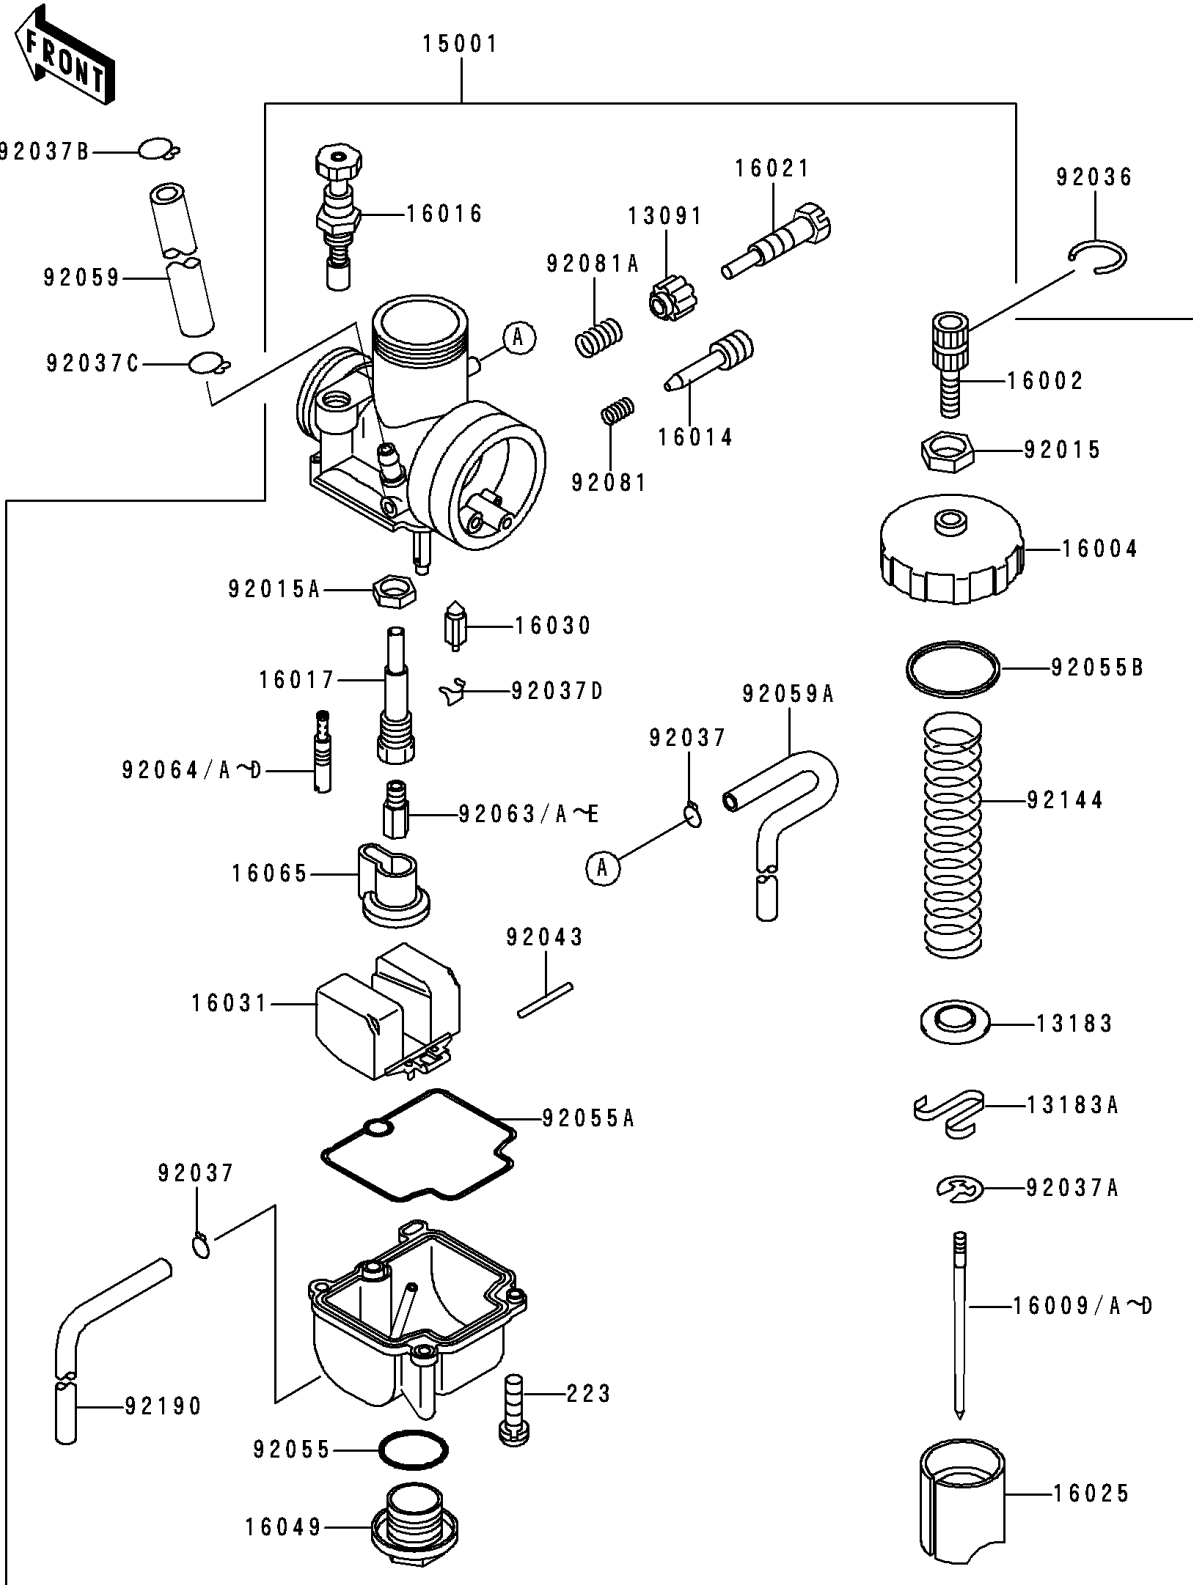

1993 KX80 PARTS DIAGRAM

Carburetor

E1611

1993 KX80 PARTS LIST

Carburetor

ITEM NAME	PART NUMBER	QUANTITY
HOLDER,STOP SCREW (Ref # 13091)	13091-1492	1
PLATE (Ref # 13183)	13183-1162	1
PLATE,THROTTLE (Ref # 13183A)	13183-1250	1
CARBURETOR-ASSY (Ref # 15001)	15001-1571	1
ADJUSTER-CABLE (Ref # 16002)	16002-1056	1
CAP-CHAMBER,MIXING (Ref # 16004)	16004-1059	1
NEEDLE-JET,N68U (Ref # 16009)	16009-1573	1
NEEDLE-JET,N68S (Ref # 16009A)	16009-1574	1
NEEDLE-JET,N68T (Ref # 16009B)	16009-1575	1
NEEDLE-JET,N68V (Ref # 16009C)	16009-1576	1
NEEDLE-JET,N68W (Ref # 16009D)	16009-1577	1
SCREW-PILOT AIR (Ref # 16014)	16014-1033	1
PLUNGER,STARTER (Ref # 16016)	16016-1028	1
JET-NEEDLE (Ref # 16017)	16017-1365	1
SCREW-THROTTLE STOP (Ref # 16021)	16021-1121	1
VALVE-THROTTLE,CA3.0 (Ref # 16025)	16025-1162	1
VALVE-FLOAT (Ref # 16030)	16030-1064	1
FLOAT (Ref # 16031)	16031-1071	1
COVER-MAIN JET (Ref # 16049)	16049-1051	1
HOLDER-CARBURETOR (Ref # 16065)	16065-1162	1
NUT,CABLE ADJUST LOCK (Ref # 92015)	92015-1574	1
NUT (Ref # 92015A)	92015-1674	1
RING-SNAP (Ref # 92036)	92036-018	1
CLAMP,TUBE (Ref # 92037)	92037-1396	2
CLAMP,JET NEEDLE (Ref # 92037A)	92037-1401	1
CLAMP,TUBE (Ref # 92037B)	92037-147	1
CLAMP (Ref # 92037C)	92037-1712	1
CLAMP,FLOAT (Ref # 92037D)	92037-1991	1
PIN,FLOAT (Ref # 92043)	92043-1207	1