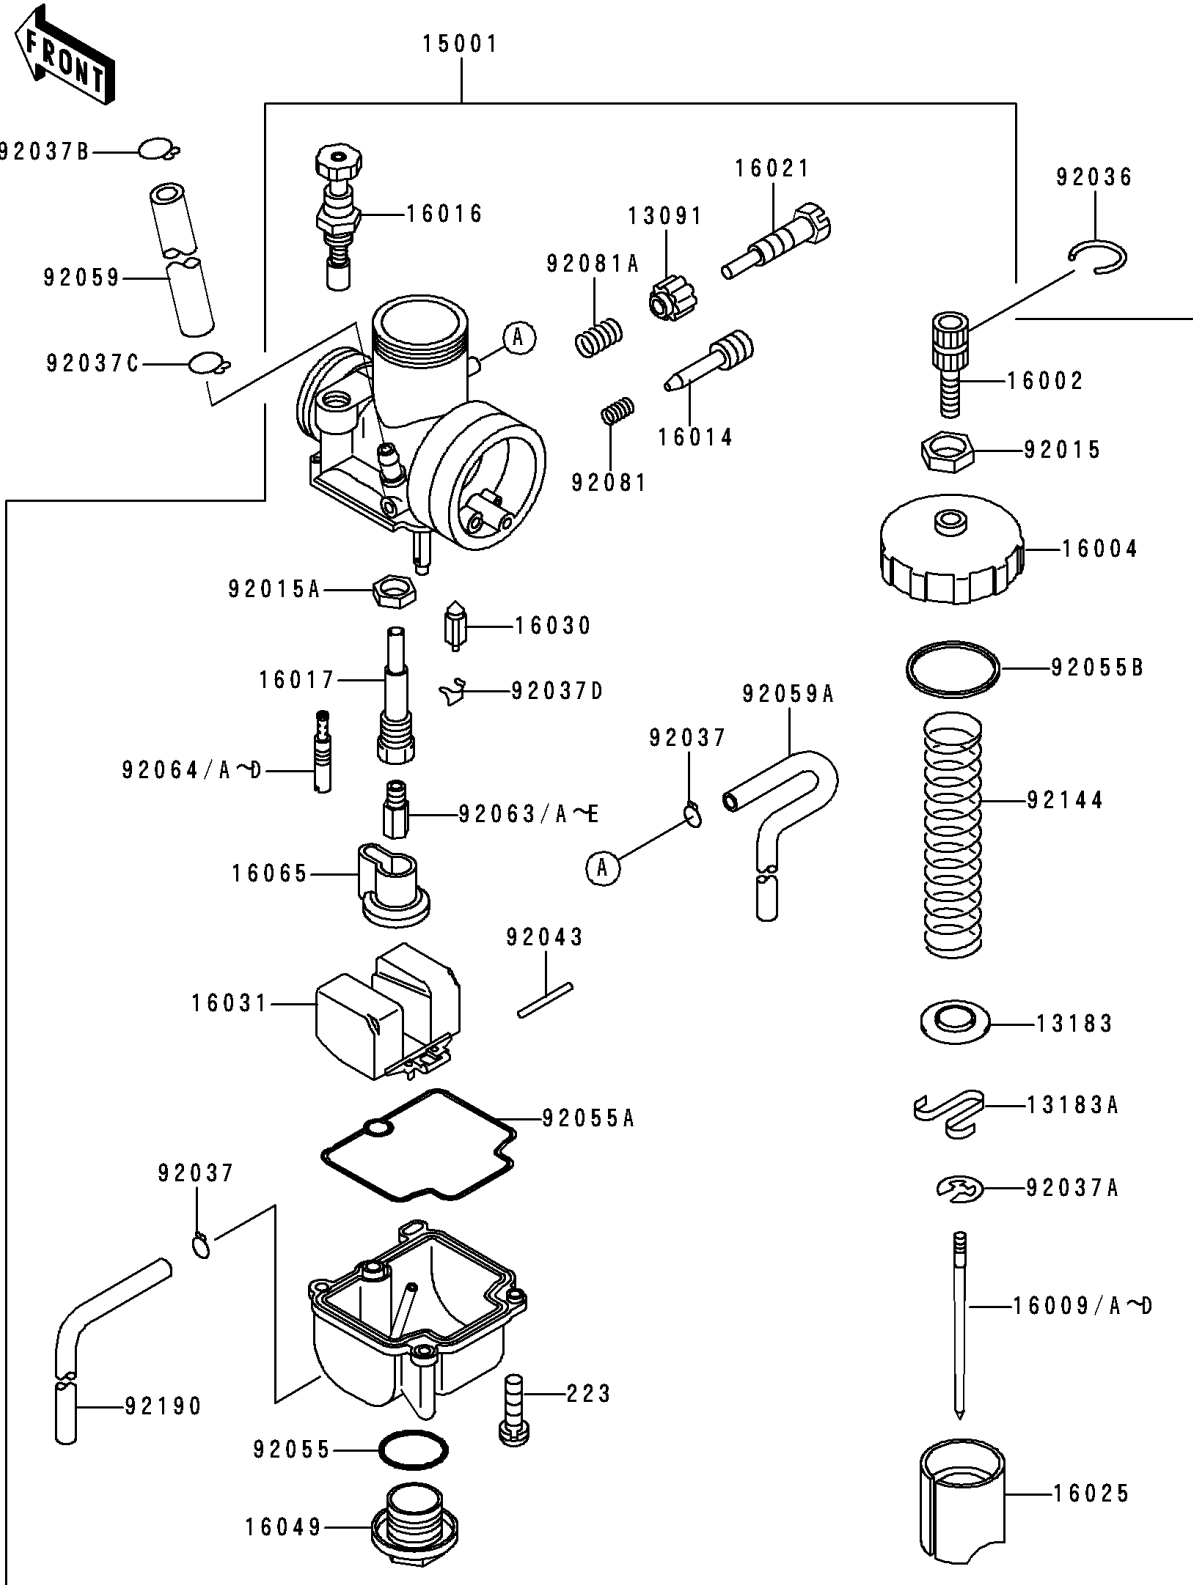

1993 Big Wheel PARTS DIAGRAM

Carburetor

E1611

1993 Big Wheel PARTS LIST

Carburetor

ITEM NAME	PART NUMBER	QUANTITY
HOLDER,STOP SCREW (Ref # 13091)	13091-1492	1
PLATE (Ref # 13183)	13183-1162	1
PLATE,THROTTLE (Ref # 13183A)	13183-1250	1
CARBURETOR-ASSY (Ref # 15001)	15001-1571	1
ADJUSTER-CABLE (Ref # 16002)	16002-1056	1
CAP-CHAMBER,MIXING (Ref # 16004)	16004-1059	1
NEEDLE-JET,N68U (Ref # 16009)	16009-1573	1
NEEDLE-JET,N68S (Ref # 16009A)	16009-1574	1
NEEDLE-JET,N68T (Ref # 16009B)	16009-1575	1
NEEDLE-JET,N68V (Ref # 16009C)	16009-1576	1
NEEDLE-JET,N68W (Ref # 16009D)	16009-1577	1
SCREW-PILOT AIR (Ref # 16014)	16014-1033	1
PLUNGER,STARTER (Ref # 16016)	16016-1028	1
JET-NEEDLE (Ref # 16017)	16017-1365	1
SCREW-THROTTLE STOP (Ref # 16021)	16021-1121	1
VALVE-THROTTLE,CA3.0 (Ref # 16025)	16025-1162	1
VALVE-FLOAT (Ref # 16030)	16030-1064	1
FLOAT (Ref # 16031)	16031-1071	1
COVER-MAIN JET (Ref # 16049)	16049-1051	1
HOLDER-CARBURETOR (Ref # 16065)	16065-1162	1
NUT,CABLE ADJUST LOCK (Ref # 92015)	92015-1574	1
NUT (Ref # 92015A)	92015-1674	1
RING-SNAP (Ref # 92036)	92036-018	1
CLAMP,TUBE (Ref # 92037)	92037-1396	2
CLAMP,JET NEEDLE (Ref # 92037A)	92037-1401	1
CLAMP,TUBE (Ref # 92037B)	92037-147	1
CLAMP (Ref # 92037C)	92037-1712	1
CLAMP,FLOAT (Ref # 92037D)	92037-1991	1
PIN,FLOAT (Ref # 92043)	92043-1207	1