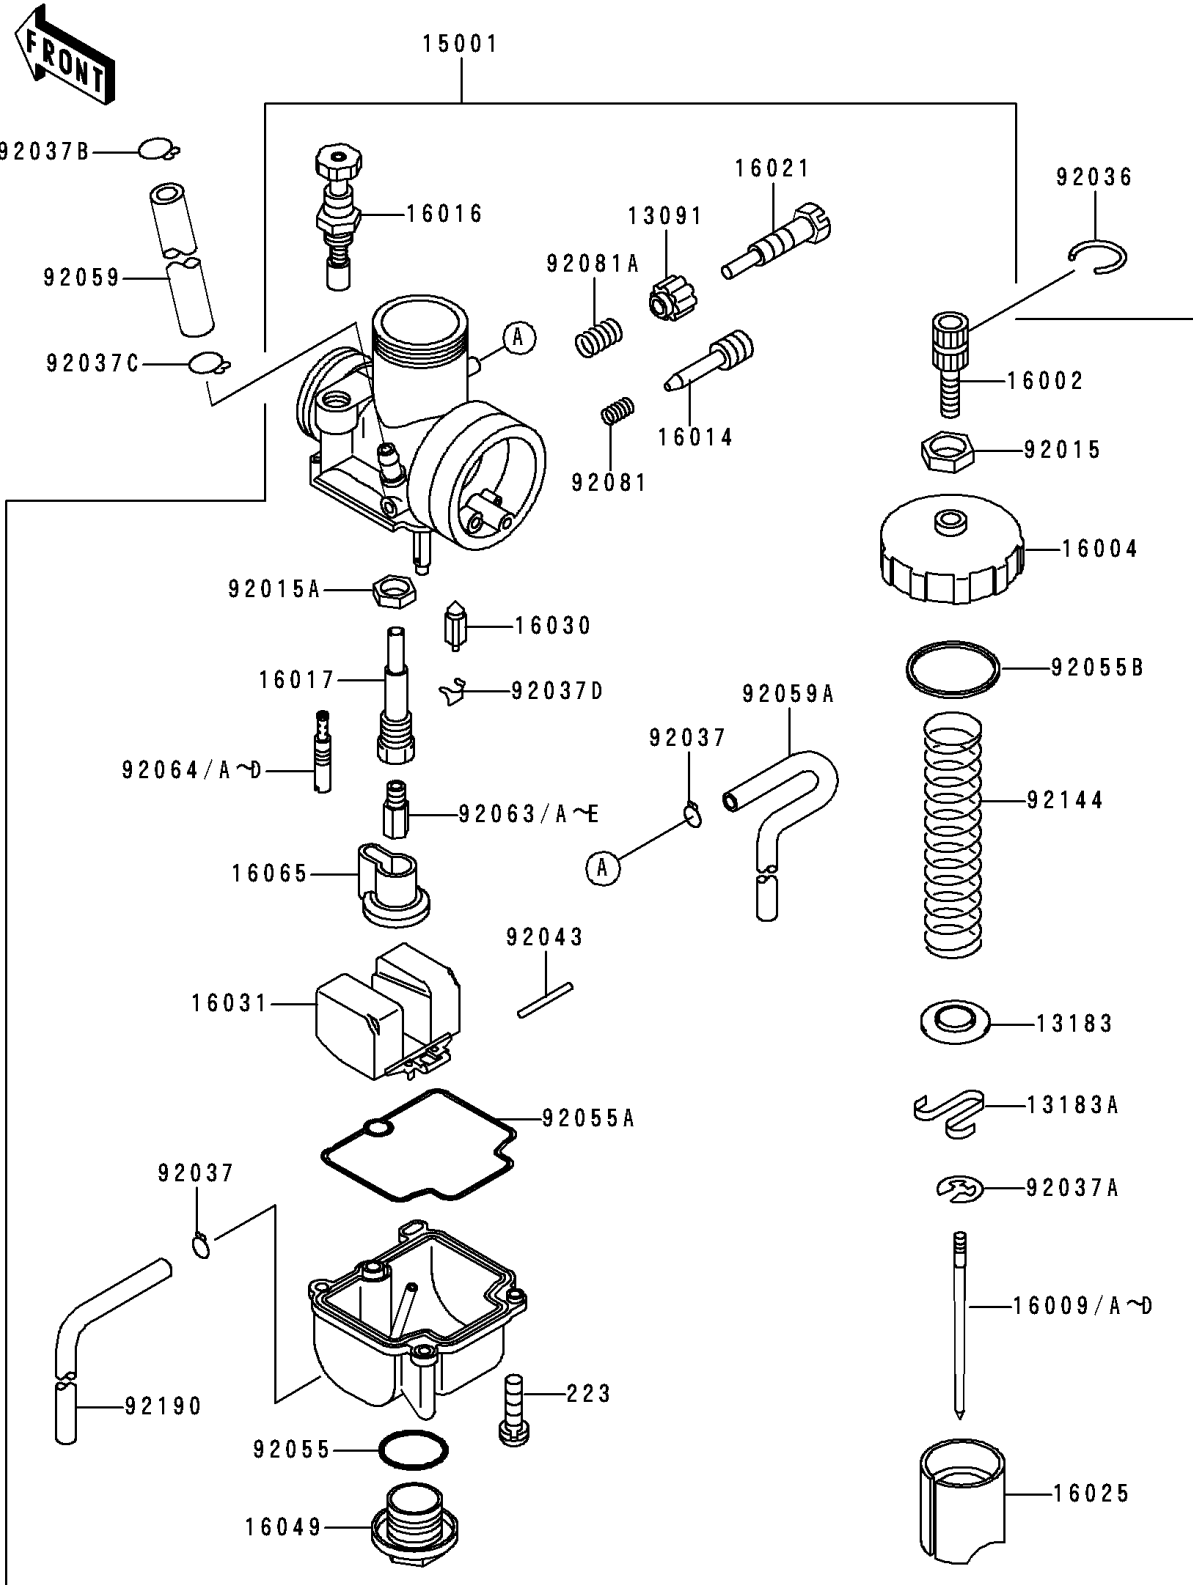

# 1993 Big Wheel PARTS DIAGRAM

Carburetor

E1611

## Carburetor

ITEM NAME	PART NUMBER	QUANTITY
HOLDER,STOP SCREW (Ref # 13091)	13091-1492	1
PLATE (Ref # 13183)	13183-1162	1
PLATE,THROTTLE (Ref # 13183A)	13183-1250	1
CARBURETOR-ASSY (Ref # 15001)	15001-1571	1
ADJUSTER-CABLE (Ref # 16002)	16002-1056	1
CAP-CHAMBER,MIXING (Ref # 16004)	16004-1059	1
NEEDLE-JET,N68U (Ref # 16009)	16009-1573	1
NEEDLE-JET,N68S (Ref # 16009A)	16009-1574	1
NEEDLE-JET,N68T (Ref # 16009B)	16009-1575	1
NEEDLE-JET,N68V (Ref # 16009C)	16009-1576	1
NEEDLE-JET,N68W (Ref # 16009D)	16009-1577	1
SCREW-PILOT AIR (Ref # 16014)	16014-1033	1
PLUNGER,STARTER (Ref # 16016)	16016-1028	1
JET-NEEDLE (Ref # 16017)	16017-1365	1
SCREW-THROTTLE STOP (Ref # 16021)	16021-1121	1
VALVE-THROTTLE,CA3.0 (Ref # 16025)	16025-1162	1
VALVE-FLOAT (Ref # 16030)	16030-1064	1
FLOAT (Ref # 16031)	16031-1071	1
COVER-MAIN JET (Ref # 16049)	16049-1051	1
HOLDER-CARBURETOR (Ref # 16065)	16065-1162	1
NUT,CABLE ADJUST LOCK (Ref # 92015)	92015-1574	1
NUT (Ref # 92015A)	92015-1674	1
RING-SNAP (Ref # 92036)	92036-018	1
CLAMP,TUBE (Ref # 92037)	92037-1396	2
CLAMP,JET NEEDLE (Ref # 92037A)	92037-1401	1
CLAMP,TUBE (Ref # 92037B)	92037-147	1
CLAMP (Ref # 92037C)	92037-1712	1
CLAMP,FLOAT (Ref # 92037D)	92037-1991	1
PIN,FLOAT (Ref # 92043)	92043-1207	1