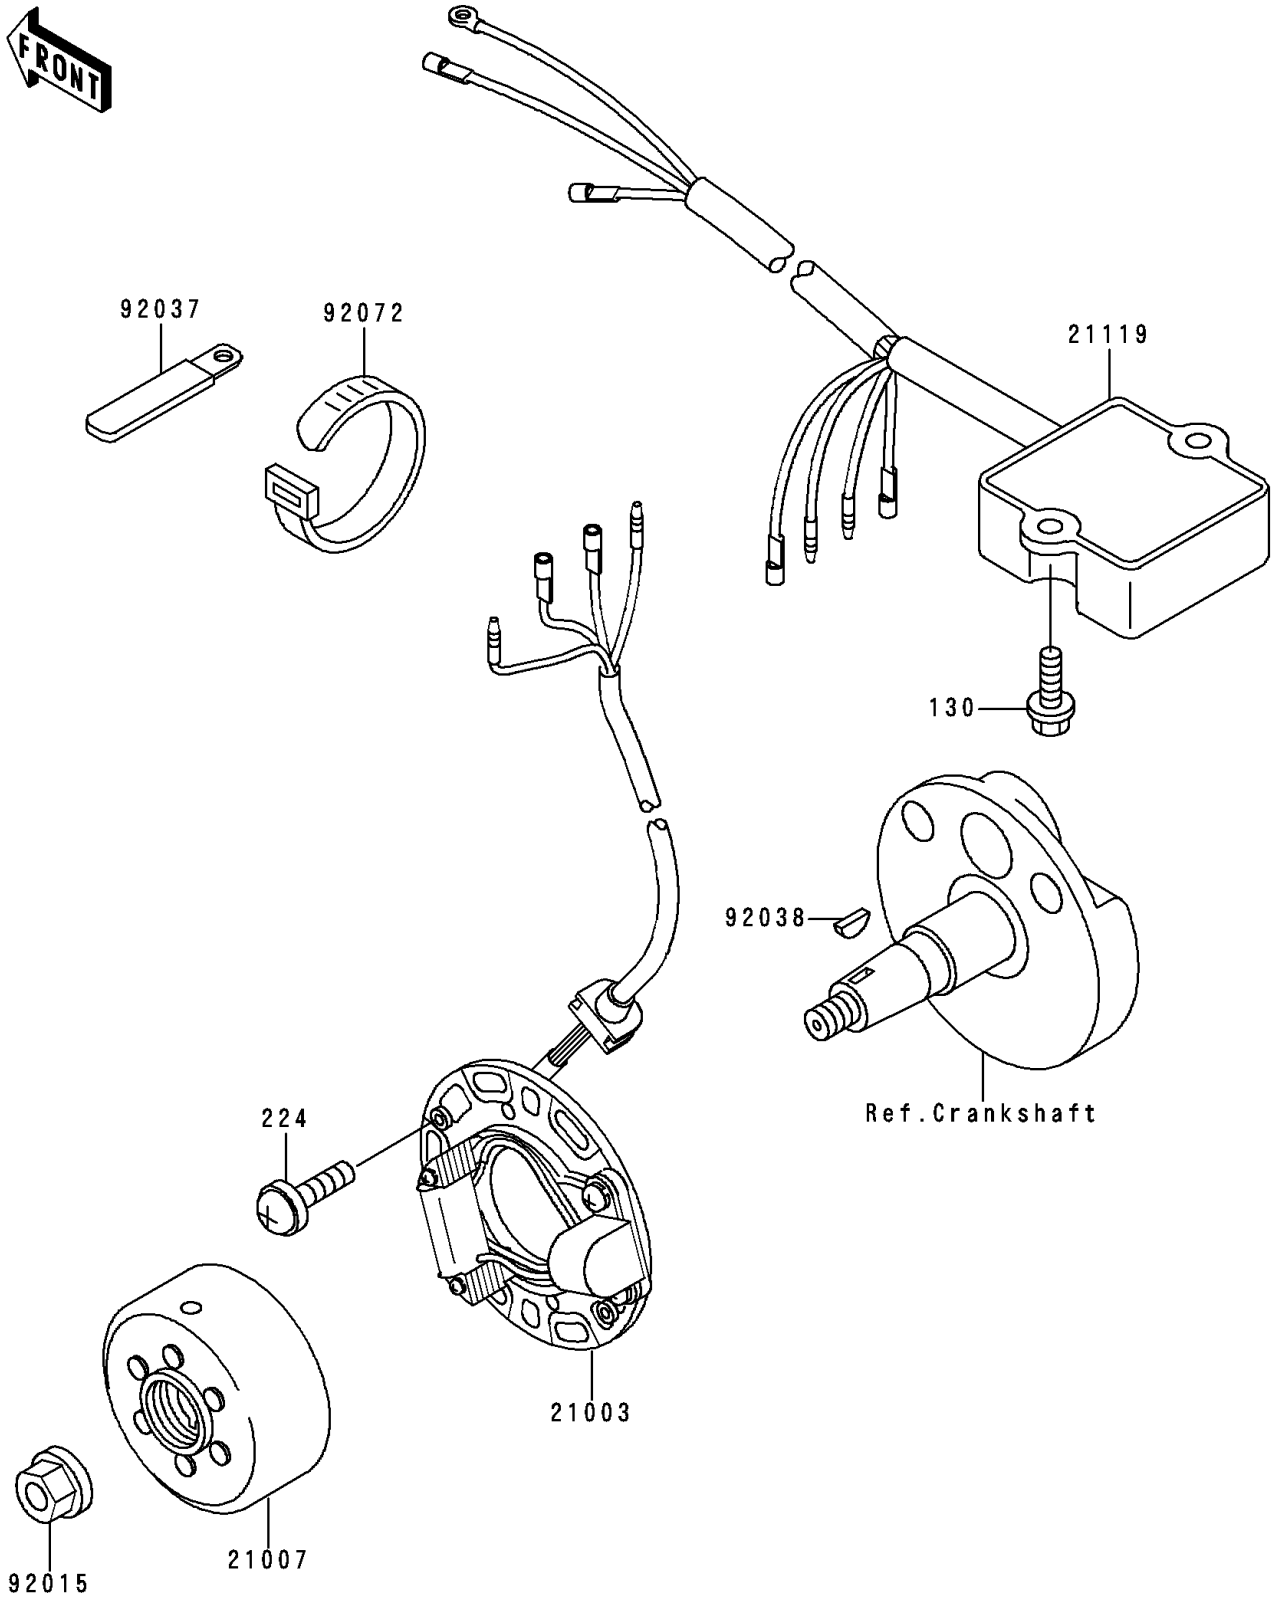

# 1992 KX80 PARTS DIAGRAM

Generator

E1810

# 1992 KX80 PARTS LIST

## Generator

ITEM NAME	PART NUMBER	QUANTITY
BOLT-FLANGED,6X14 (Ref # 130)	130G0614	2
SCREW-PAN-WP-CROS (Ref # 224)	224B0614	2
STATOR (Ref # 21003)	21003-1261	1
ROTOR,MAGNETO (Ref # 21007)	21007-1239	1
IGNITER (Ref # 21119)	21119-1274	1
NUT,FLANGED,10MM (Ref # 92015)	92015-077	1
CLAMP,WIRING HARNESS (Ref # 92037)	92037-1069	1
KEY,WOODRUFF (Ref # 92038)	92038-001	1
BAND,L=123 (Ref # 92072)	92072-030	1