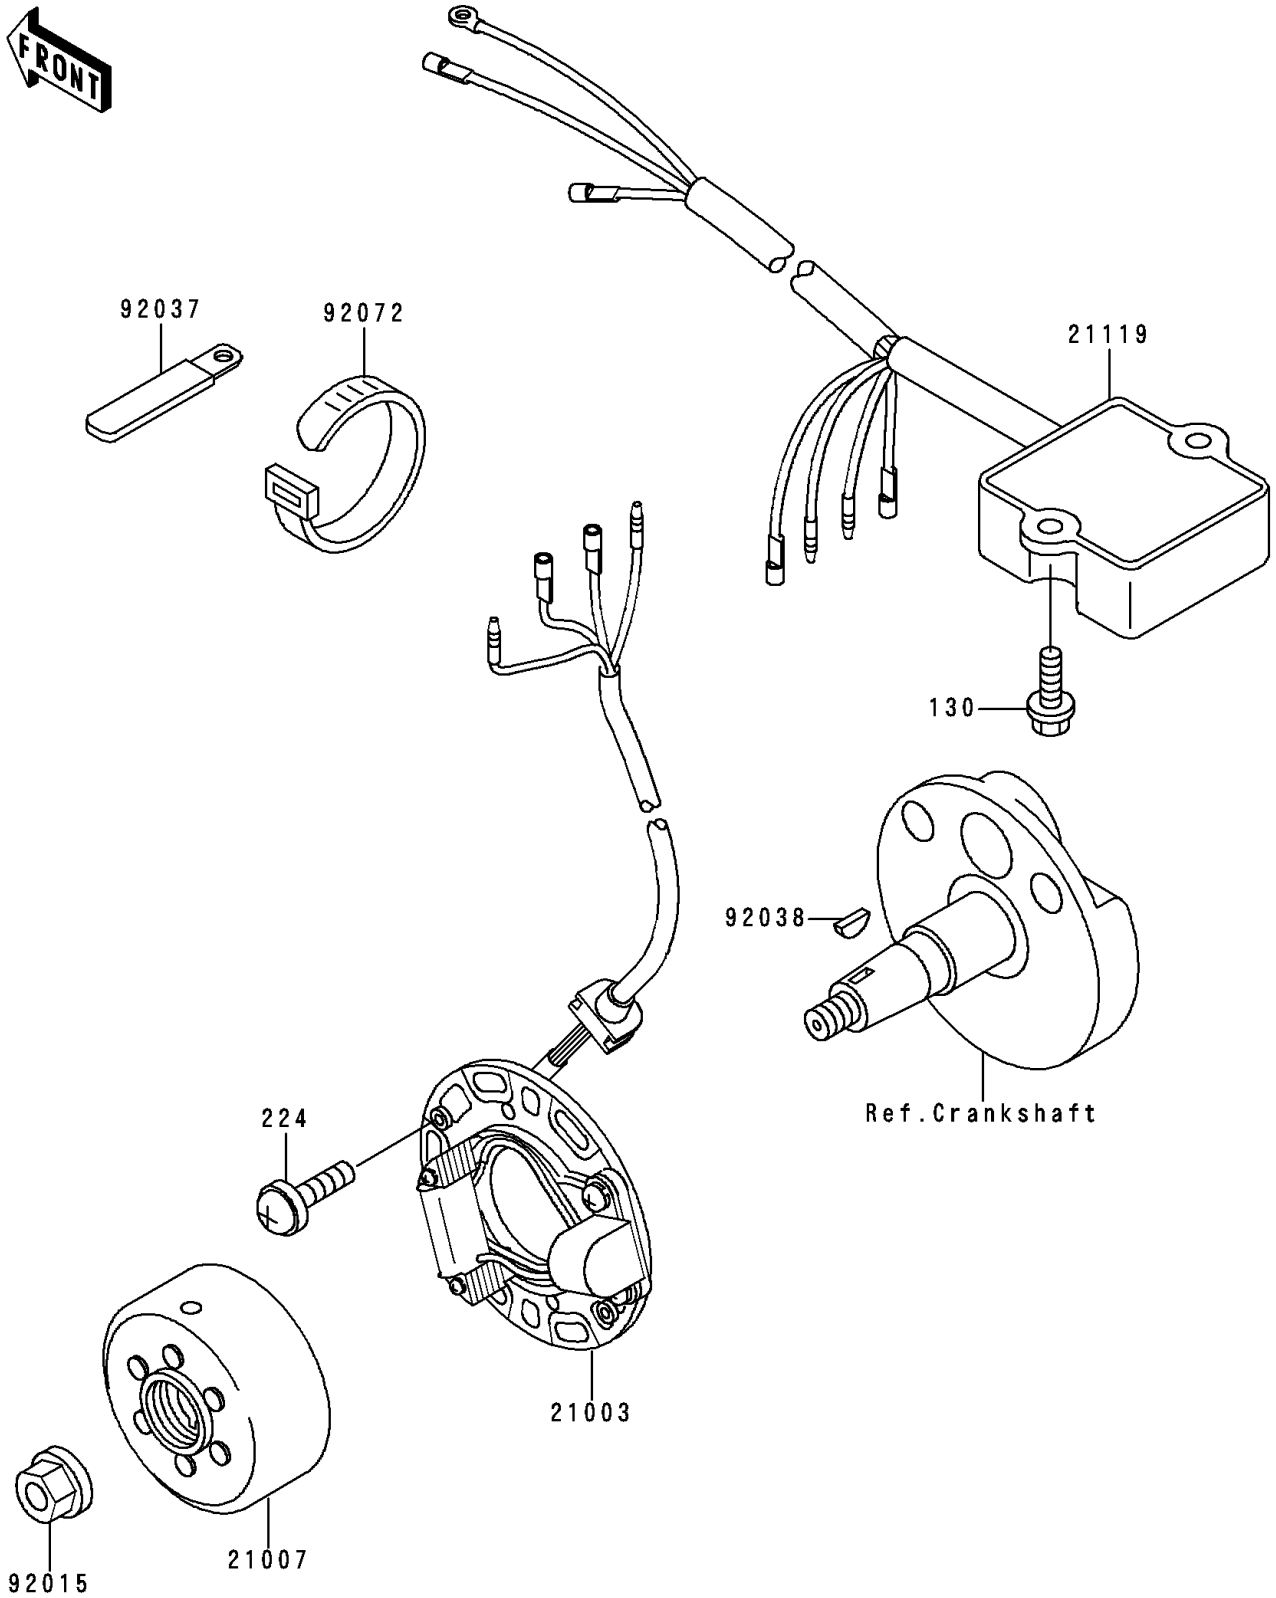

1992 KX80 PARTS DIAGRAM

Generator

E1810

1992 KX80 PARTS LIST

Generator

ITEM NAME	PART NUMBER	QUANTITY
BOLT-FLANGED,6X14 (Ref # 130)	130G0614	2
SCREW-PAN-WP-CROS (Ref # 224)	224B0614	2
STATOR (Ref # 21003)	21003-1261	1
ROTOR,MAGNETO (Ref # 21007)	21007-1239	1
IGNITER (Ref # 21119)	21119-1274	1
NUT,FLANGED,10MM (Ref # 92015)	92015-077	1
CLAMP,WIRING HARNESS (Ref # 92037)	92037-1069	1
KEY,WOODRUFF (Ref # 92038)	92038-001	1
BAND,L=123 (Ref # 92072)	92072-030	1