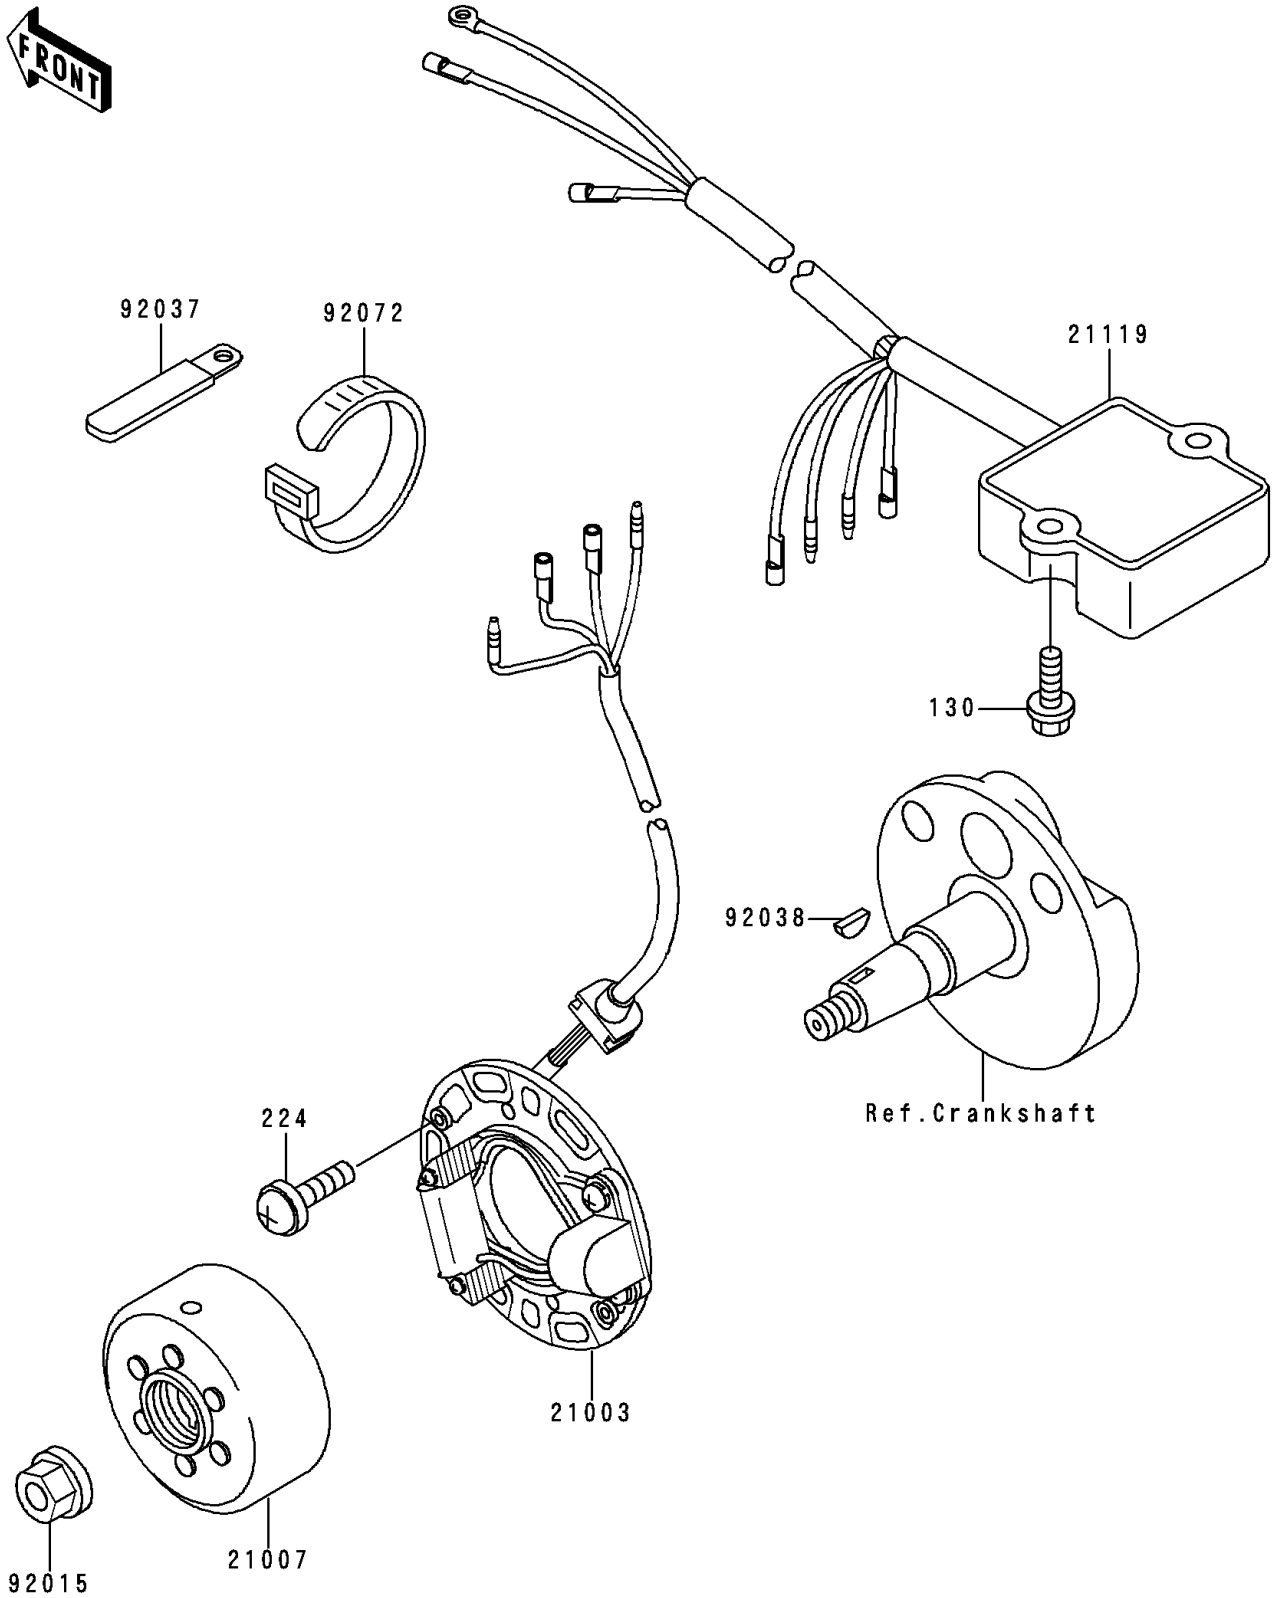

# 1993 KX80 PARTS DIAGRAM

Generator

E1810

# 1993 KX80 PARTS LIST

## Generator

ITEM NAME	PART NUMBER	QUANTITY
BOLT-FLANGED,6X14 (Ref # 130)	130G0614	2
SCREW-PAN-WP-CROS (Ref # 224)	224B0614	2
STATOR (Ref # 21003)	21003-1261	1
ROTOR,MAGNETO (Ref # 21007)	21007-1239	1
IGNITER (Ref # 21119)	21119-1274	1
NUT,FLANGED,10MM (Ref # 92015)	92015-077	1
CLAMP,WIRING HARNESS (Ref # 92037)	92037-1069	1
KEY,WOODRUFF (Ref # 92038)	92038-001	1
BAND,L=123 (Ref # 92072)	92072-030	1