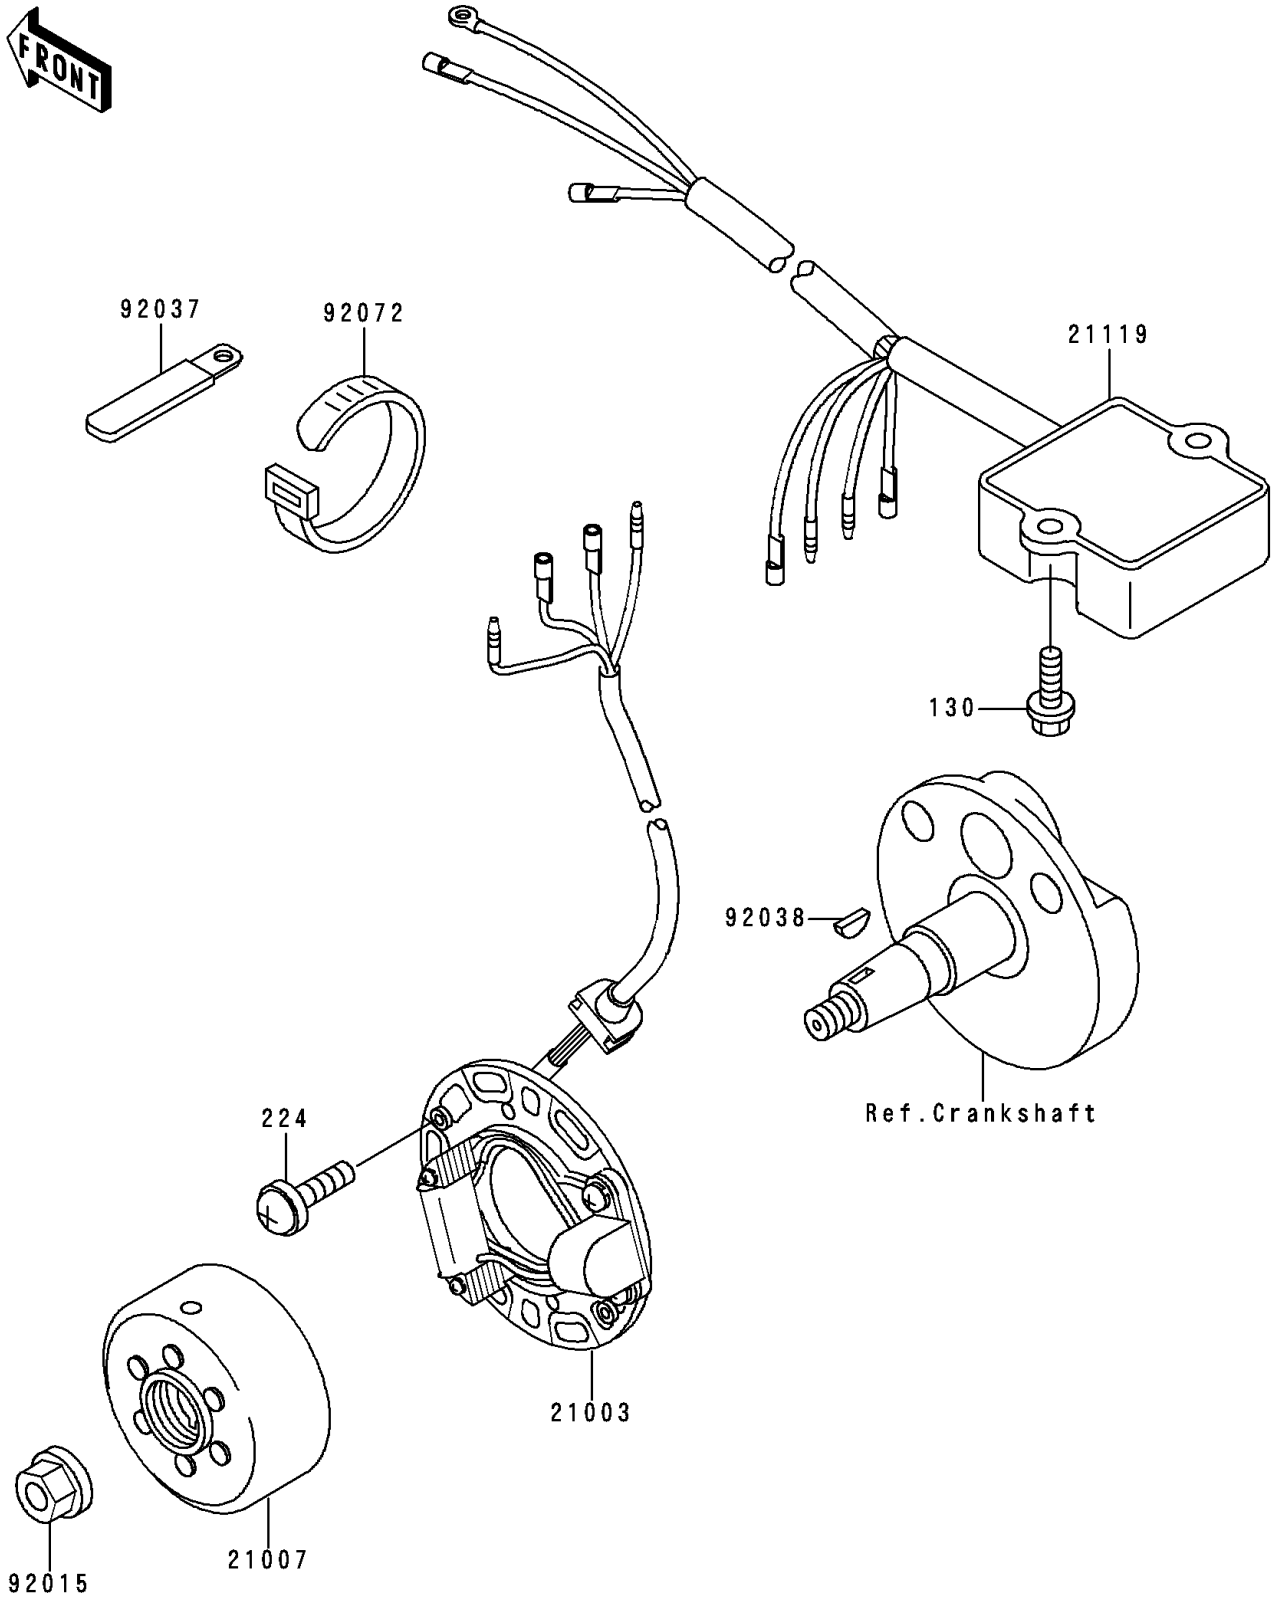

1993 KX80 PARTS DIAGRAM

Generator

E1810

1993 KX80 PARTS LIST

Generator

ITEM NAME	PART NUMBER	QUANTITY
BOLT-FLANGED,6X14 (Ref # 130)	130G0614	2
SCREW-PAN-WP-CROS (Ref # 224)	224B0614	2
STATOR (Ref # 21003)	21003-1261	1
ROTOR,MAGNETO (Ref # 21007)	21007-1239	1
IGNITER (Ref # 21119)	21119-1274	1
NUT,FLANGED,10MM (Ref # 92015)	92015-077	1
CLAMP,WIRING HARNESS (Ref # 92037)	92037-1069	1
KEY,WOODRUFF (Ref # 92038)	92038-001	1
BAND,L=123 (Ref # 92072)	92072-030	1