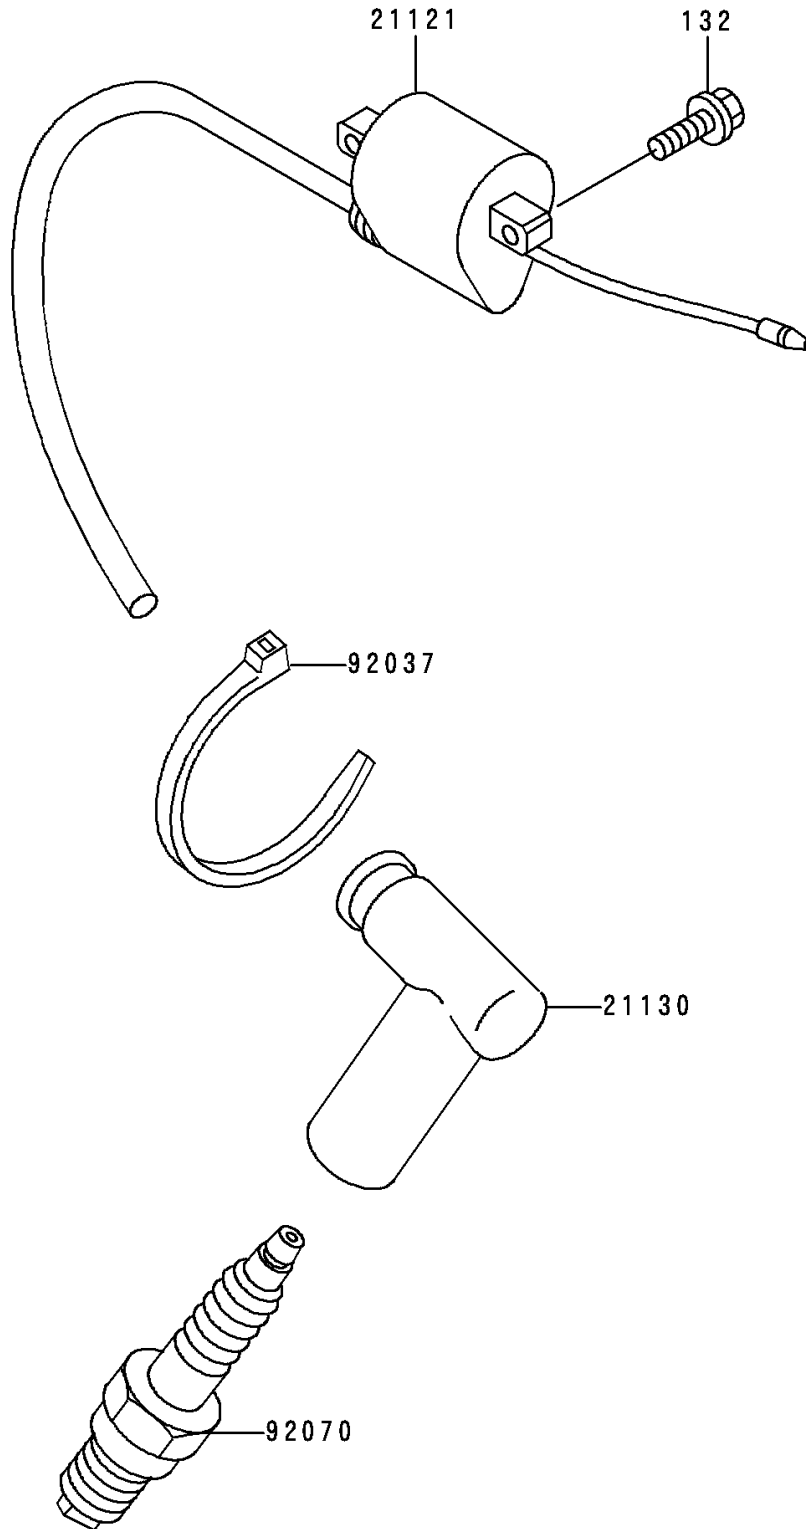

1993 KX80 PARTS DIAGRAM

Ignition Coil

E1830

1993 KX80 PARTS LIST

Ignition Coil

ITEM NAME	PART NUMBER	QUANTITY
BOLT-FLANGED-SMALL (Ref # 132)	132G0616	2
COIL-IGNITION (Ref # 21121)	21121-1205	1
CAP-SPARK PLUG (Ref # 21130)	21130-1062	1
CLAMP (Ref # 92037)	92037-1173	1
PLUG-SPARK,R6254K-105(NGK) (Ref # 92070)	92070-1204	1
PLUG-SPARK,R6252K-105(NGK) (Ref # 92070A)	92070-1205	1