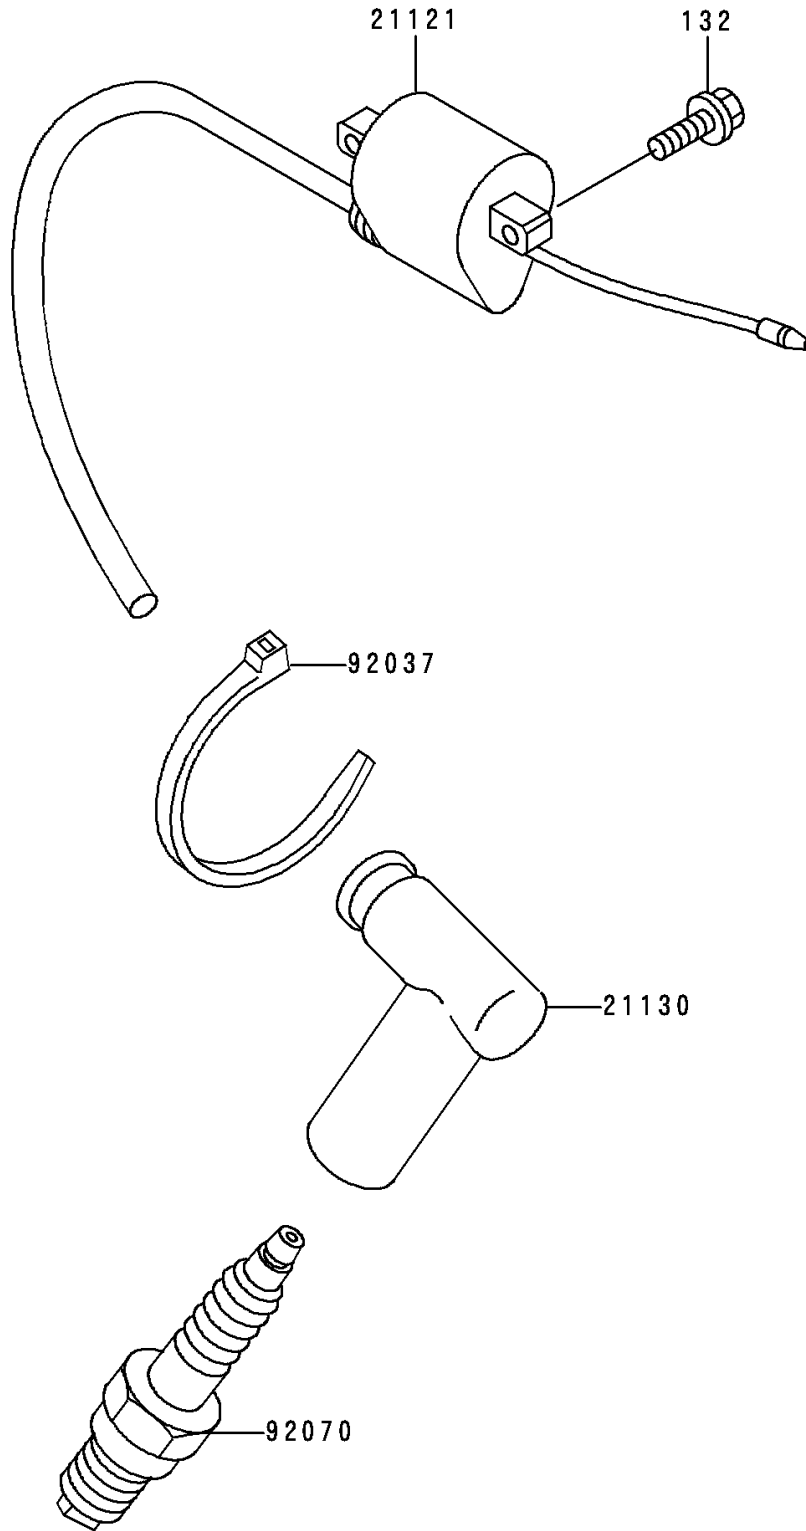

1993 KX80 PARTS DIAGRAM

Ignition Coil

E1830

1993 KX80 PARTS LIST

Ignition Coil

ITEM NAME	PART NUMBER	QUANTITY
BOLT-FLANGED-SMALL (Ref # 132)	132G0616	2
COIL-IGNITION (Ref # 21121)	21121-1205	1
CAP-SPARK PLUG (Ref # 21130)	21130-1062	1
CLAMP (Ref # 92037)	92037-1173	1
PLUG-SPARK,R6254K-105(NGK) (Ref # 92070)	92070-1204	1
PLUG-SPARK,R6252K-105(NGK) (Ref # 92070A)	92070-1205	1