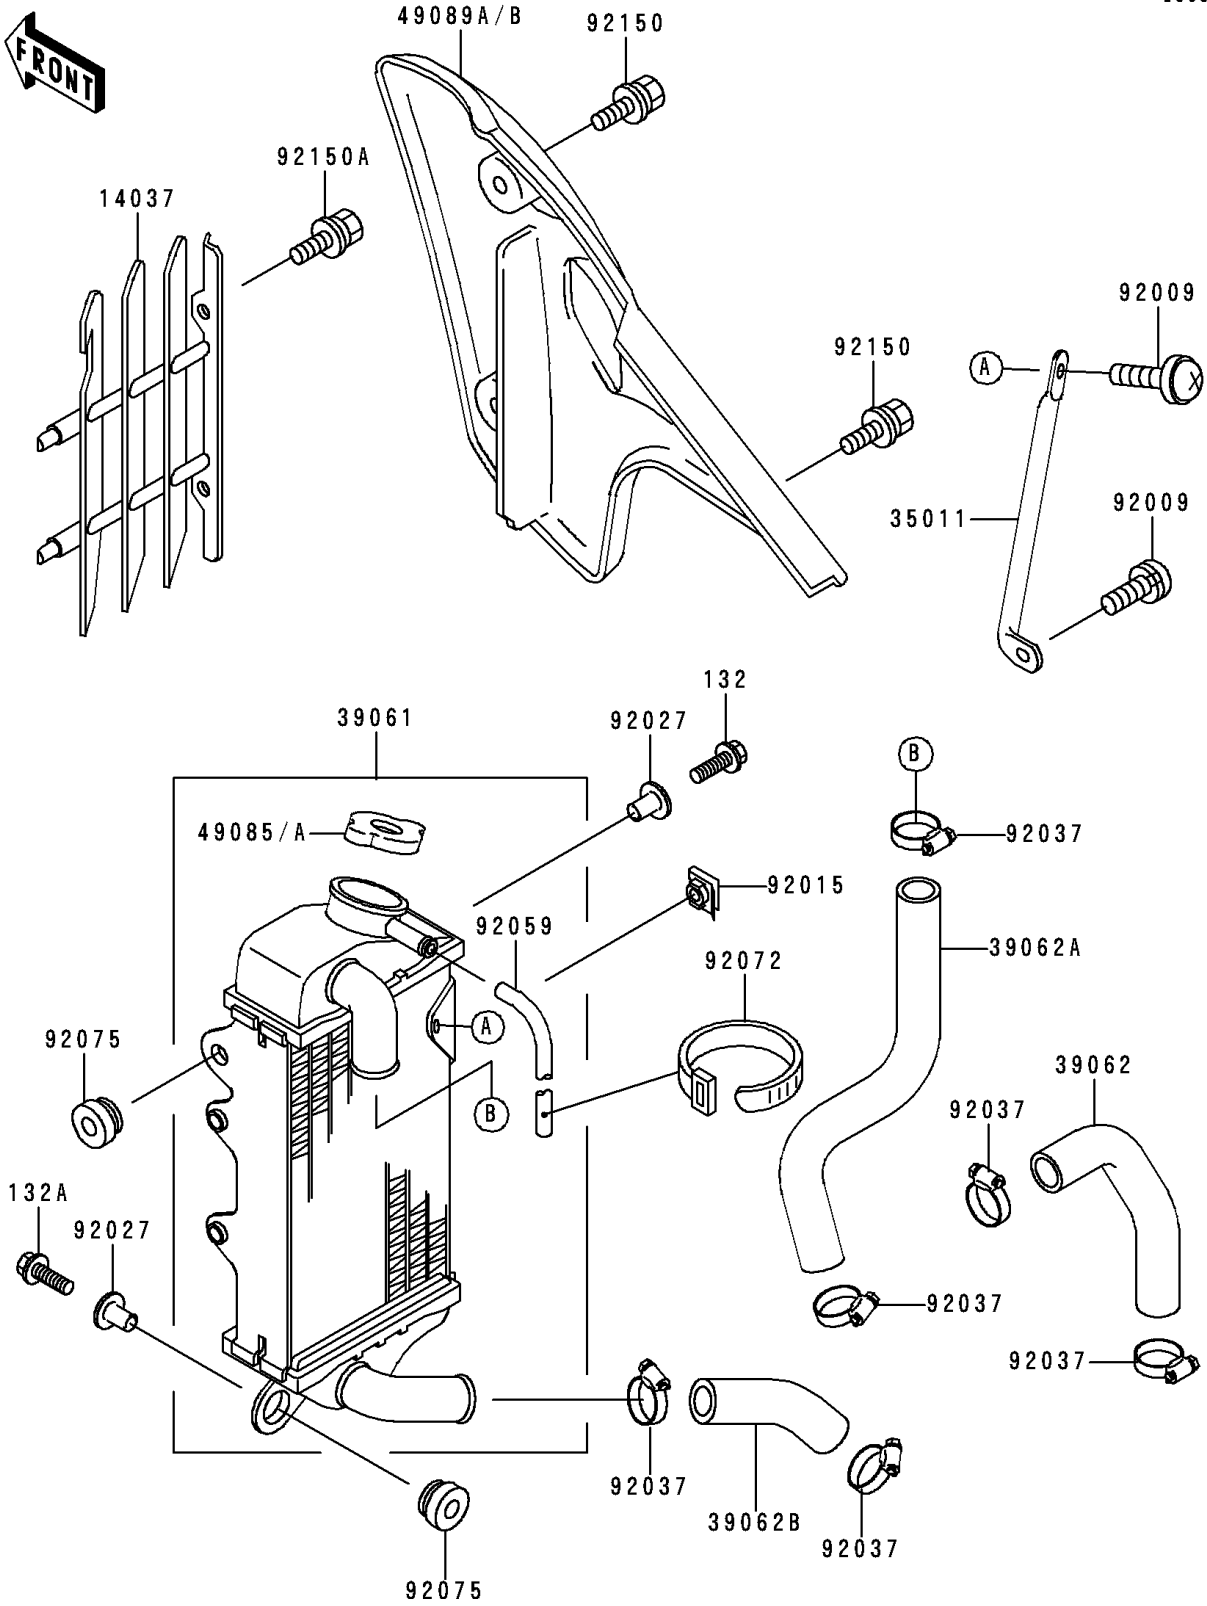

1993 KX80 PARTS DIAGRAM

Radiator

E3032

1993 KX80 PARTS LIST

Radiator

ITEM NAME	PART NUMBER	QUANTITY
BOLT-FLANGED-SMALL (Ref # 132)	132G0620	1
BOLT-FLANGED-SMALL (Ref # 132A)	132G0625	1
SCREEN,RADIATOR,L.GRREN (Ref # 14037)	14037-1113-6W	1
STAY,RADIATOR (Ref # 35011)	35011-1548	1
RADIATOR-ASSY (Ref # 39061)	39061-1183	1
HOSE-COOLING,PUMP-CYLINDER (Ref # 39062)	39062-1134	1
HOSE-COOLING,HEAD-RADIATOR (Ref # 39062A)	39062-1425	1
HOSE-COOLING,RADIATOR-PUMP (Ref # 39062B)	39062-1426	1
CAP-ASSY-PRESSURE (Ref # 49085)	49085-1003	1
CAP-ASSY-PRESSURE,P=1.6 (Ref # 49085A)	49085-1059	1
SHROUD-ENGINE,L.GREEN (Ref # 49089B)	49089-5161-6W	1
SCREW,6X10 (Ref # 92009)	92009-1661	2
NUT (Ref # 92015)	92015-1487	2
COLLAR (Ref # 92027)	92027-1183	2
CLAMP,COOLING HOSE (Ref # 92037)	92037-1589	6
TUBE,5X9X600 (Ref # 92059)	92059-1259	1
BAND,L=186 (Ref # 92072)	92072-056	1
DAMPER (Ref # 92075)	92075-1352	2
BOLT,6X14 (Ref # 92150)	92150-1340	3
BOLT,6X12 (Ref # 92150A)	92150-1435	1