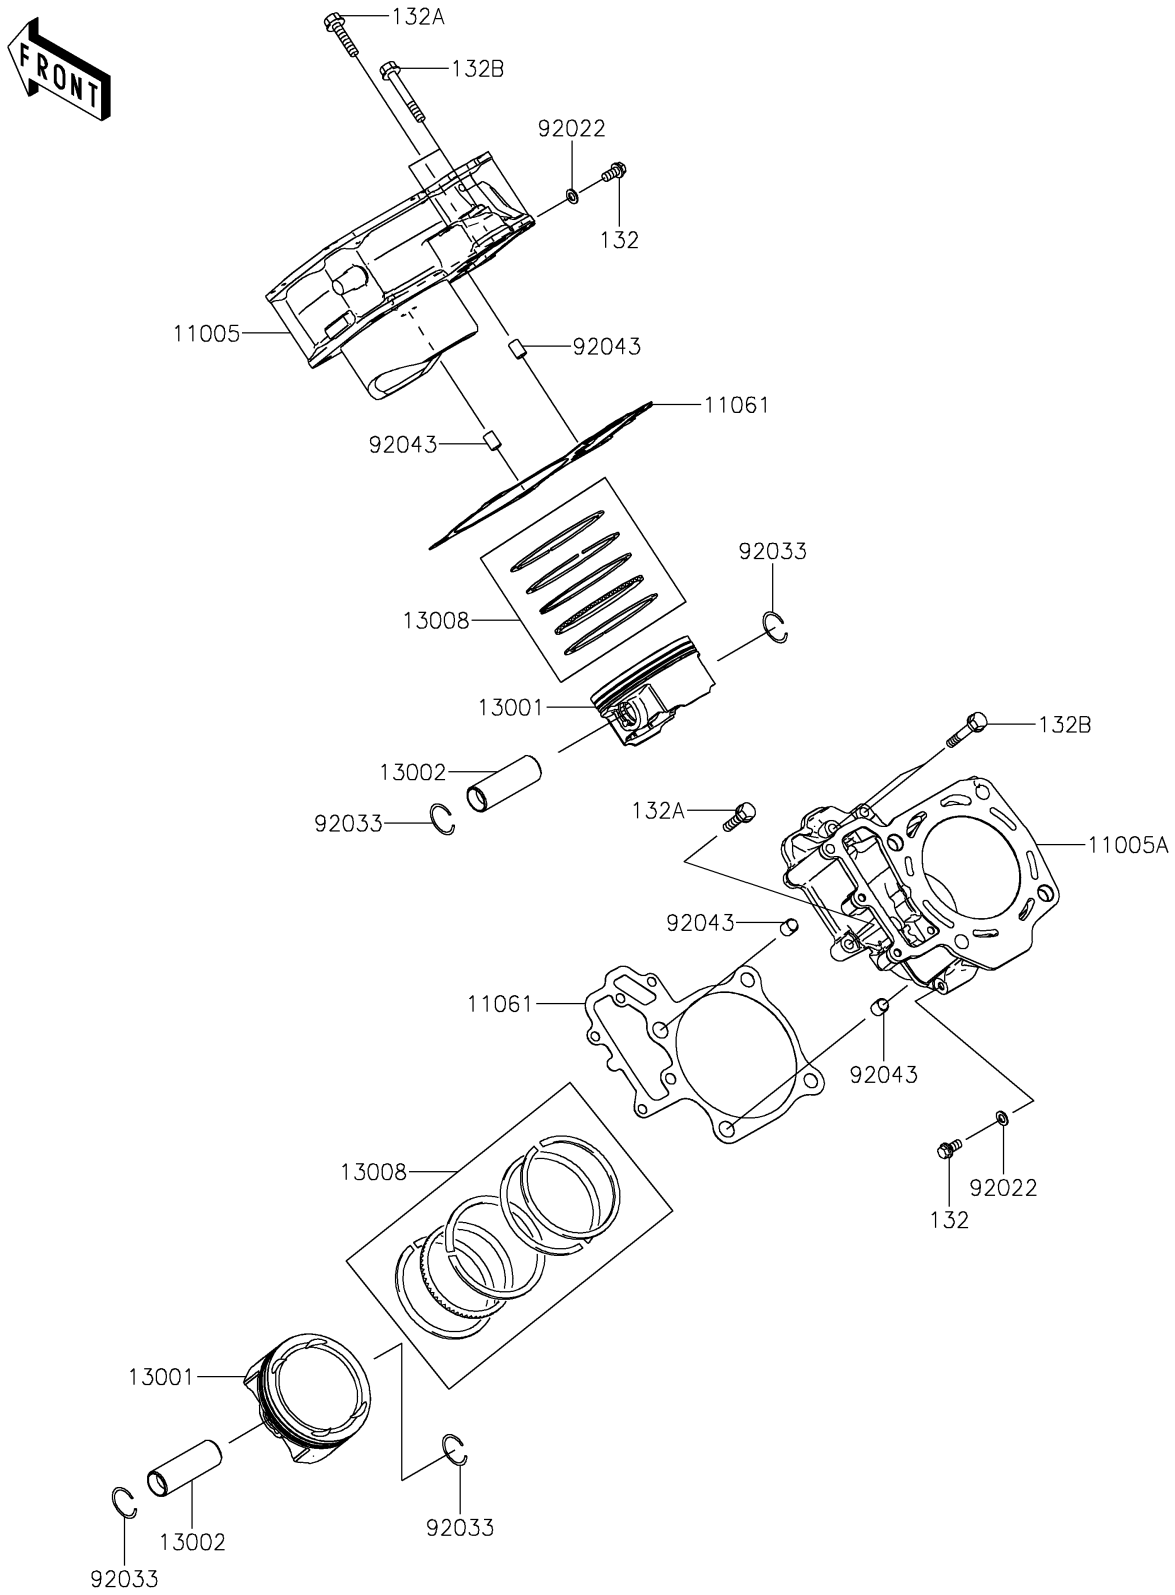

2019 TERYX4™ LE CAMO PARTS DIAGRAM

Cylinder/Piston(s)

E1120

2019 TERYX4™ LE CAMO PARTS LIST

Cylinder/Piston(s)

ITEM NAME	PART NUMBER	QUANTITY
CYLINDER-ENGINE,FR (Ref # 11005)	11005-0628	1
CYLINDER-ENGINE,RR (Ref # 11005A)	11005-0629	1
GASKET,CYLINDER BASE (Ref # 11061)	11061-0730	2
PISTON-ENGINE (Ref # 13001)	13001-0740	2
PIN-PISTON (Ref # 13002)	13002-0711	2
RING-SET-PISTON (Ref # 13008)	13008-0042	2
WASHER,6.2X11X1 (Ref # 92022)	92022-304	2
RING-SNAP (Ref # 92033)	92033-1207	4
PIN,10.1X12X14 (Ref # 92043)	92043-4009	4
BOLT-FLANGED-SMALL,6X12 (Ref # 132)	132BA0612	2
BOLT-FLANGED-SMALL,6X30 (Ref # 132A)	132BA0630	2
BOLT-FLANGED-SMALL,6X40 (Ref # 132B)	132BA0640	4