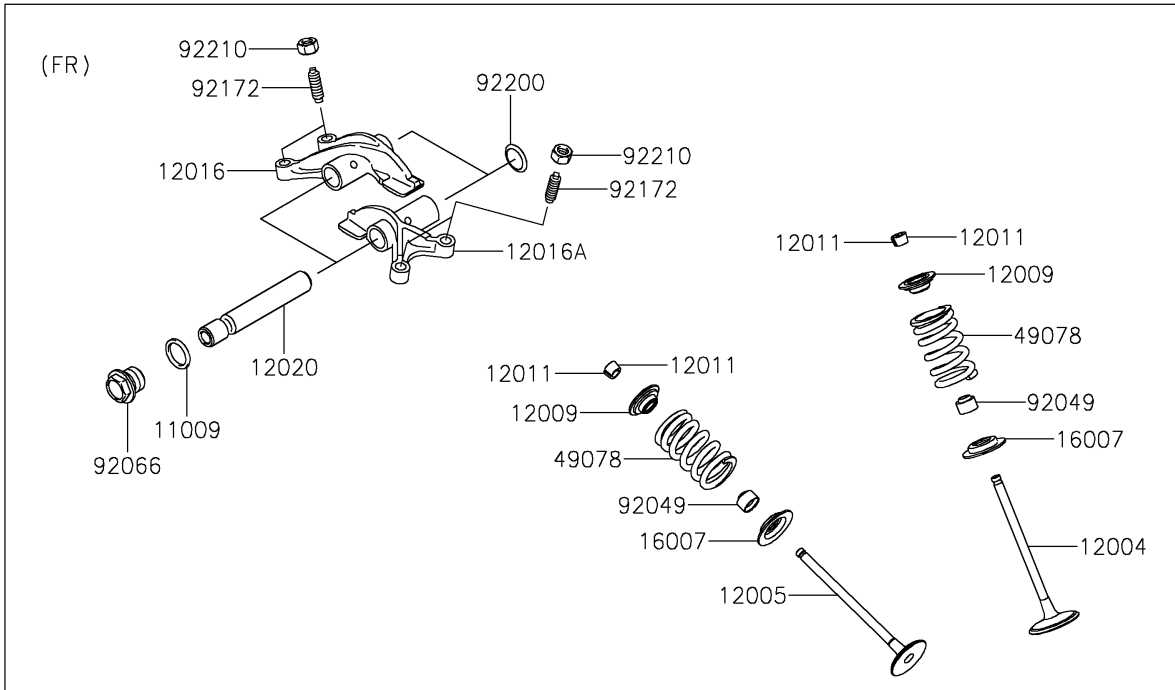

# 2019 TERYX® LE PARTS DIAGRAM

Valve(s)

E1210

## 2019 TERYX® LE PARTS LIST

Valve(s)

ITEM NAME	PART NUMBER	QUANTITY
GASKET,14X18X1.5 (Ref # 11009)	11009-1430	4
VALVE-INTAKE (Ref # 12004)	12004-0048	4
VALVE-EXHAUST (Ref # 12005)	12005-0047	4
RETAINER-VALVE SPRING (Ref # 12009)	12009-1056	8
COLLET (Ref # 12011)	12011-1051	16
ARM-ROCKER,EXHAUST (Ref # 12016)	12016-1128	2
ARM-ROCKER,INTAKE (Ref # 12016A)	12016-1129	2
SHAFT-ROCKER (Ref # 12020)	12020-0004	4
SEAT-SPRING (Ref # 16007)	16007-0703	8
SPRING-ENGINE VALVE (Ref # 49078)	49078-0014	8
SEAL-OIL,VSB58.558 (Ref # 92049)	92049-1218	8
PLUG,DRAIN (Ref # 92066)	92066-2196	4
SCREW,6MM (Ref # 92172)	92172-0737	8
WASHER,13X17X0.3 (Ref # 92200)	92200-0808	4
NUT,6MM (Ref # 92210)	92210-1490	8