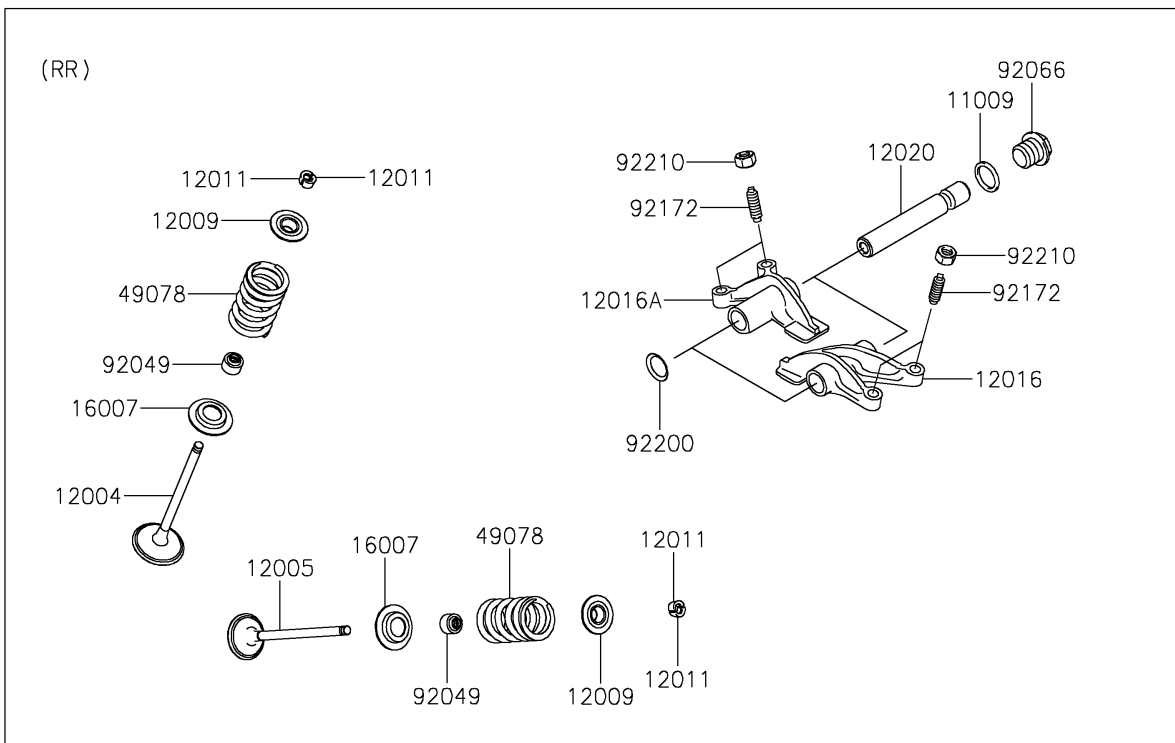

# 2019 TERYX® LE PARTS DIAGRAM

Valve(s)

E1210

## 2019 TERYX® LE PARTS LIST

Valve(s)

ITEM NAME	PART NUMBER	QUANTITY
GASKET,14X18X1.5 (Ref # 11009)	11009-1430	4
VALVE-INTAKE (Ref # 12004)	12004-0048	4
VALVE-EXHAUST (Ref # 12005)	12005-0047	4
RETAINER-VALVE SPRING (Ref # 12009)	12009-1056	8
COLLET (Ref # 12011)	12011-1051	16
ARM-ROCKER,EXHAUST (Ref # 12016)	12016-1128	2
ARM-ROCKER,INTAKE (Ref # 12016A)	12016-1129	2
SHAFT-ROCKER (Ref # 12020)	12020-0004	4
SEAT-SPRING (Ref # 16007)	16007-0703	8
SPRING-ENGINE VALVE (Ref # 49078)	49078-0014	8
SEAL-OIL,VSB58.558 (Ref # 92049)	92049-1218	8
PLUG,DRAIN (Ref # 92066)	92066-2196	4
SCREW,6MM (Ref # 92172)	92172-0737	8
WASHER,13X17X0.3 (Ref # 92200)	92200-0808	4
NUT,6MM (Ref # 92210)	92210-1490	8