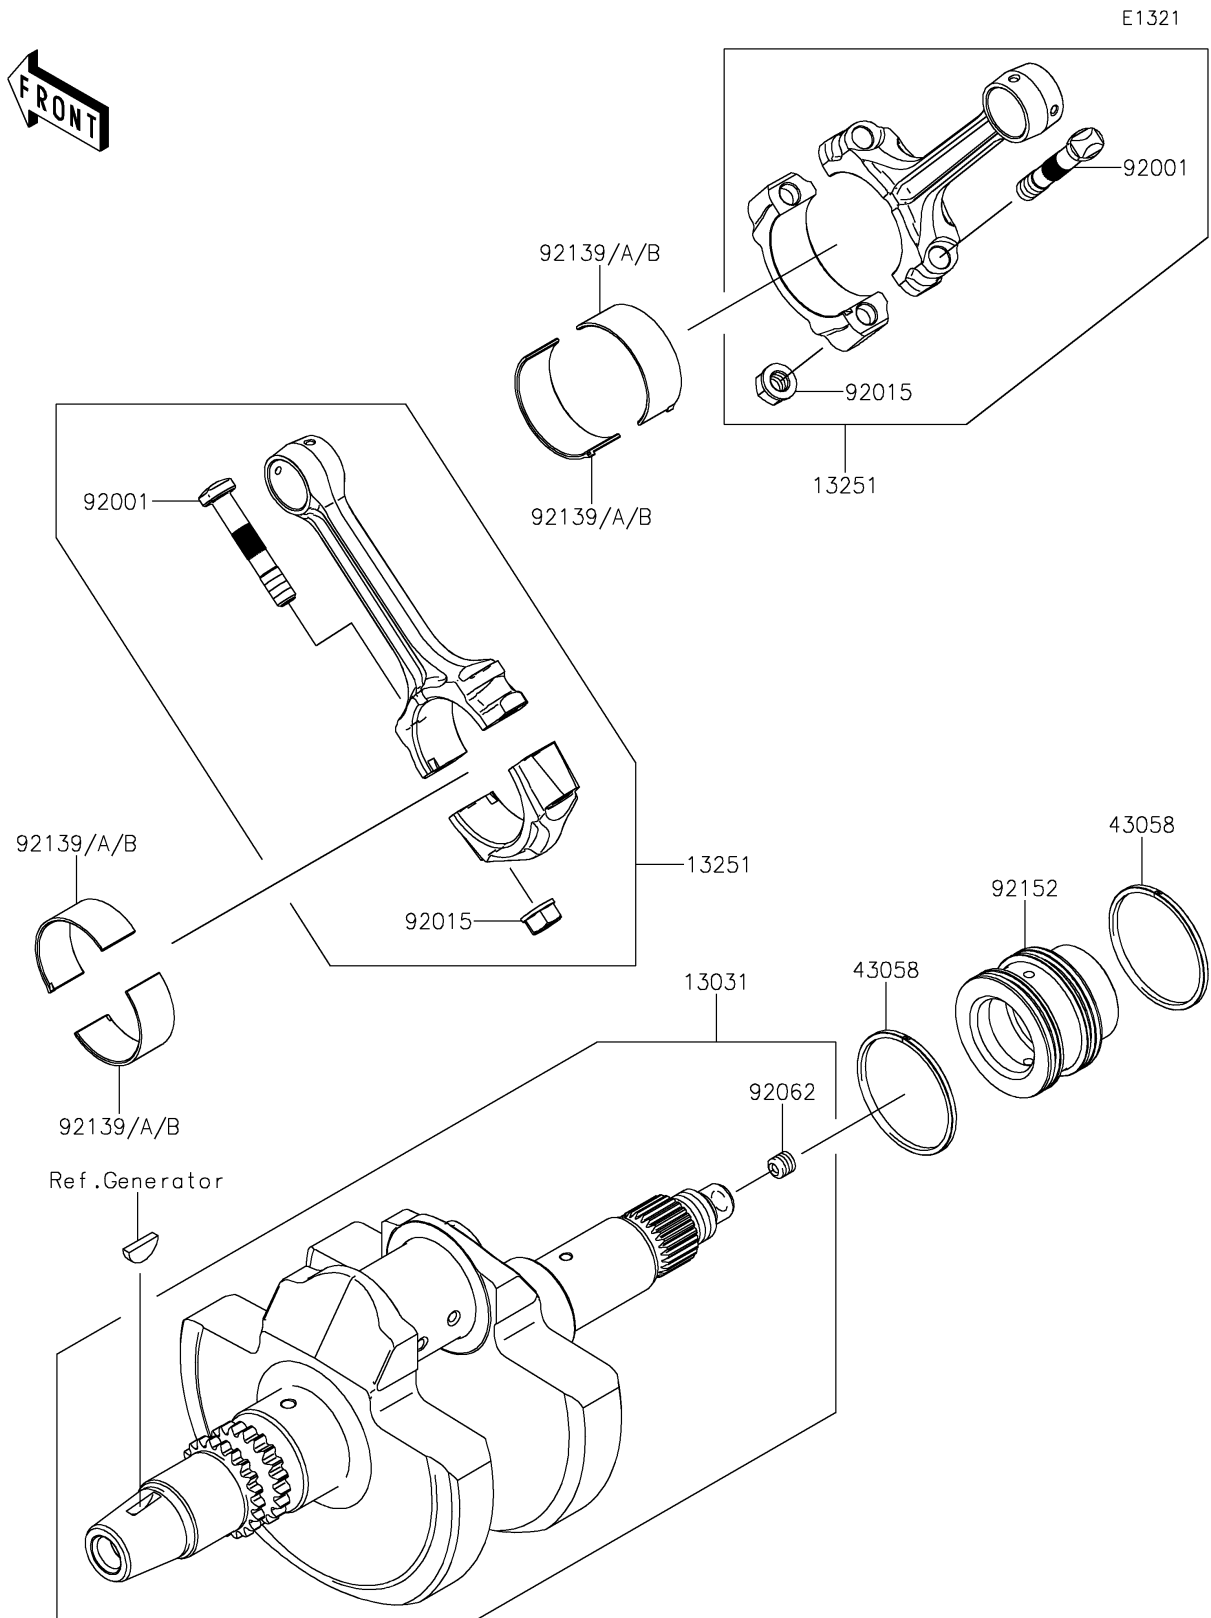

2019 TERYX® LE PARTS DIAGRAM

Crankshaft

2019 TERYX® LE PARTS LIST

Crankshaft

ITEM NAME	PART NUMBER	QUANTITY
CRANKSHAFT-COMP (Ref # 13031)	13031-0762	1
ROD-ASSY-CONNECTING (Ref # 13251)	13251-0709	2
RING (Ref # 43058)	43058-0702	2
BOLT,CONNECTING ROD (Ref # 92001)	92001-1980	4
NUT,FLANGED,8MM (Ref # 92015)	92015-1311	4
NOZZLE,8X8,SILVER (Ref # 92062)	92062-1082	1
BUSHING,CONNECTING ROD,GREEN (Ref # 92139)	92139-0764	AR
BUSHING,CONNECTING ROD,YELLOW (Ref # 92139A)	92139-0765	4
BUSHING,CONNECTING ROD,BROWN (Ref # 92139B)	92139-0766	AR
COLLAR,CRANK-CLUTCH (Ref # 92152)	92152-0956	1