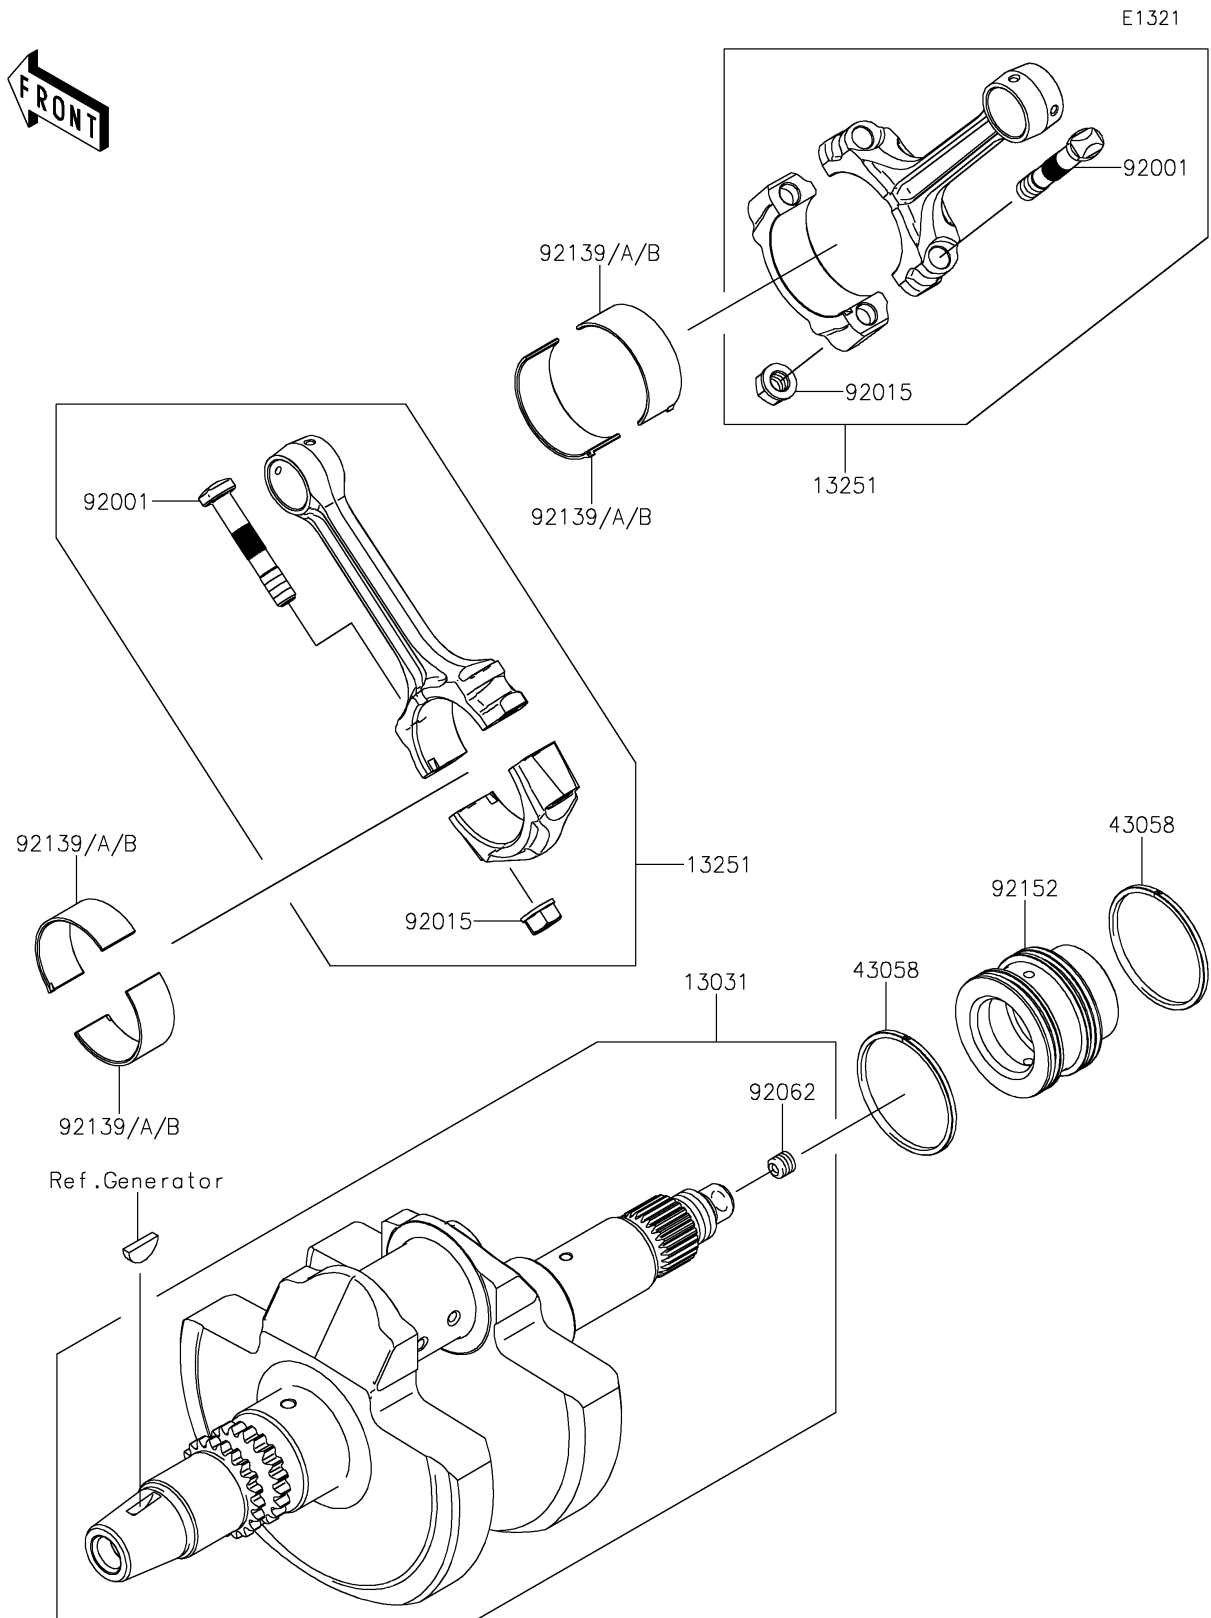

2019 TERYX4™ LE CAMO PARTS DIAGRAM

Crankshaft

2019 TERYX4™ LE CAMO PARTS LIST

Crankshaft

ITEM NAME	PART NUMBER	QUANTITY
CRANKSHAFT-COMP (Ref # 13031)	13031-0762	1
ROD-ASSY-CONNECTING (Ref # 13251)	13251-0709	2
RING (Ref # 43058)	43058-0702	2
BOLT,CONNECTING ROD (Ref # 92001)	92001-1980	4
NUT,FLANGED,8MM (Ref # 92015)	92015-1311	4
NOZZLE,8X8,SILVER (Ref # 92062)	92062-1082	1
BUSHING,CONNECTING ROD,GREEN (Ref # 92139)	92139-0764	AR
BUSHING,CONNECTING ROD,YELLOW (Ref # 92139A)	92139-0765	4
BUSHING,CONNECTING ROD,BROWN (Ref # 92139B)	92139-0766	AR
COLLAR,CRANK-CLUTCH (Ref # 92152)	92152-0956	1