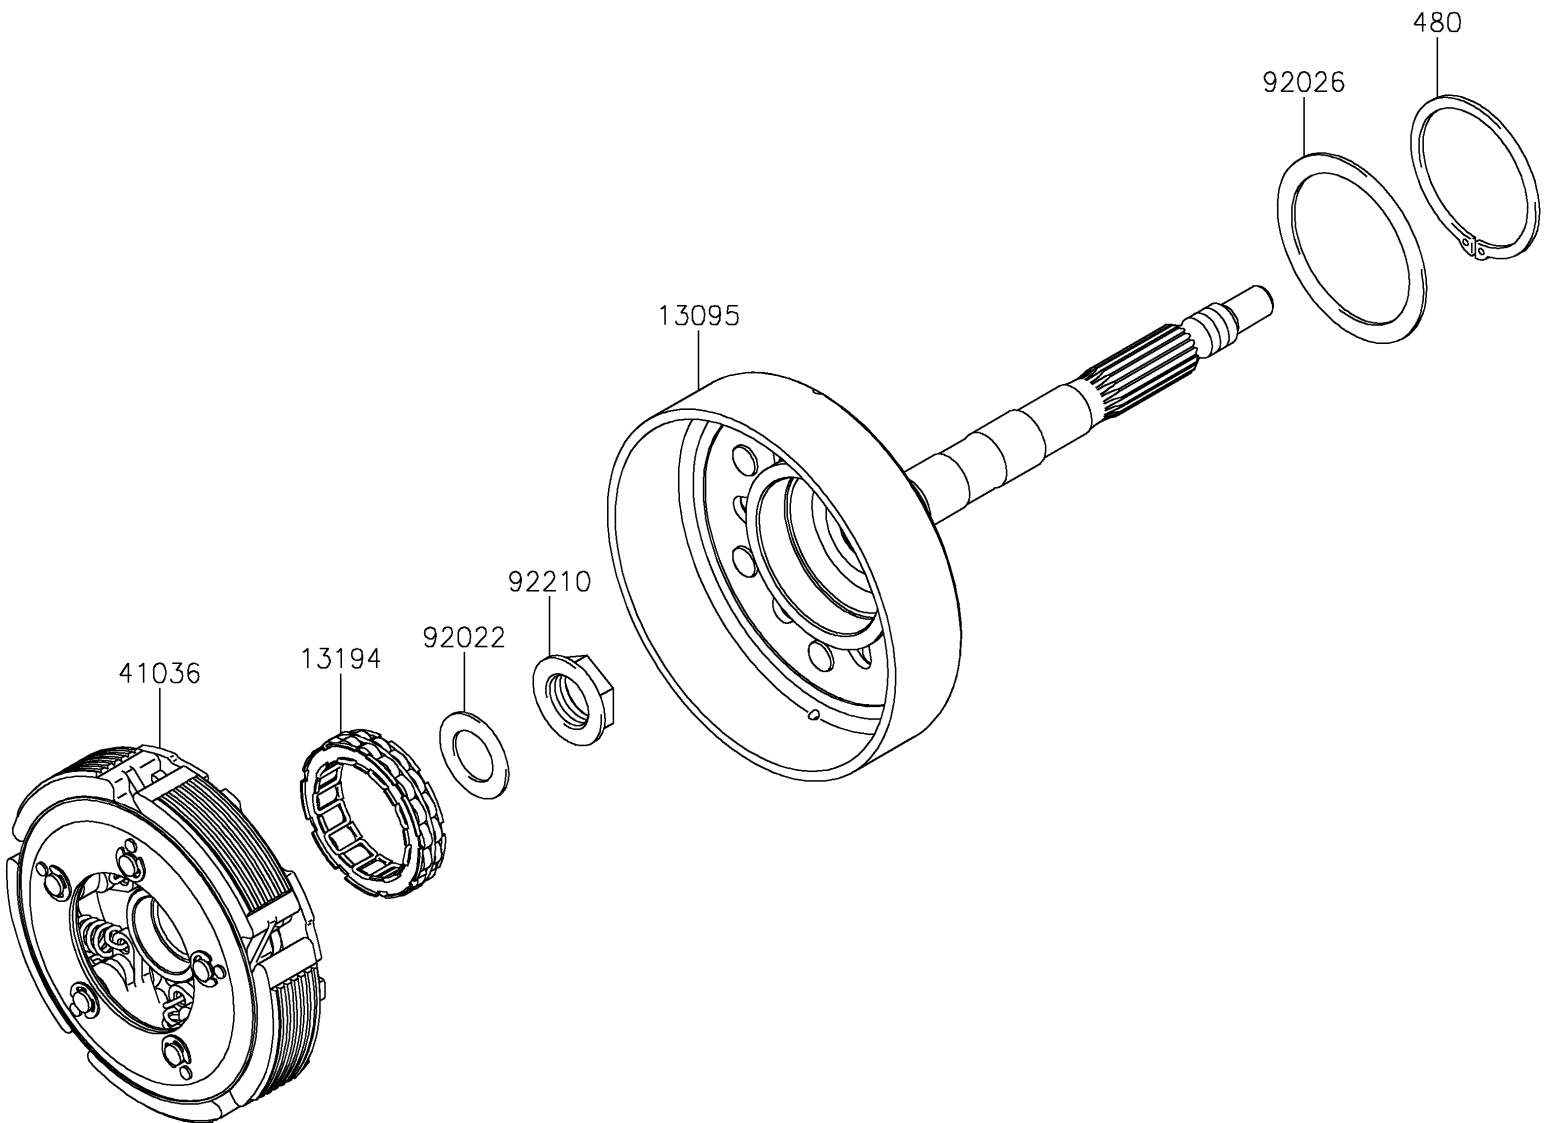

2019 TERYX4™ LE CAMO PARTS DIAGRAM

Clutch

E1350

2019 TERYX4™ LE CAMO PARTS LIST

Clutch

ITEM NAME	PART NUMBER	QUANTITY
HOUSING-COMP-CLUTCH (Ref # 13095)	13095-0554	1
CLUTCH-ONEWAY (Ref # 13194)	13194-0555	1
HUB-ASSY (Ref # 41036)	41036-0639	1
WASHER,20.5X34X1.4 (Ref # 92022)	92022-168	1
SPACER (Ref # 92026)	92026-0710	1
NUT,20MM (Ref # 92210)	92210-0711	1
CIRCLIP-TYPE-C,60MM (Ref # 480)	480J6000	1