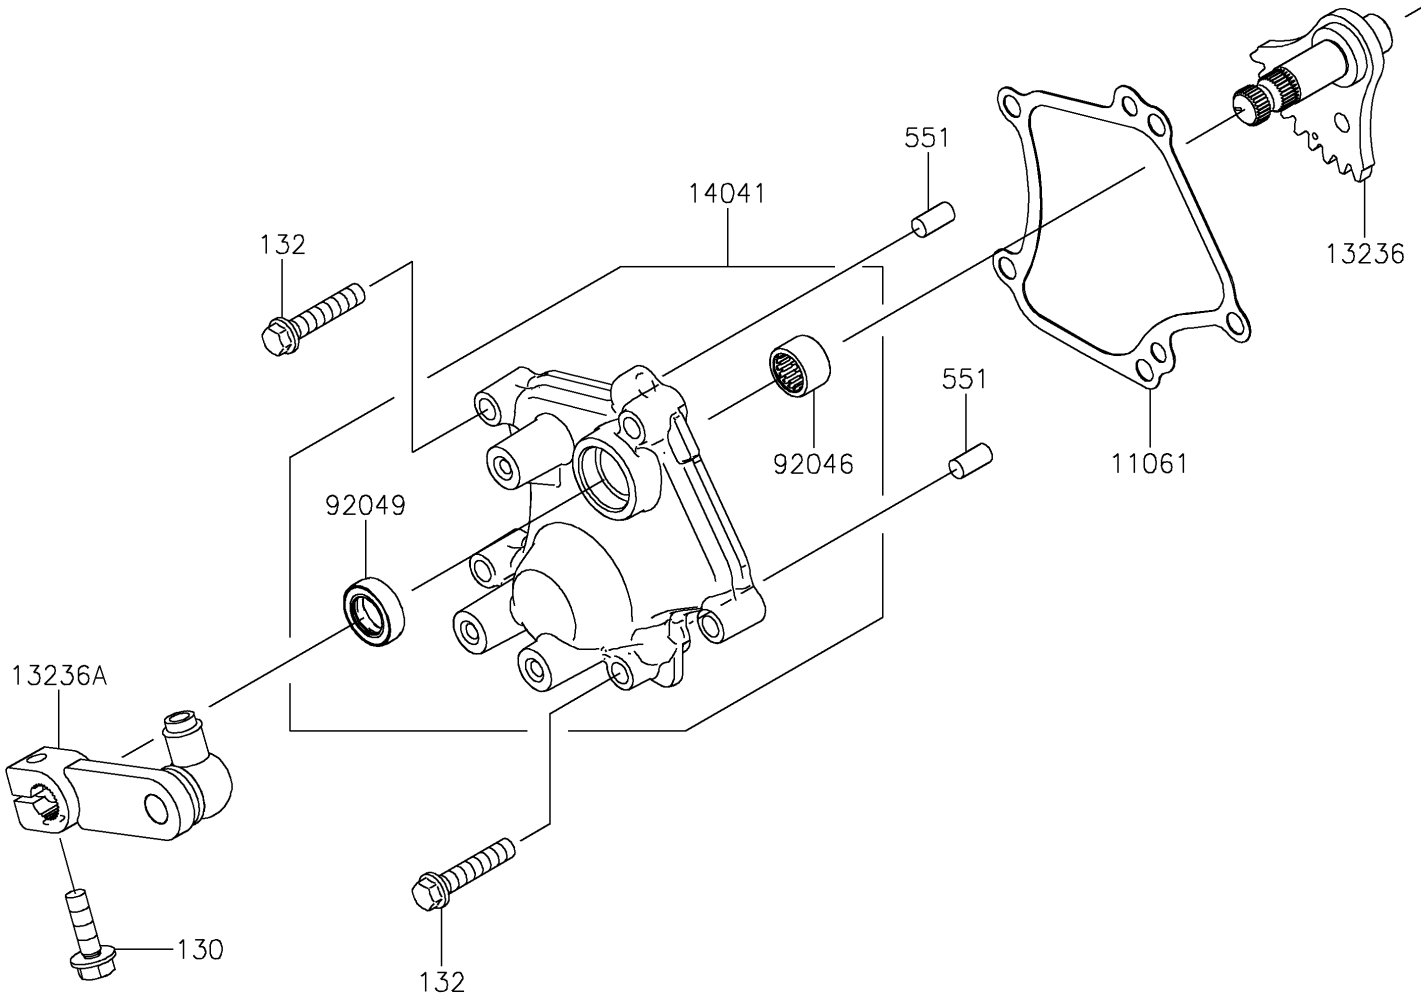

2019 TERYX4™ LE CAMO PARTS DIAGRAM

Gear Change Mechanism

E1370

2019 TERYX4™ LE CAMO PARTS LIST

Gear Change Mechanism

ITEM NAME	PART NUMBER	QUANTITY
-----------	-------------	----------