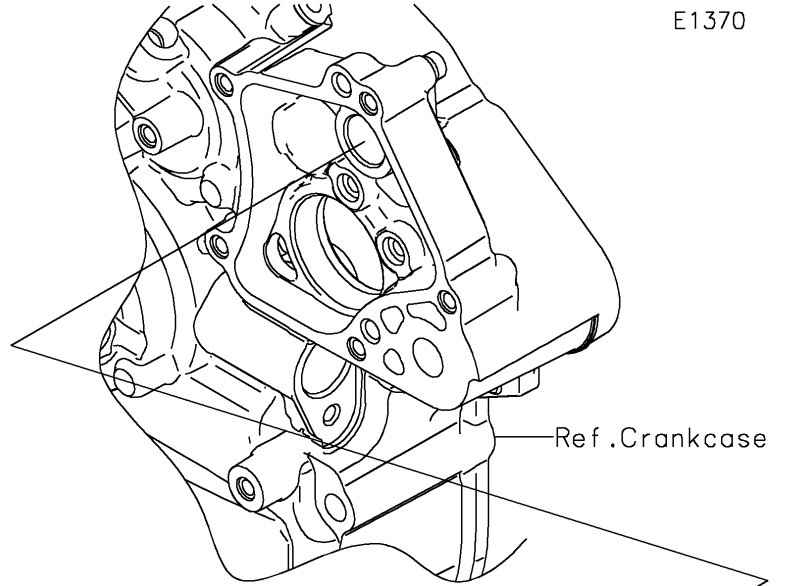

2019 TERYX4™ LE CAMO PARTS DIAGRAM

Gear Change Mechanism

E1370

2019 TERYX4™ LE CAMO PARTS LIST

Gear Change Mechanism

ITEM NAME	PART NUMBER	QUANTITY
-----------	-------------	----------