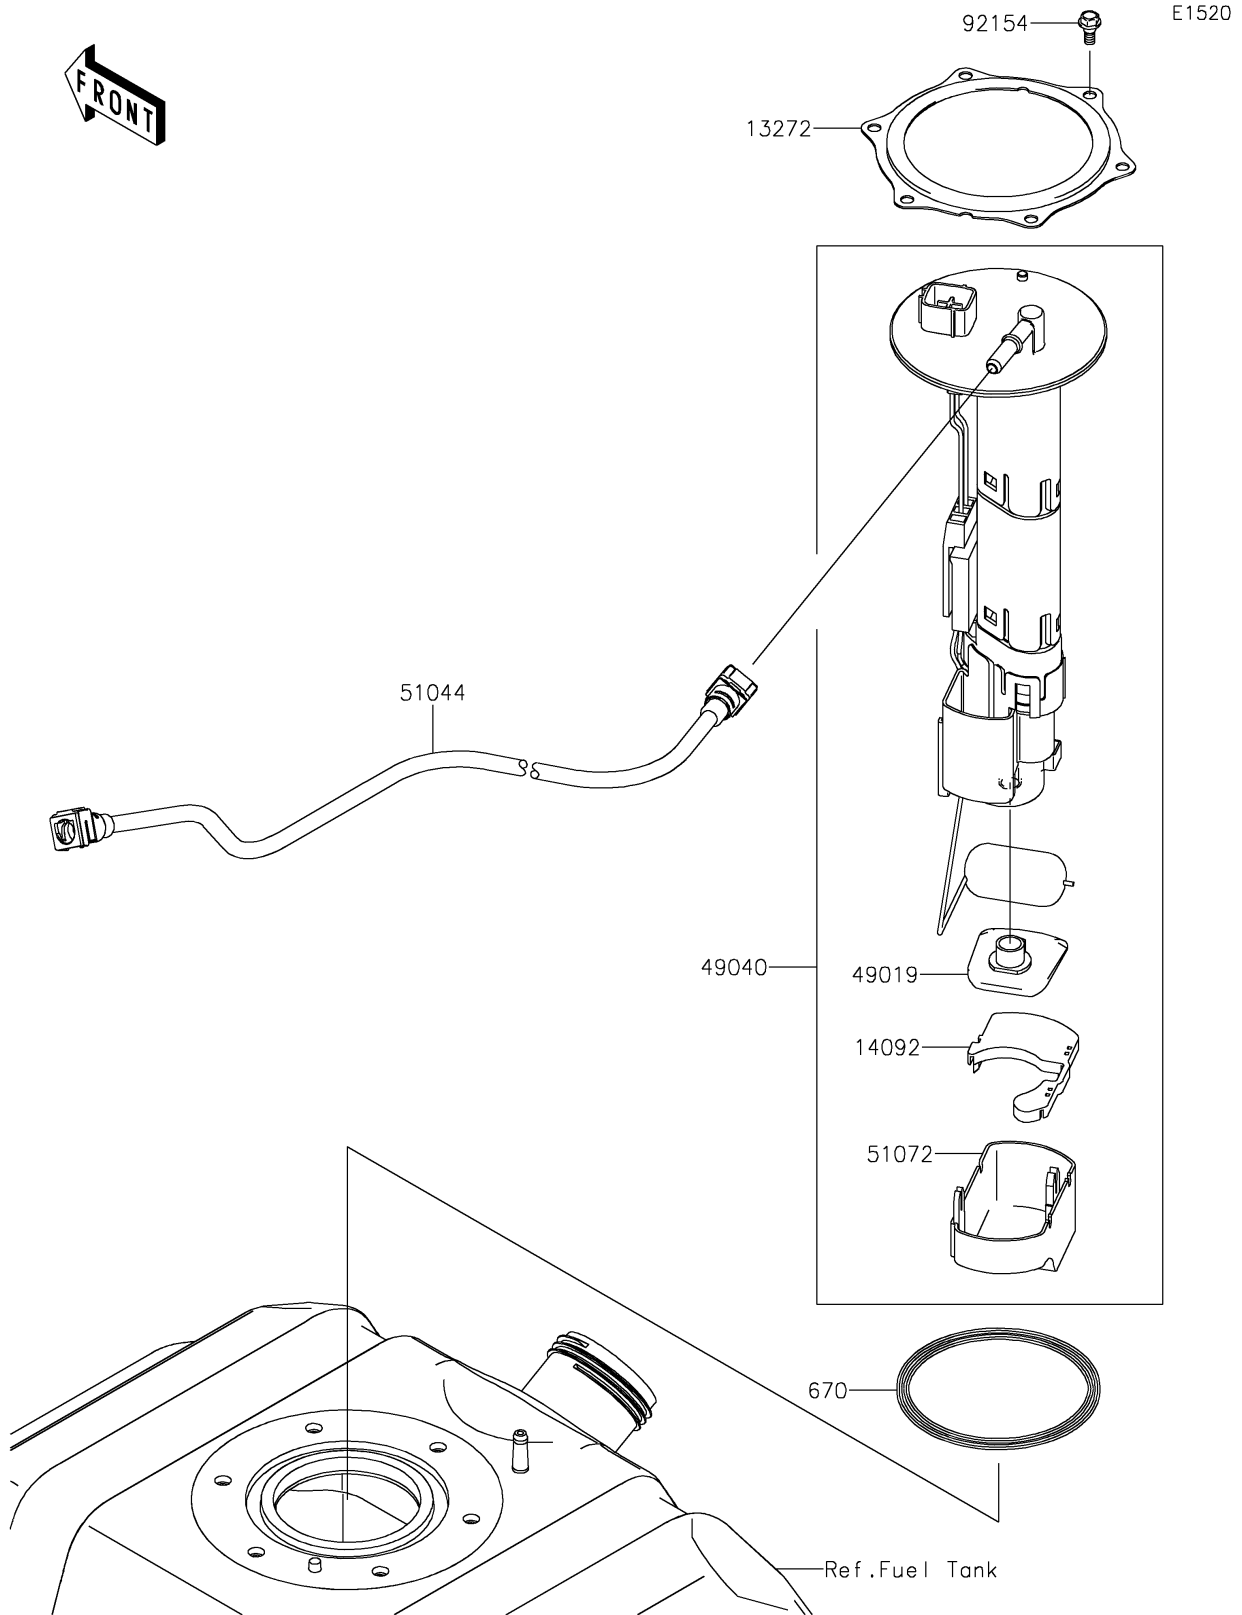

# 2019 TERYX4™ LE CAMO PARTS DIAGRAM

Fuel Pump

## 2019 TERYX4™ LE CAMO PARTS LIST

### Fuel Pump

| ITEM NAME                    | PART NUMBER | QUANTITY |
|------------------------------|-------------|----------|
| PLATE (Ref # 13272)          | 13272-2500  | 1        |
| COVER (Ref # 14092)          | 14092-1044  | 1        |
| FILTER-FUEL (Ref # 49019)    | 49019-0013  | 1        |
| PUMP-FUEL (Ref # 49040)      | 49040-0716  | 1        |
| TUBE-ASSY (Ref # 51044)      | 51044-0811  | 1        |
| CHAMBER-FUEL (Ref # 51072)   | 51072-0003  | 1        |
| BOLT,FUEL PUMP (Ref # 92154) | 92154-1326  | 6        |
| O RING (Ref # 670)           | 670E5090    | 1        |