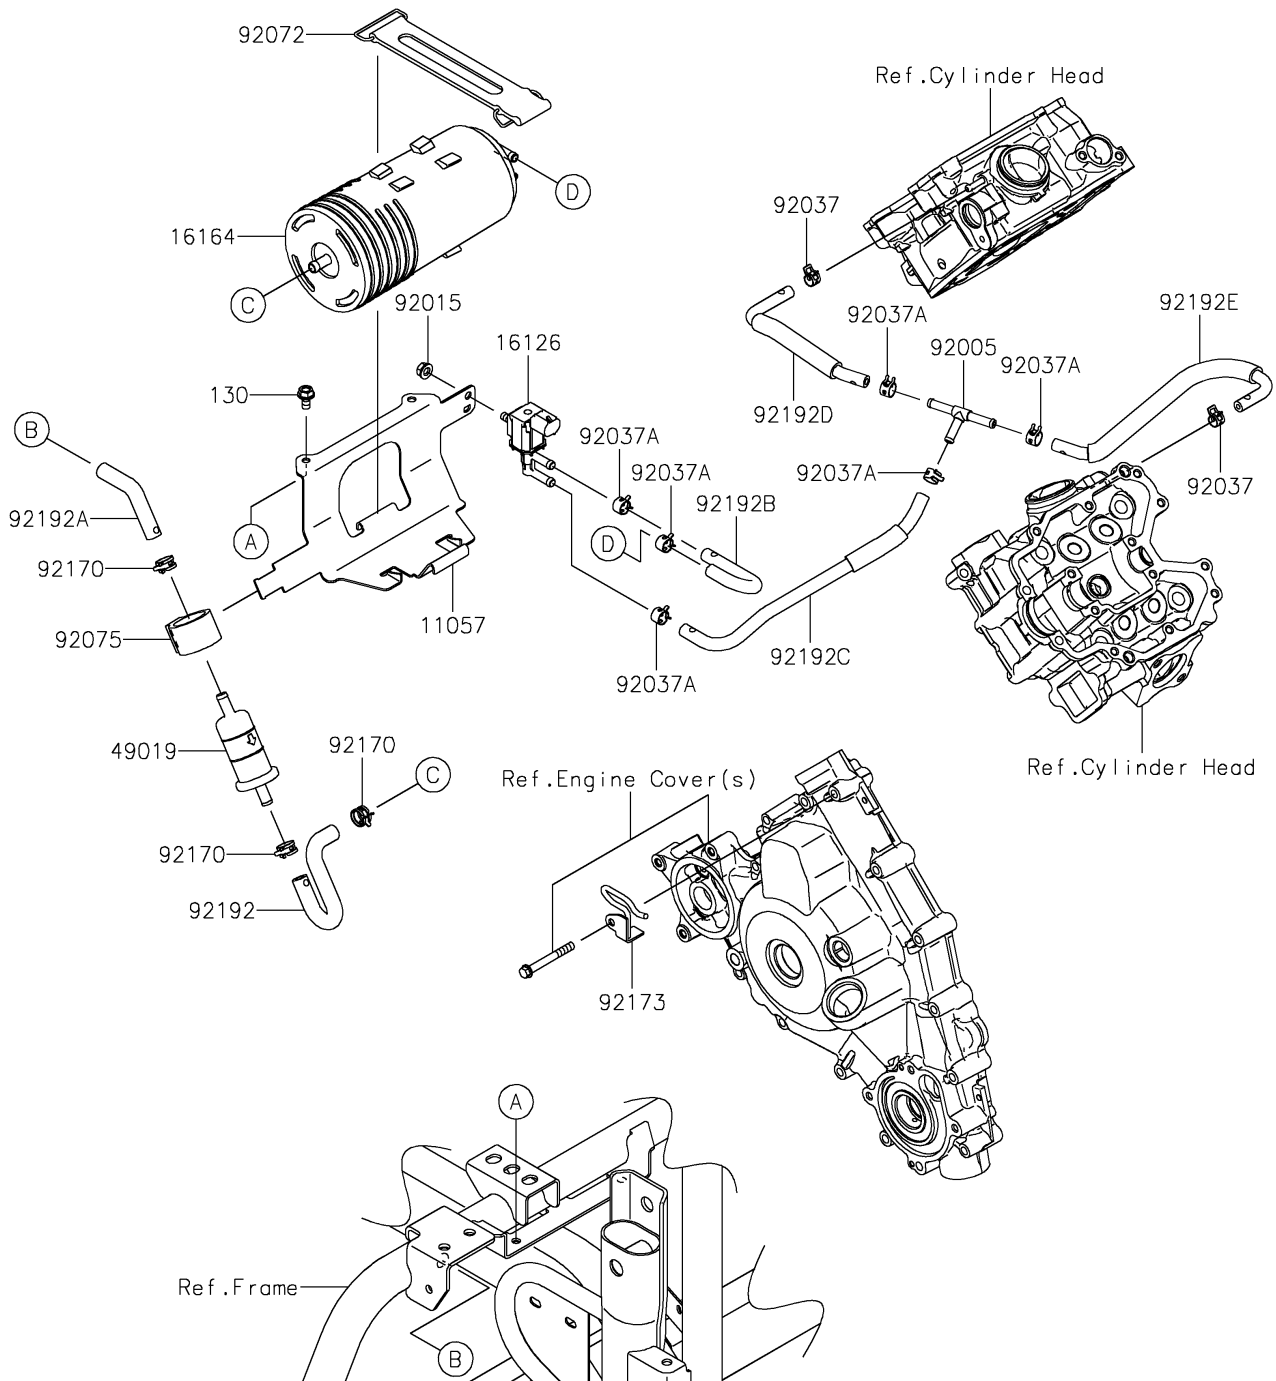

2019 TERYX4™ LE CAMO PARTS DIAGRAM

Fuel Evaporative System(GKF/GKFA)(CA)

E1650

2019 TERYX4™ LE CAMO PARTS LIST

Fuel Evaporative System(GKF/GKFA)(CA)

ITEM NAME	PART NUMBER	QUANTITY
BRACKET,CANISTER (Ref # 11057)	11057-0609	1
VALVE,SOLENOID (Ref # 16126)	16126-0705	1
CANISTER (Ref # 16164)	16164-0016	1
FILTER-FUEL (Ref # 49019)	49019-0032	1
FITTING,T (Ref # 92005)	92005-0885	1
NUT,FLANGED,6MM (Ref # 92015)	92015-1367	1
CLAMP,TUBE (Ref # 92037)	92037-1461	2
CLAMP (Ref # 92037A)	92037-2113	6
BAND,L=168 (Ref # 92072)	92072-1306	1
DAMPER,FUEL FILTER (Ref # 92075)	92075-1853	1
CLAMP (Ref # 92170)	92170-2082	3
CLAMP,TUBE GUIDE (Ref # 92173)	92173-1837	1
TUBE,CANISTER-FUEL FILTER (Ref # 92192)	92192-1737	1
TUBE,AIR-FUEL FILTER (Ref # 92192A)	92192-1738	1
TUBE,CANISTER-VALVE (Ref # 92192B)	92192-1739	1
TUBE,VALVE-FITTING (Ref # 92192C)	92192-1740	1
TUBE,FITTING-HEAD(FR) (Ref # 92192D)	92192-1742	1
TUBE,FITTING-HEAD(RR) (Ref # 92192E)	92192-1743	1
BOLT-FLANGED,6X12 (Ref # 130)	130BA0612	2