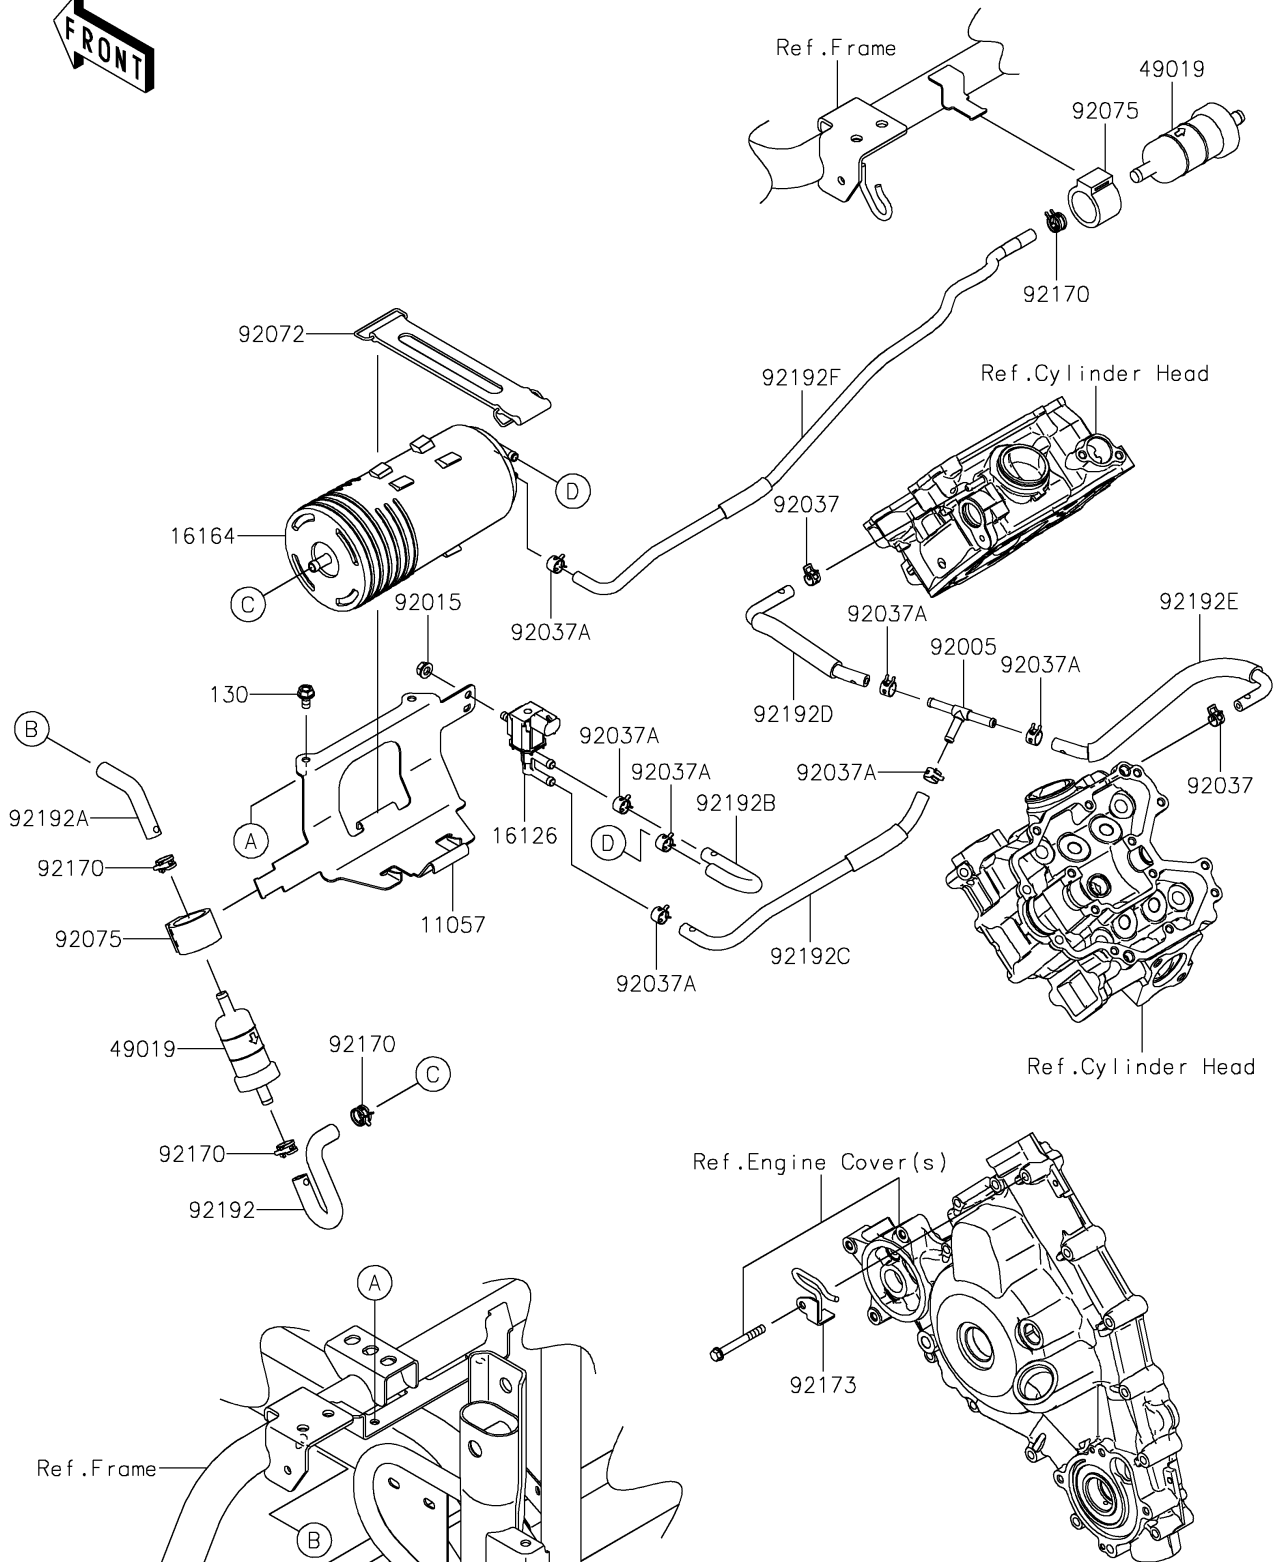

2020 TERYX® LE PARTS DIAGRAM

Fuel Evaporative System(GLF)(CA)

E1650A

2020 TERYX® LE PARTS LIST

Fuel Evaporative System(GLF)(CA)

ITEM NAME	PART NUMBER	QUANTITY
BRACKET,CANISTER (Ref # 11057)	11057-0609	1
VALVE,SOLENOID (Ref # 16126)	16126-0705	1
CANISTER (Ref # 16164)	16164-0016	1
FILTER-FUEL (Ref # 49019)	49019-0032	2
FITTING,T (Ref # 92005)	92005-0885	1
NUT,FLANGED,6MM (Ref # 92015)	92015-1367	1
CLAMP,TUBE (Ref # 92037)	92037-1461	2
CLAMP (Ref # 92037A)	92037-2113	7
BAND,L=168 (Ref # 92072)	92072-1306	1
DAMPER,FUEL FILTER (Ref # 92075)	92075-1853	2
CLAMP (Ref # 92170)	92170-2082	4
CLAMP,TUBE GUIDE (Ref # 92173)	92173-1837	1
TUBE,CANISTER-FUEL FILTER (Ref # 92192)	92192-1737	1
TUBE,AIR-FUEL FILTER (Ref # 92192A)	92192-1738	1
TUBE,CANISTER-VALVE (Ref # 92192B)	92192-1739	1
TUBE,VALVE-FITTING (Ref # 92192C)	92192-1740	1
TUBE,FITTING-HEAD(FR) (Ref # 92192D)	92192-1742	1
TUBE,FITTING-HEAD(RR) (Ref # 92192E)	92192-1743	1
TUBE,FILTER-FUEL-CANISTER (Ref # 92192F)	92192-2258	1
BOLT-FLANGED,6X12 (Ref # 130)	130BA0612	2