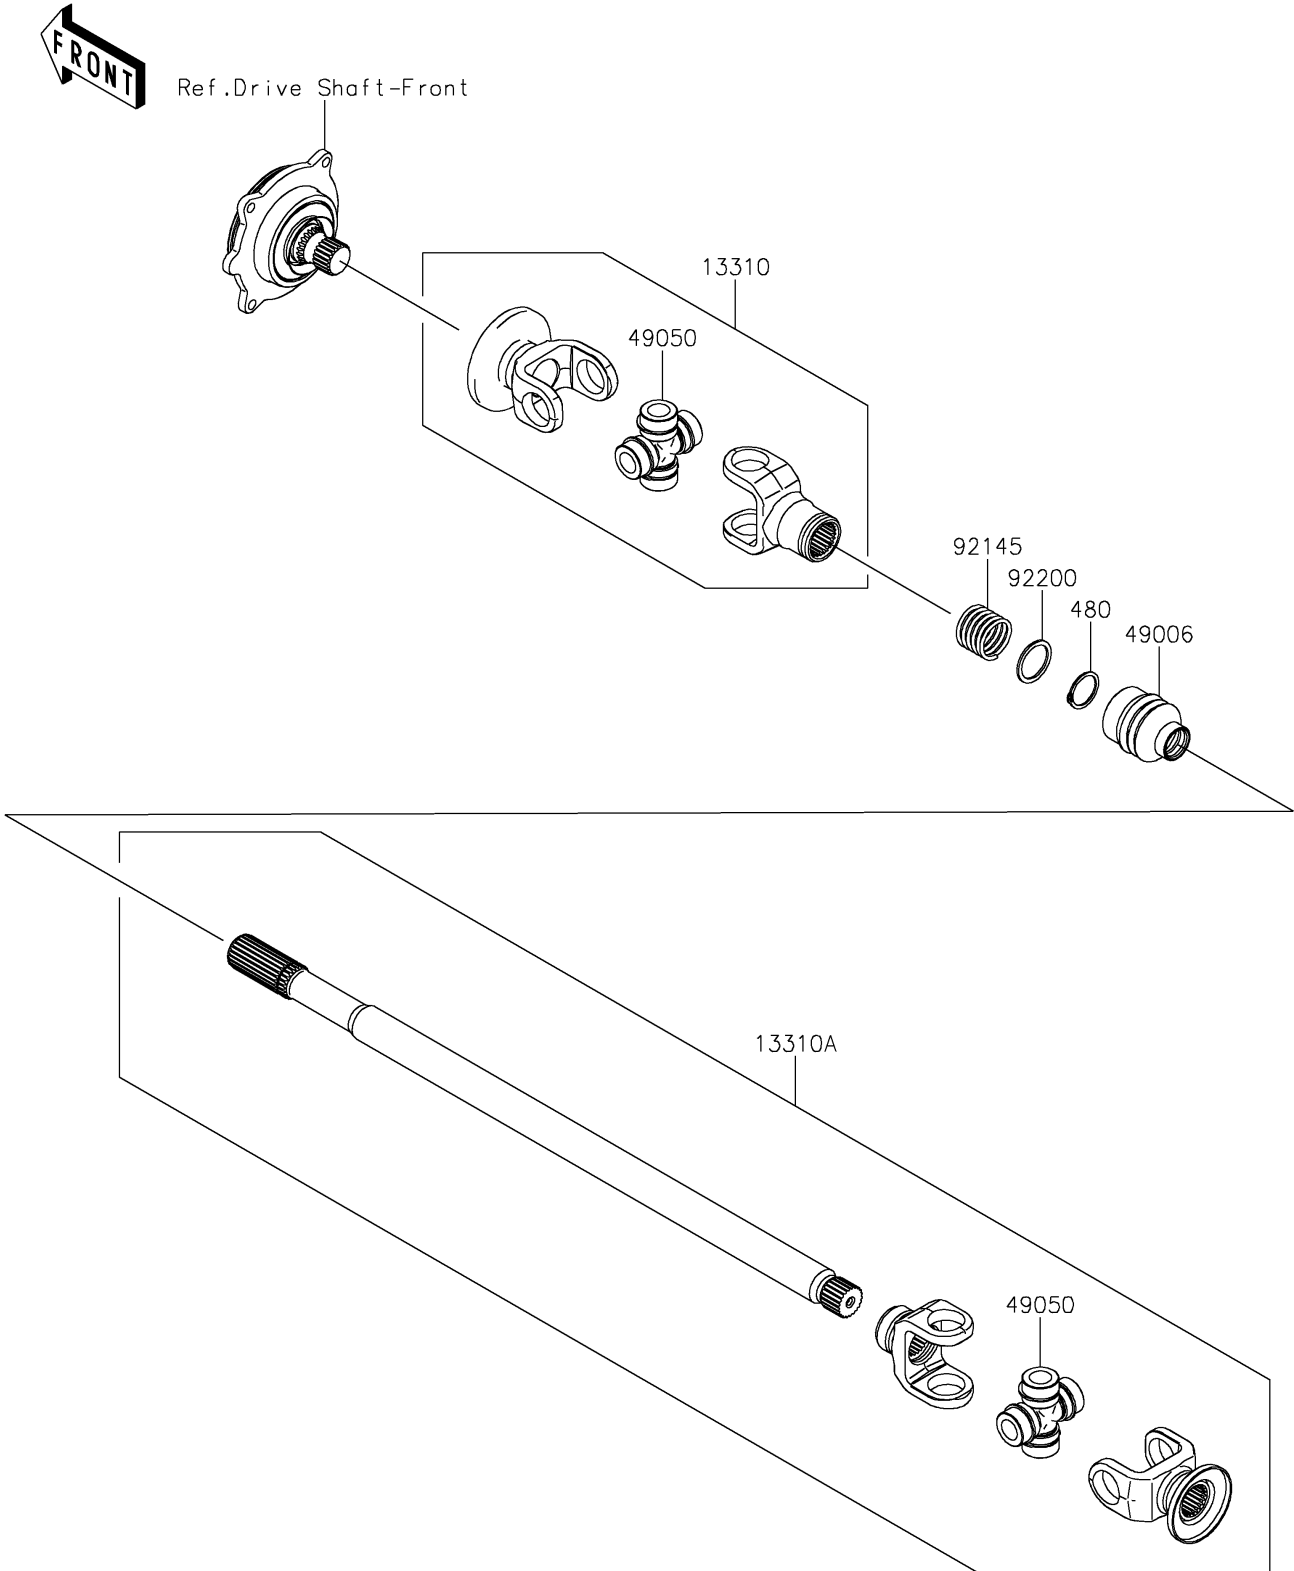

2019 TERYX4™ LE CAMO PARTS DIAGRAM

Drive Shaft-Propeller

E3135

2019 TERYX4™ LE CAMO PARTS LIST

Drive Shaft-Propeller

ITEM NAME	PART NUMBER	QUANTITY
-----------	-------------	----------