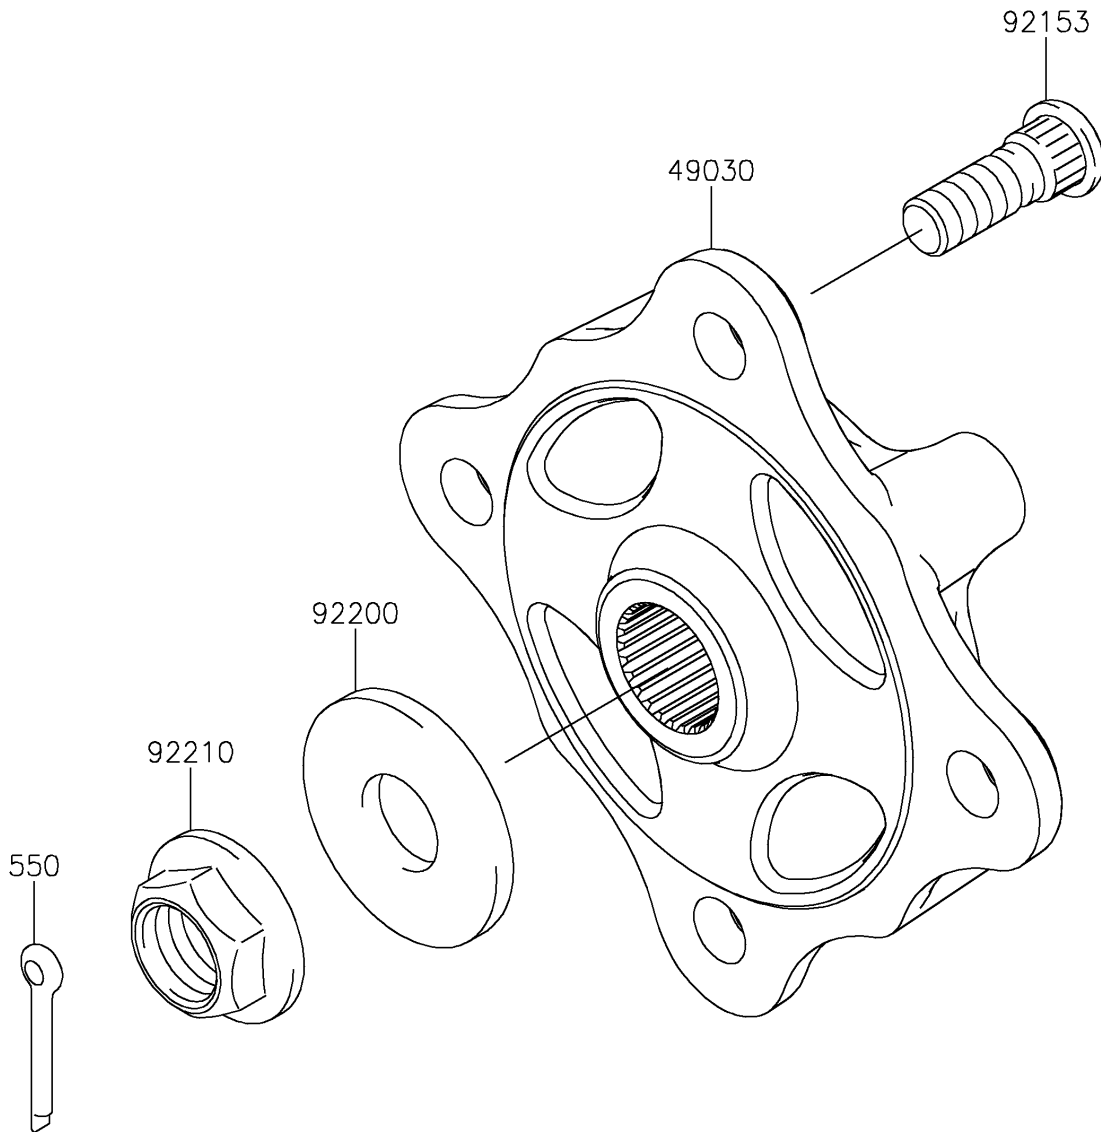

2020 TERYX® LE PARTS DIAGRAM

Front Hubs/Brakes

F2230

2020 TERYX® LE PARTS LIST

Front Hubs/Brakes

| ITEM NAME | PART NUMBER | QUANTITY |
|------------------------------------|-------------|----------|
| HUB,FR (Ref # 49030) | 49030-0560 | 2 |
| BOLT,12MM (Ref # 92153) | 92153-1915 | 8 |
| WASHER,20.3X52.0X4.5 (Ref # 92200) | 92200-1739 | 2 |
| NUT,FLANGED,20MM (Ref # 92210) | 92210-2093 | 2 |
| PIN-COTTER,4.0X30 (Ref # 550) | 550AA4030 | 2 |