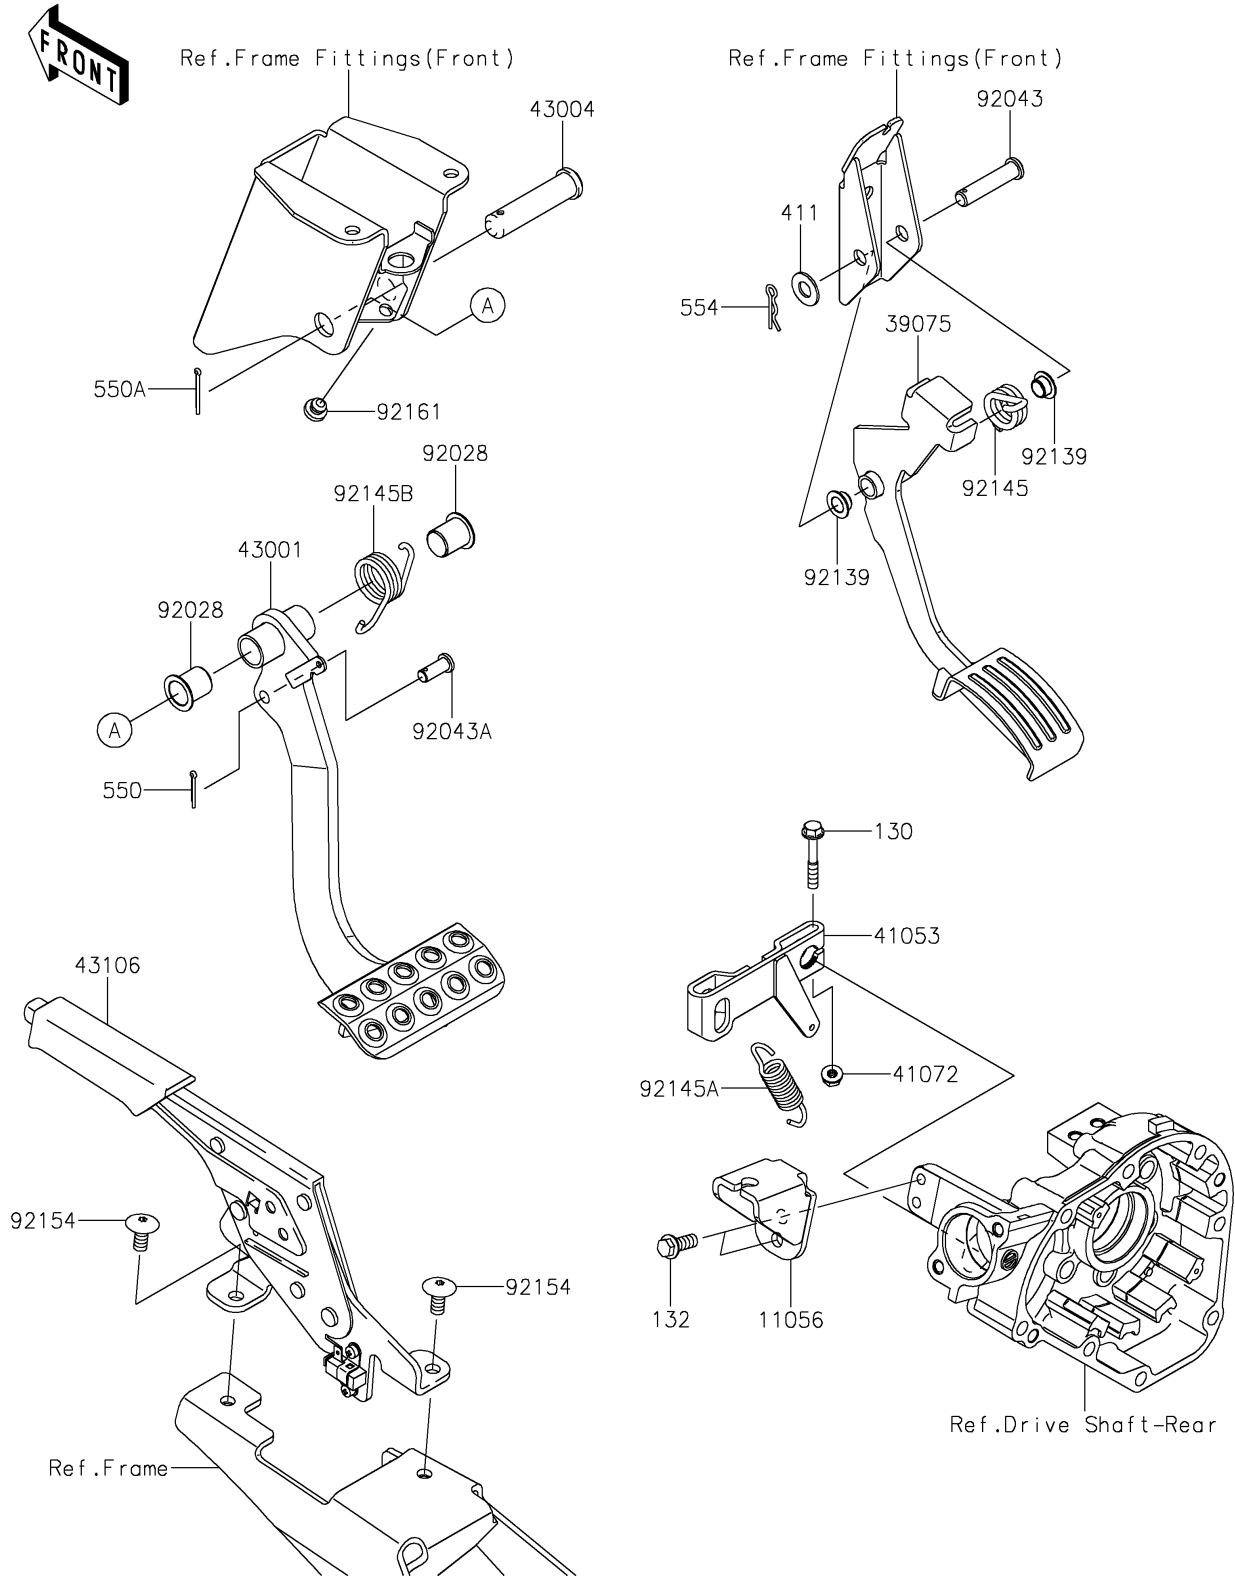

2019 TERYX4™ LE CAMO PARTS DIAGRAM

Brake Pedal/Throttle Lever

F2260

2019 TERYX4™ LE CAMO PARTS LIST

Brake Pedal/Throttle Lever

ITEM NAME	PART NUMBER	QUANTITY
BRACKET (Ref # 11056)	11056-2267	1
LEVER-THROTTLE (Ref # 39075)	39075-0019	1
LEVER-BRAKE CAM (Ref # 41053)	41053-0023	1
NUT,6MM (Ref # 41072)	41072-007	1
LEVER-BRAKE,PEDAL (Ref # 43001)	43001-0739	1
SHAFT-BRAKE (Ref # 43004)	43004-1128	1
LEVER-ASSY-PARKING BRAKE (Ref # 43106)	43106-0005	1
BUSHING (Ref # 92028)	92028-1571	2
PIN,10X42.5 (Ref # 92043)	92043-0707	1
PIN (Ref # 92043A)	92043-1039	1
BUSHING (Ref # 92139)	92139-0230	2
SPRING,THROTTLE (Ref # 92145)	92145-0831	1
SPRING,BRAKE CAM LEVER (Ref # 92145A)	92145-0880	1
SPRING,BRAKE PEDAL RETURN (Ref # 92145B)	92145-1615	1
BOLT-FLANGED,8X18 (Ref # 92154)	92154-2692	2
DAMPER (Ref # 92161)	92161-1084	1
BOLT-FLANGED,6X40 (Ref # 130)	130CA0640	1
BOLT-FLANGED-SMALL,8X20 (Ref # 132)	132BA0820	2
WASHER-PLAIN,10MM (Ref # 411)	411AA1000	1
PIN-COTTER,2.5X18 (Ref # 550)	550AA2518	1
PIN-COTTER,2.5X25 (Ref # 550A)	550AA2525	1
PIN-SNAP,10MM (Ref # 554)	554DA1000	1