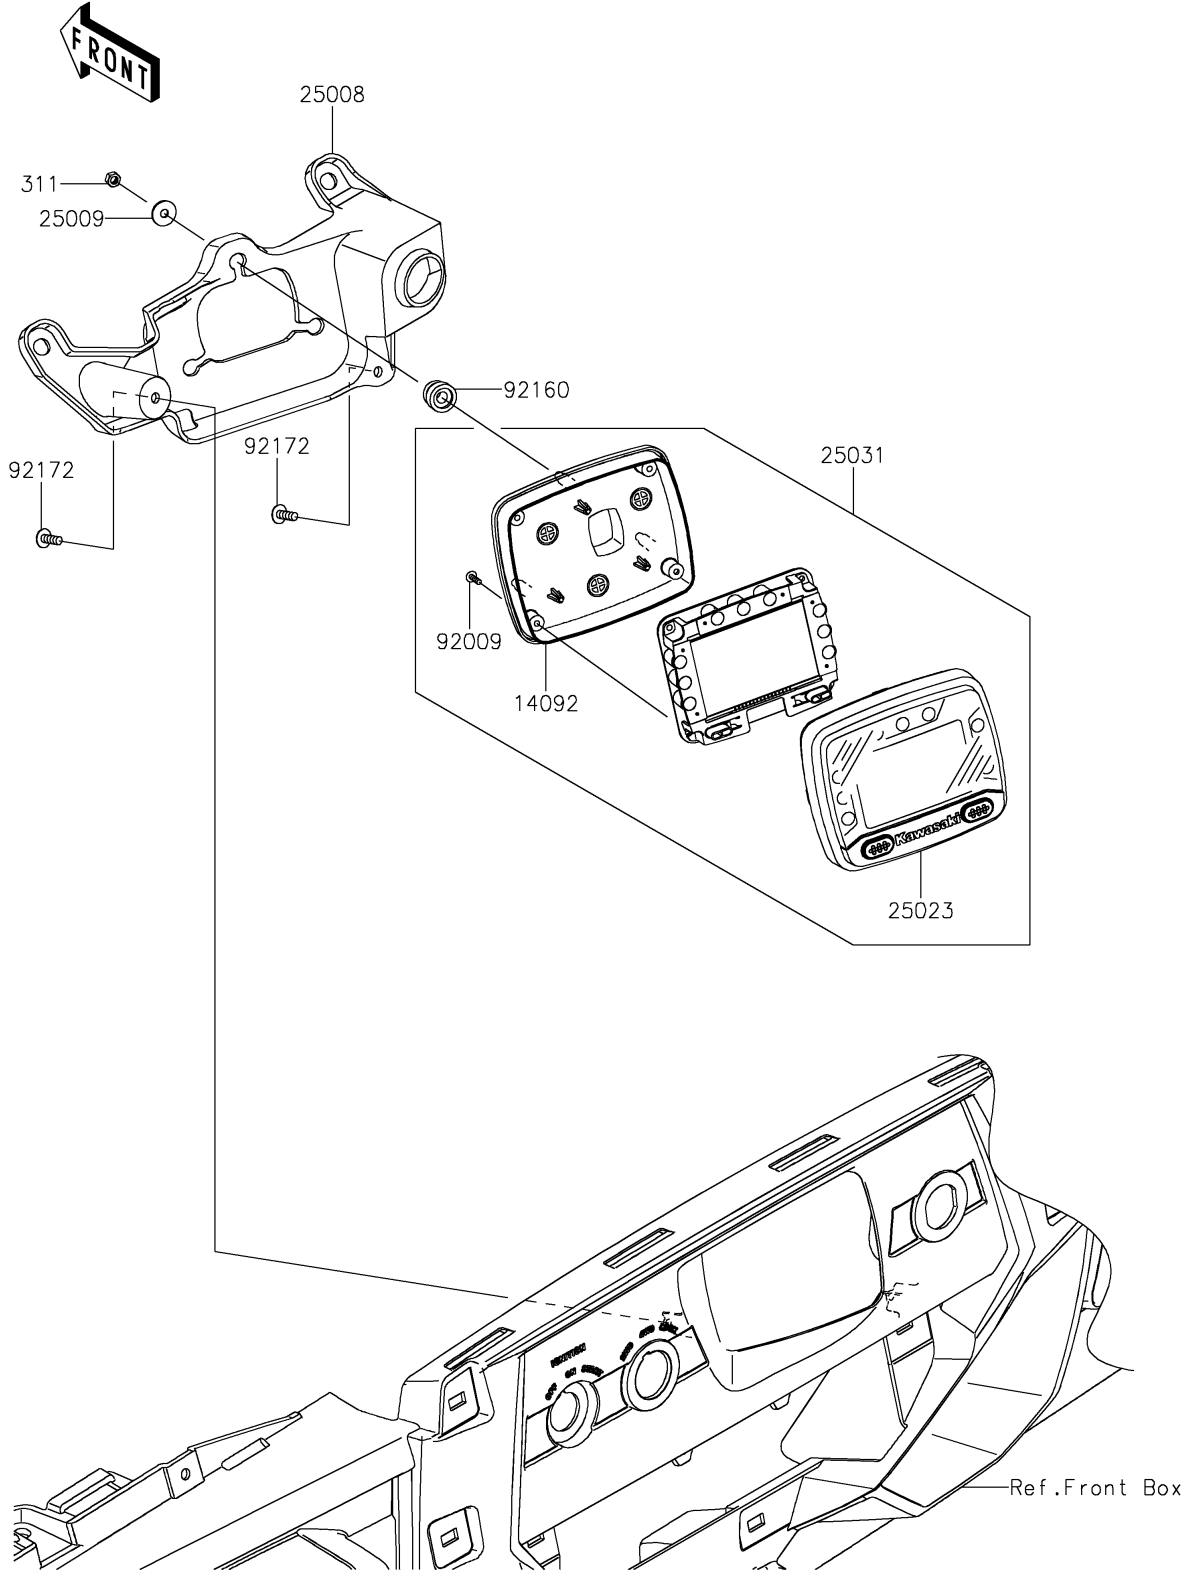

2019 TERYX® LE PARTS DIAGRAM

Meter(s)

F2530

2019 TERYX® LE PARTS LIST

Meter(s)

ITEM NAME	PART NUMBER	QUANTITY
COVER,METER,LWR (Ref # 14092)	14092-0834	1
BRACKET-METER (Ref # 25008)	25008-0043	1
WASHER,5.2X16X1.2 (Ref # 25009)	25009-004	3
COVER-METER CASE,UPP (Ref # 25023)	25023-0075	1
METER-ASSY,LCD (Ref # 25031)	25031-0692	1
SCREW,TAPPING,3X12 (Ref # 92009)	92009-1255	4
DAMPER (Ref # 92160)	92160-1460	3
SCREW,TAPPING,5X14 (Ref # 92172)	92172-0265	2
NUT-HEX,5MM (Ref # 311)	311AB0500	3