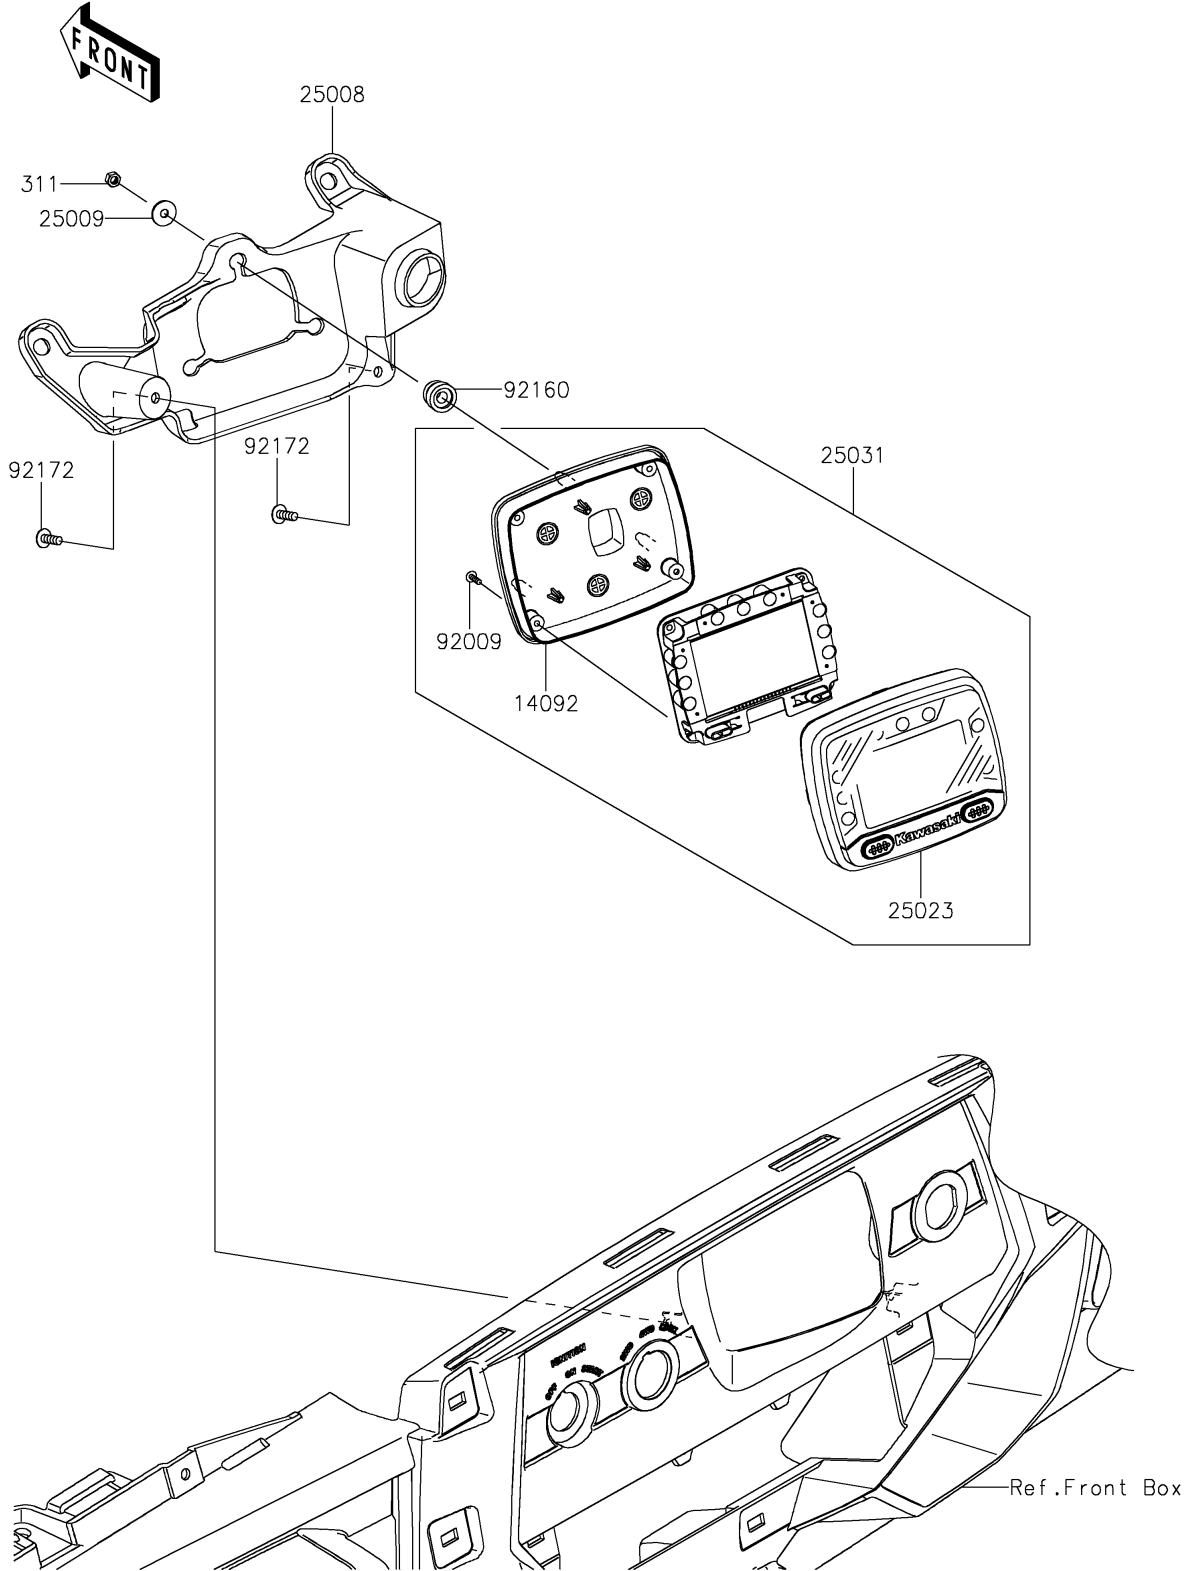

2019 TERYX4™ LE CAMO PARTS DIAGRAM

Meter(s)

F2530

2019 TERYX4™ LE CAMO PARTS LIST

Meter(s)

ITEM NAME	PART NUMBER	QUANTITY
COVER,METER,LWR (Ref # 14092)	14092-0834	1
BRACKET-METER (Ref # 25008)	25008-0043	1
WASHER,5.2X16X1.2 (Ref # 25009)	25009-004	3
COVER-METER CASE,UPP (Ref # 25023)	25023-0075	1
METER-ASSY,LCD (Ref # 25031)	25031-0692	1
SCREW,TAPPING,3X12 (Ref # 92009)	92009-1255	4
DAMPER (Ref # 92160)	92160-1460	3
SCREW,TAPPING,5X14 (Ref # 92172)	92172-0265	2
NUT-HEX,5MM (Ref # 311)	311AB0500	3