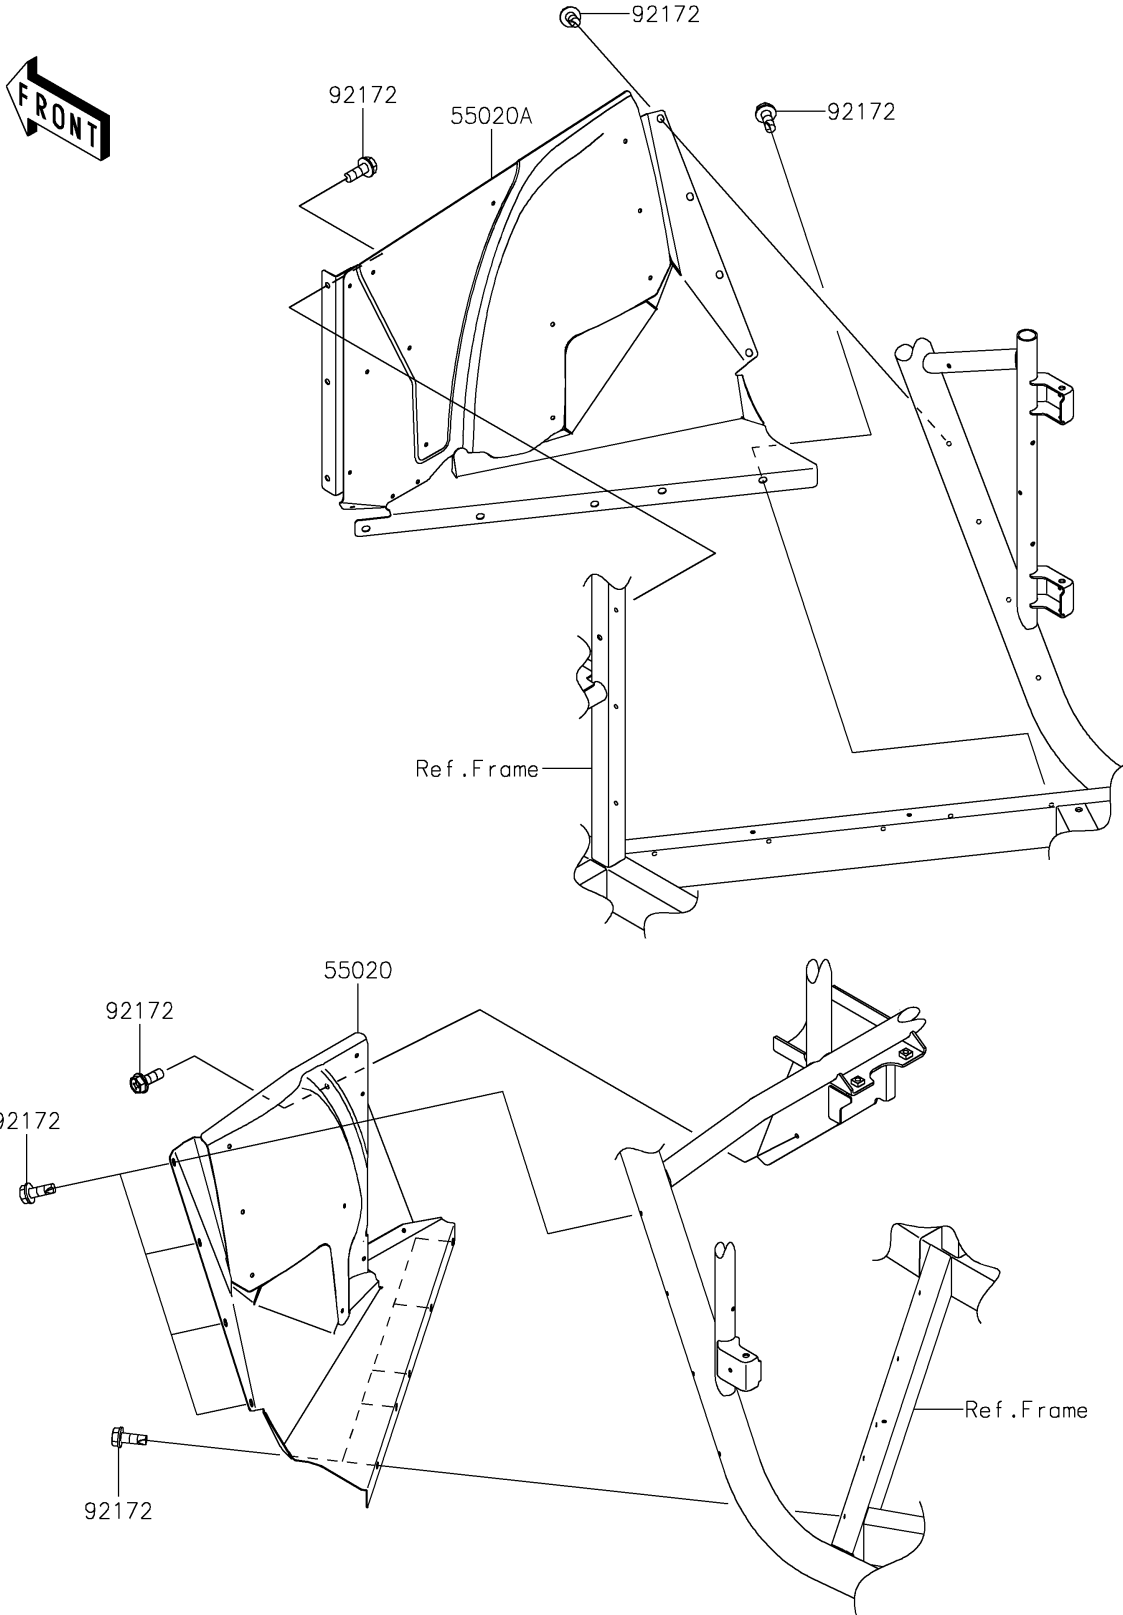

2019 TERYX4™ LE CAMO PARTS DIAGRAM

Guard(s)

F2680

2019 TERYX4™ LE CAMO PARTS LIST

Guard(s)

ITEM NAME	PART NUMBER	QUANTITY
GUARD,1PIECE,LH (Ref # 55020)	55020-2167	1
GUARD,1PIECE,RH (Ref # 55020A)	55020-2168	1
SCREW,TAPPING,6X16 (Ref # 92172)	92172-0869	22