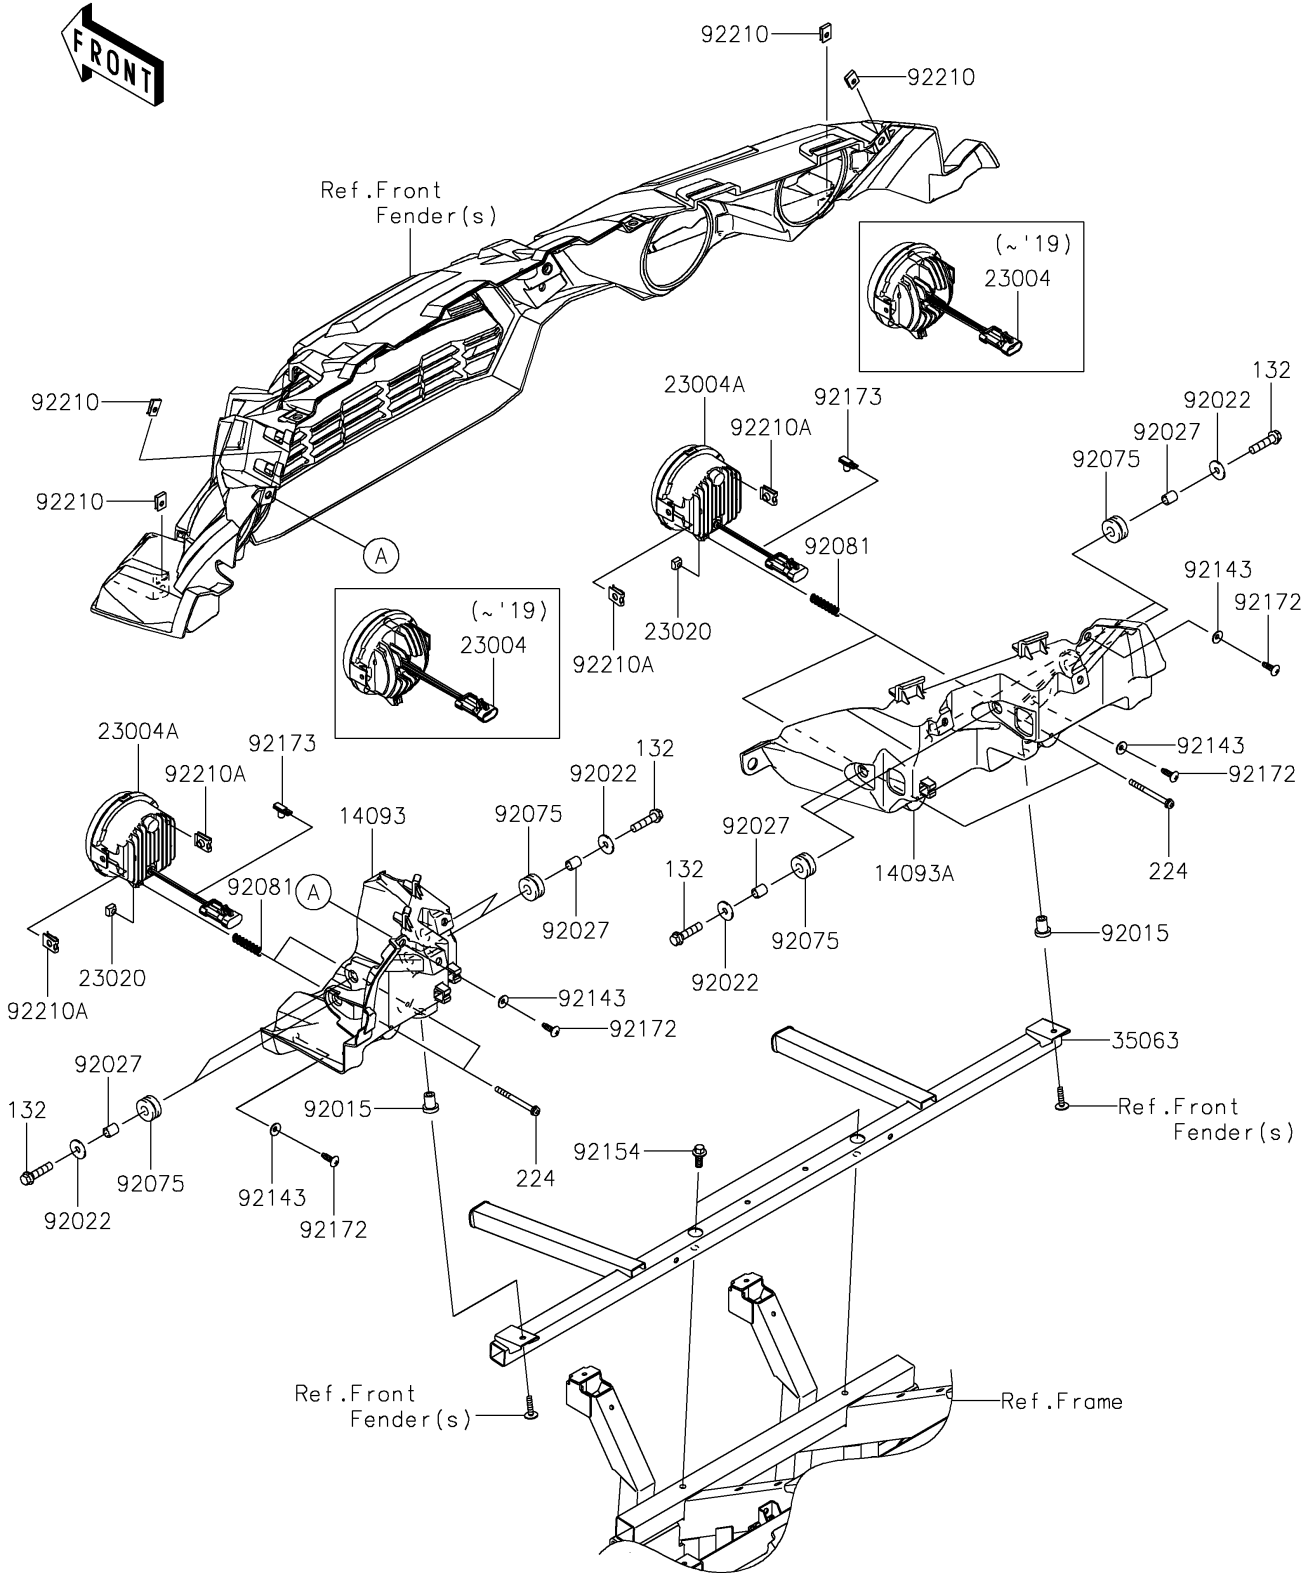

2019 TERYX® LE PARTS DIAGRAM

Headlight(s)

F2710

2019 TERYX® LE PARTS LIST

Headlight(s)

ITEM NAME	PART NUMBER	QUANTITY
COVER,HEADLIGHT,LH (Ref # 14093)	14093-0207	1
COVER,HEADLIGHT,RH (Ref # 14093A)	14093-0208	1
LAMP-HEAD,LED (Ref # 23004)	23004-0341	4
NUT,4MM,FOCUS ADJUST (Ref # 23020)	23020-018	4
STAY,HEADLAMP (Ref # 35063)	35063-1405	1
NUT,RUBBER,6MM (Ref # 92015)	92015-1692	2
WASHER,6.5X20X1.6 (Ref # 92022)	92022-125	8
COLLAR,6.8X10X12 (Ref # 92027)	92027-162	8
DAMPER,10X24X12 (Ref # 92075)	92075-1690	8
SPRING,FOCUS ADJUST (Ref # 92081)	92081-1896	4
COLLAR (Ref # 92143)	92143-1087	4
BOLT,FLANGED,8X20 (Ref # 92154)	92154-1226	2
SCREW,TAPPING,6X20 (Ref # 92172)	92172-0488	4
CLAMP (Ref # 92173)	92173-1491	4
NUT,LEAF SPRING,6MM (Ref # 92210)	92210-0624	4
NUT (Ref # 92210A)	92210-1125	8
BOLT-FLANGED-SMALL,6X25 (Ref # 132)	132BA0625	8
SCREW-PAN-WP-CROS,4X45 (Ref # 224)	224AA0445	4