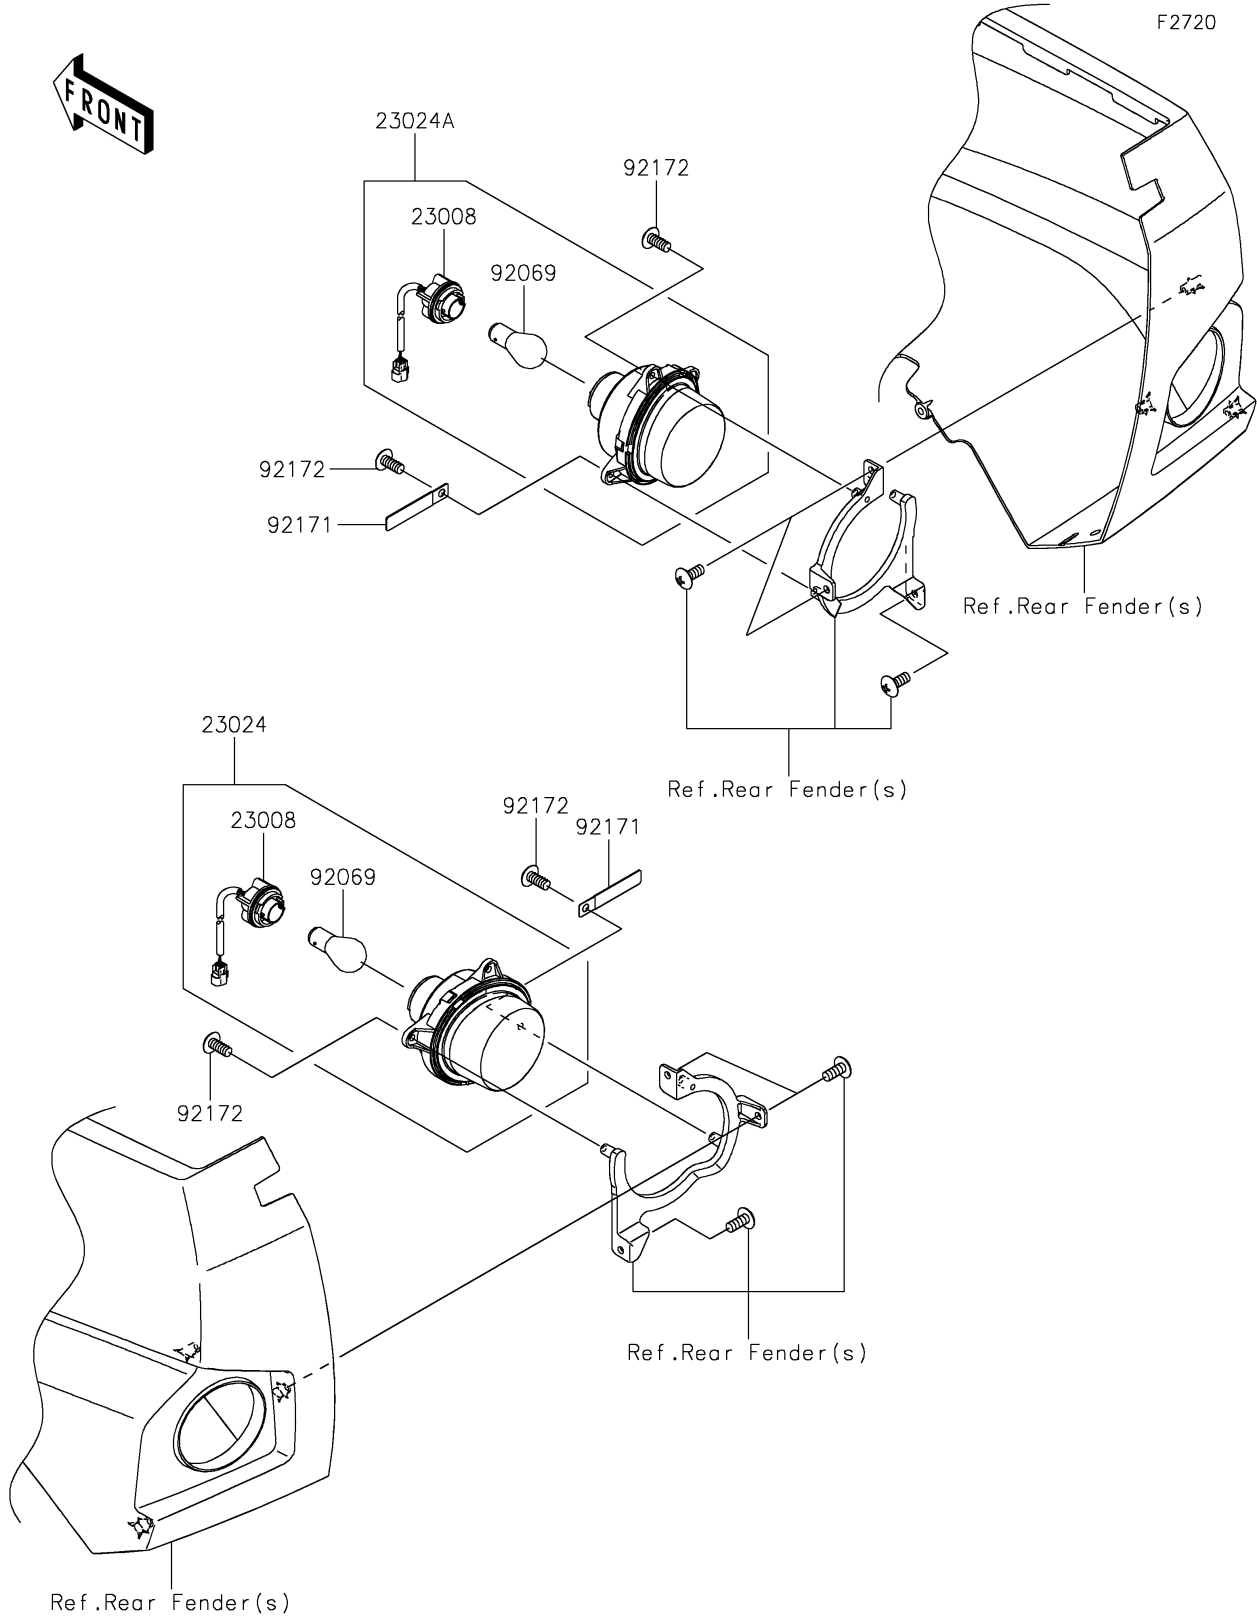

2019 TERYX4™ LE CAMO PARTS DIAGRAM

Taillight(s)

2019 TERYX4™ LE CAMO PARTS LIST

Taillight(s)

ITEM NAME	PART NUMBER	QUANTITY
SOCKET-ASSY (Ref # 23008)	23008-0149	2
LAMP-ASSY-TAIL,LH (Ref # 23024)	23024-0003	1
LAMP-ASSY-TAIL,RH (Ref # 23024A)	23024-0004	1
BULB,12V 21/5W (Ref # 92069)	92069-0072	2
CLAMP,L=60 (Ref # 92171)	92171-0652	2
SCREW,5X12 (Ref # 92172)	92172-3714	6