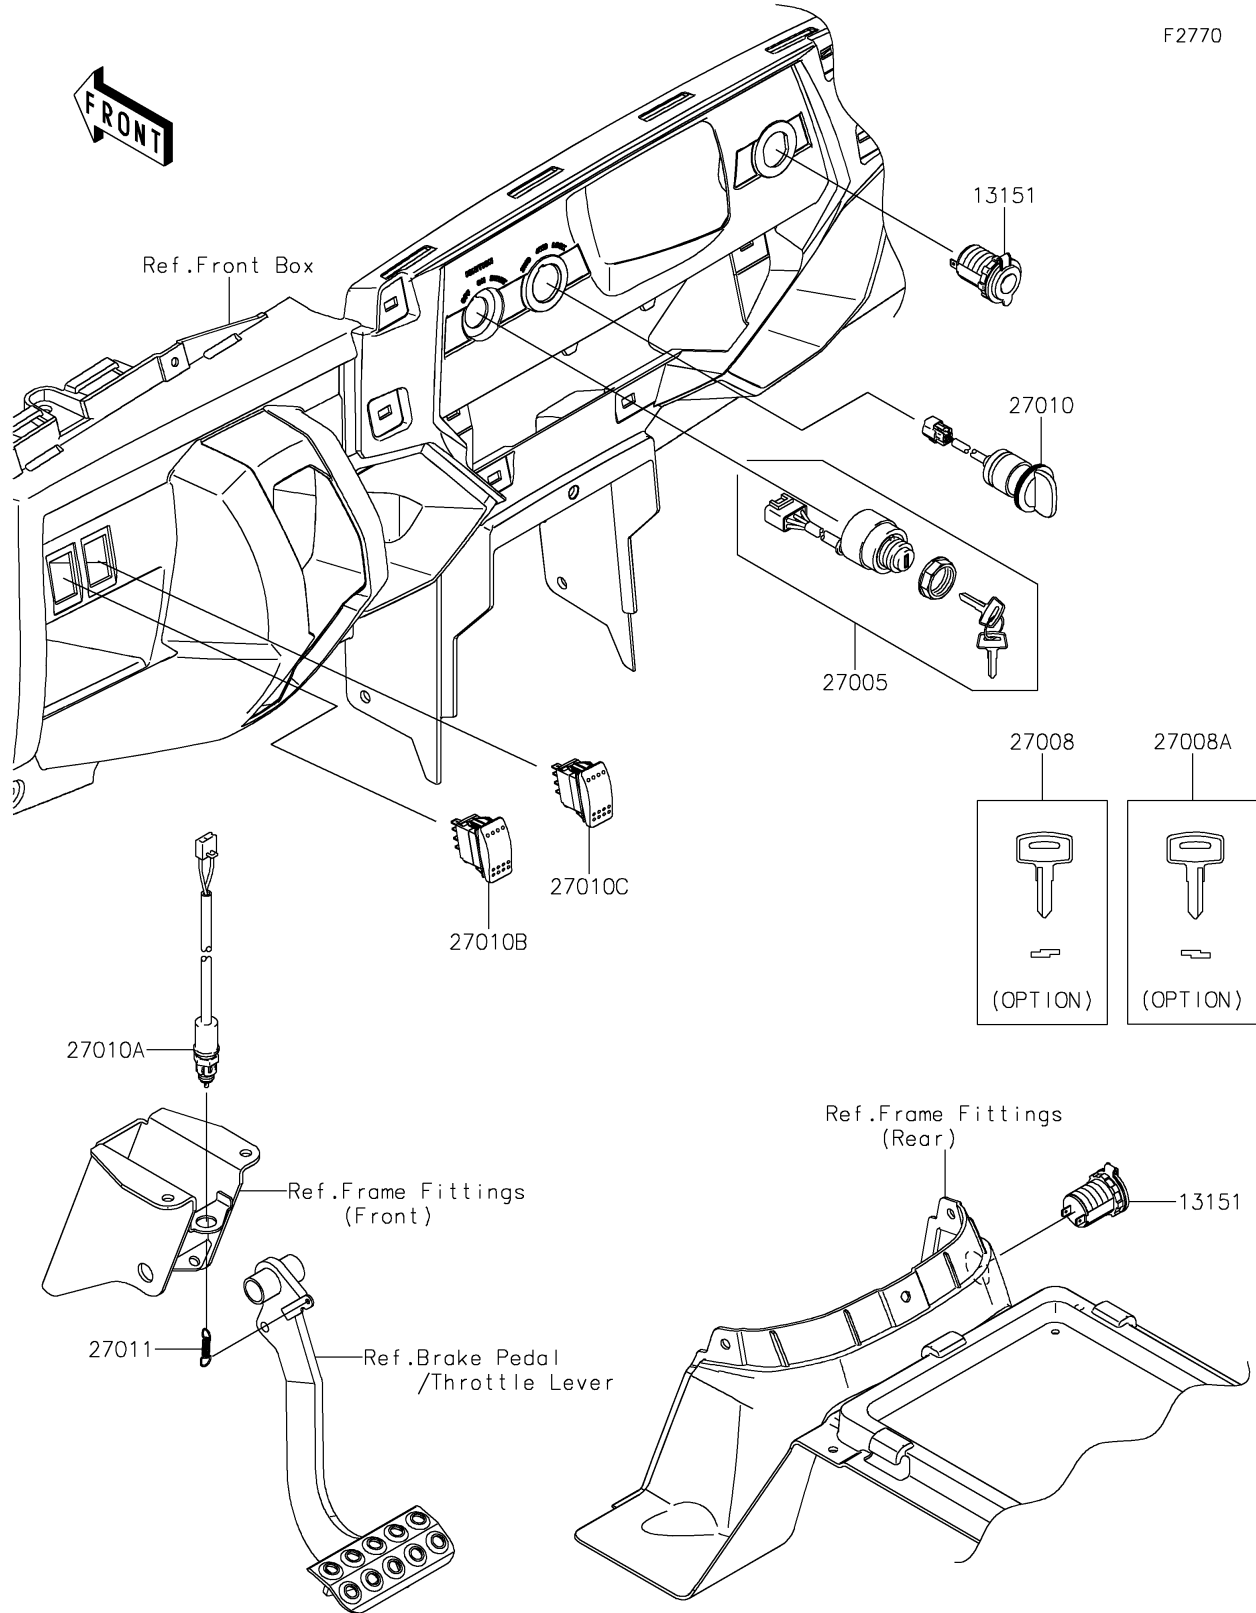

2019 TERYX4™ LE CAMO PARTS DIAGRAM

Ignition Switch

F2770

2019 TERYX4™ LE CAMO PARTS LIST

Ignition Switch

ITEM NAME	PART NUMBER	QUANTITY
SWITCH-COMP,OUTLET,12V (Ref # 13151)	13151-0556	2
SWITCH-ASSY-IGNITION (Ref # 27005)	27005-0036	1
KEY-LOCK,BLANK (Ref # 27008)	27008-1153	1
KEY-LOCK,BLANK (Ref # 27008A)	27008-1157	1
SWITCH (Ref # 27010)	27010-0706	1
SWITCH,BRAKE (Ref # 27010A)	27010-0724	1
SWITCH,OUTER (Ref # 27010B)	27010-0806	1
SWITCH,OUTER (Ref # 27010C)	27010-0807	1
SPRING,BRAKE LAMP SWITCH (Ref # 27011)	27011-006	1