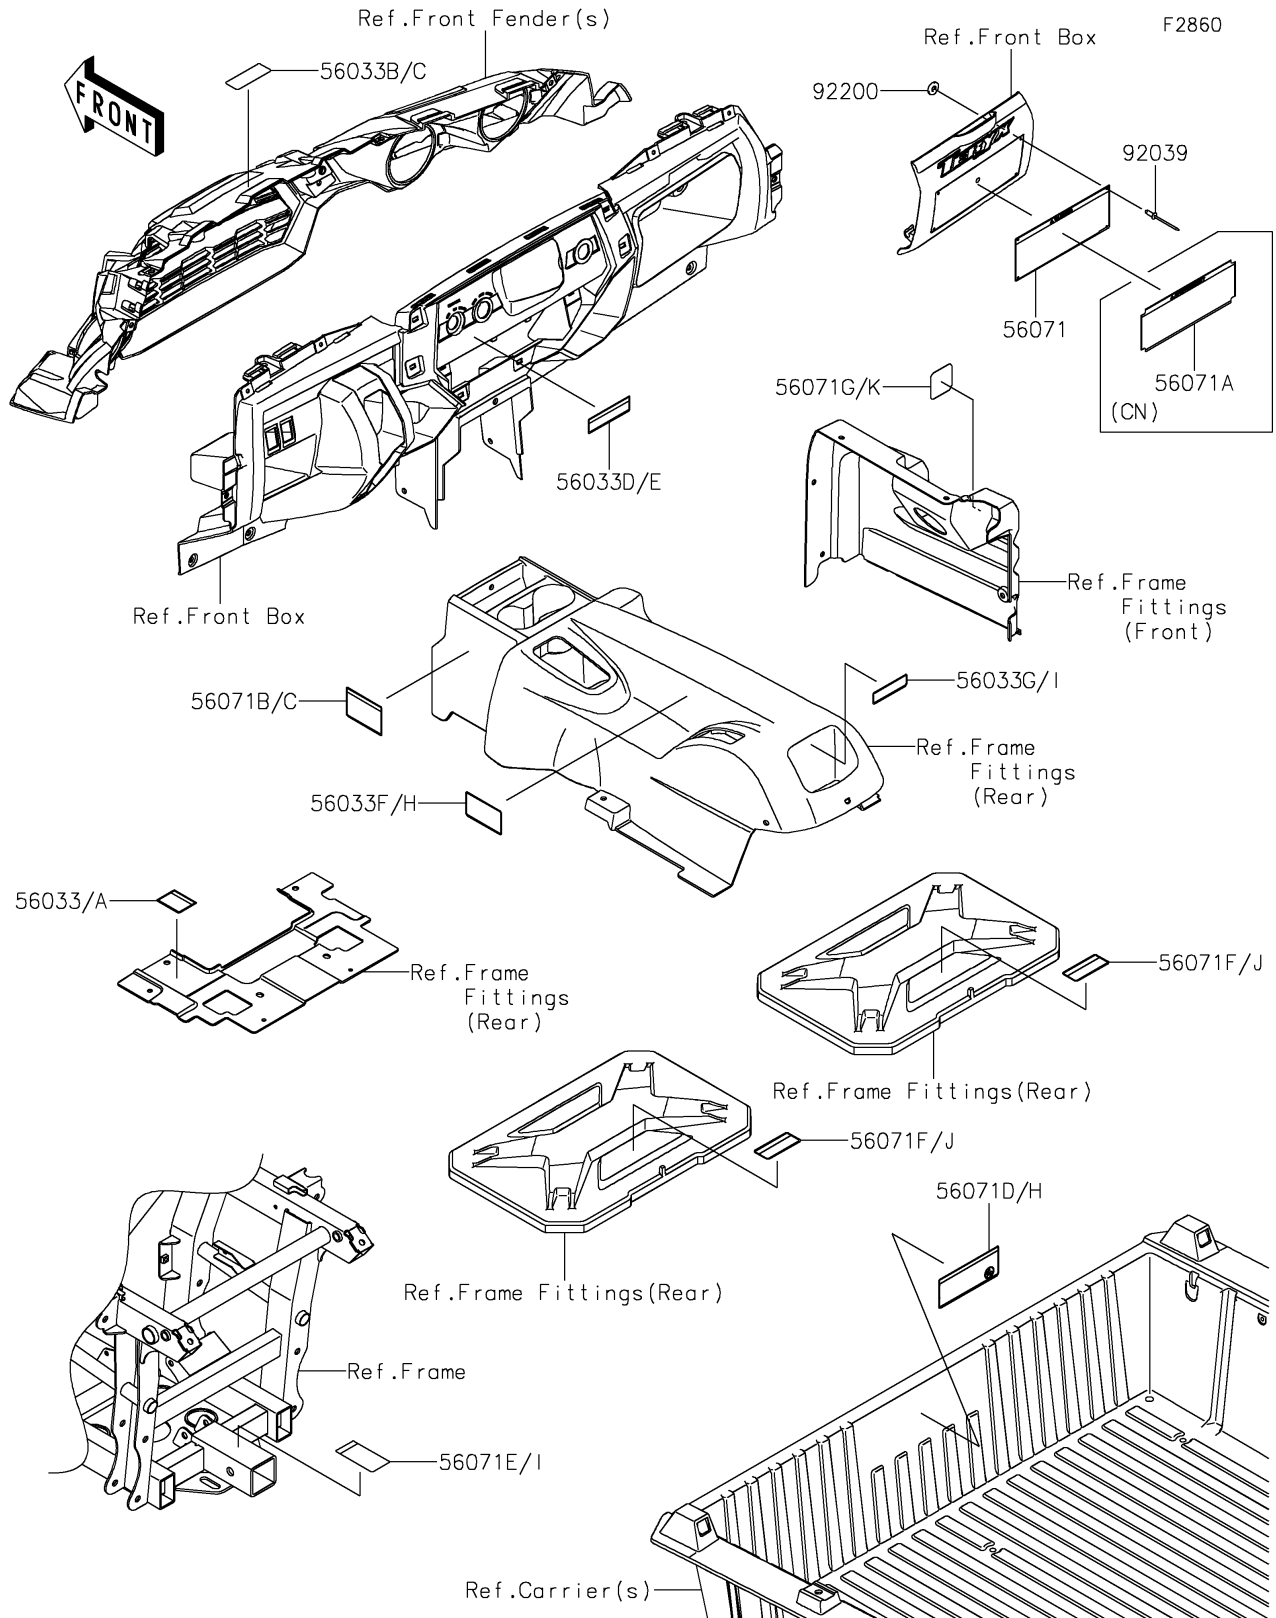

# 2019 TERYX4™ LE CAMO PARTS DIAGRAM

Labels

## 2019 TERYX4™ LE CAMO PARTS LIST

### Labels

ITEM NAME	PART NUMBER	QUANTITY
LABEL-MANUAL,OIL MAINTENANCE (Ref # 56033)	56033-0372	1
LABEL-MANUAL,OIL MAINTENANCE (Ref # 56033A)	56033-0373	1
LABEL-MANUAL,AIR CLEANER (Ref # 56033B)	56033-0724	1
LABEL-MANUAL,AIR CLEANER (Ref # 56033C)	56033-0731	1
LABEL-MANUAL,SHIFT NOTICE (Ref # 56033D)	56033-0822	1
LABEL-MANUAL,SHIFT NOTICE (Ref # 56033E)	56033-0826	1
LABEL-MANUAL,DRIVE BELT (Ref # 56033F)	56033-0924	1
LABEL-MANUAL,STORAGE (Ref # 56033G)	56033-0925	1
LABEL-MANUAL,DRIVE BELT (Ref # 56033H)	56033-0929	1
LABEL-MANUAL,STORAGE (Ref # 56033I)	56033-0930	1
LABEL-WARNING (Ref # 56071)	56071-0502	1
LABEL-WARNING,GENERAL (Ref # 56071A)	56071-0503	1
LABEL-WARNING,TIRE (Ref # 56071B)	56071-0573	1
LABEL-WARNING,TIRE (Ref # 56071C)	56071-0574	1
LABEL-WARNING,CARGO (Ref # 56071D)	56071-0585	1
LABEL-WARNING,TRAILER HITCH (Ref # 56071E)	56071-0586	1
LABEL-WARNING,NO PASSENGERS (Ref # 56071F)	56071-0587	2
LABEL-WARNING,GASOLINE (Ref # 56071G)	56071-0588	1
LABEL-WARNING,CARGO (Ref # 56071H)	56071-0590	1
LABEL-WARNING,TRAILER HITCH (Ref # 56071I)	56071-0591	1
LABEL-WARNING,NO PASSENGERS (Ref # 56071J)	56071-0592	2
LABEL-WARNING,GASOLINE (Ref # 56071K)	56071-0593	1
RIVET,3.2X8 (Ref # 92039)	92039-3763	4
WASHER,3.5X8X1 (Ref # 92200)	92200-1251	4