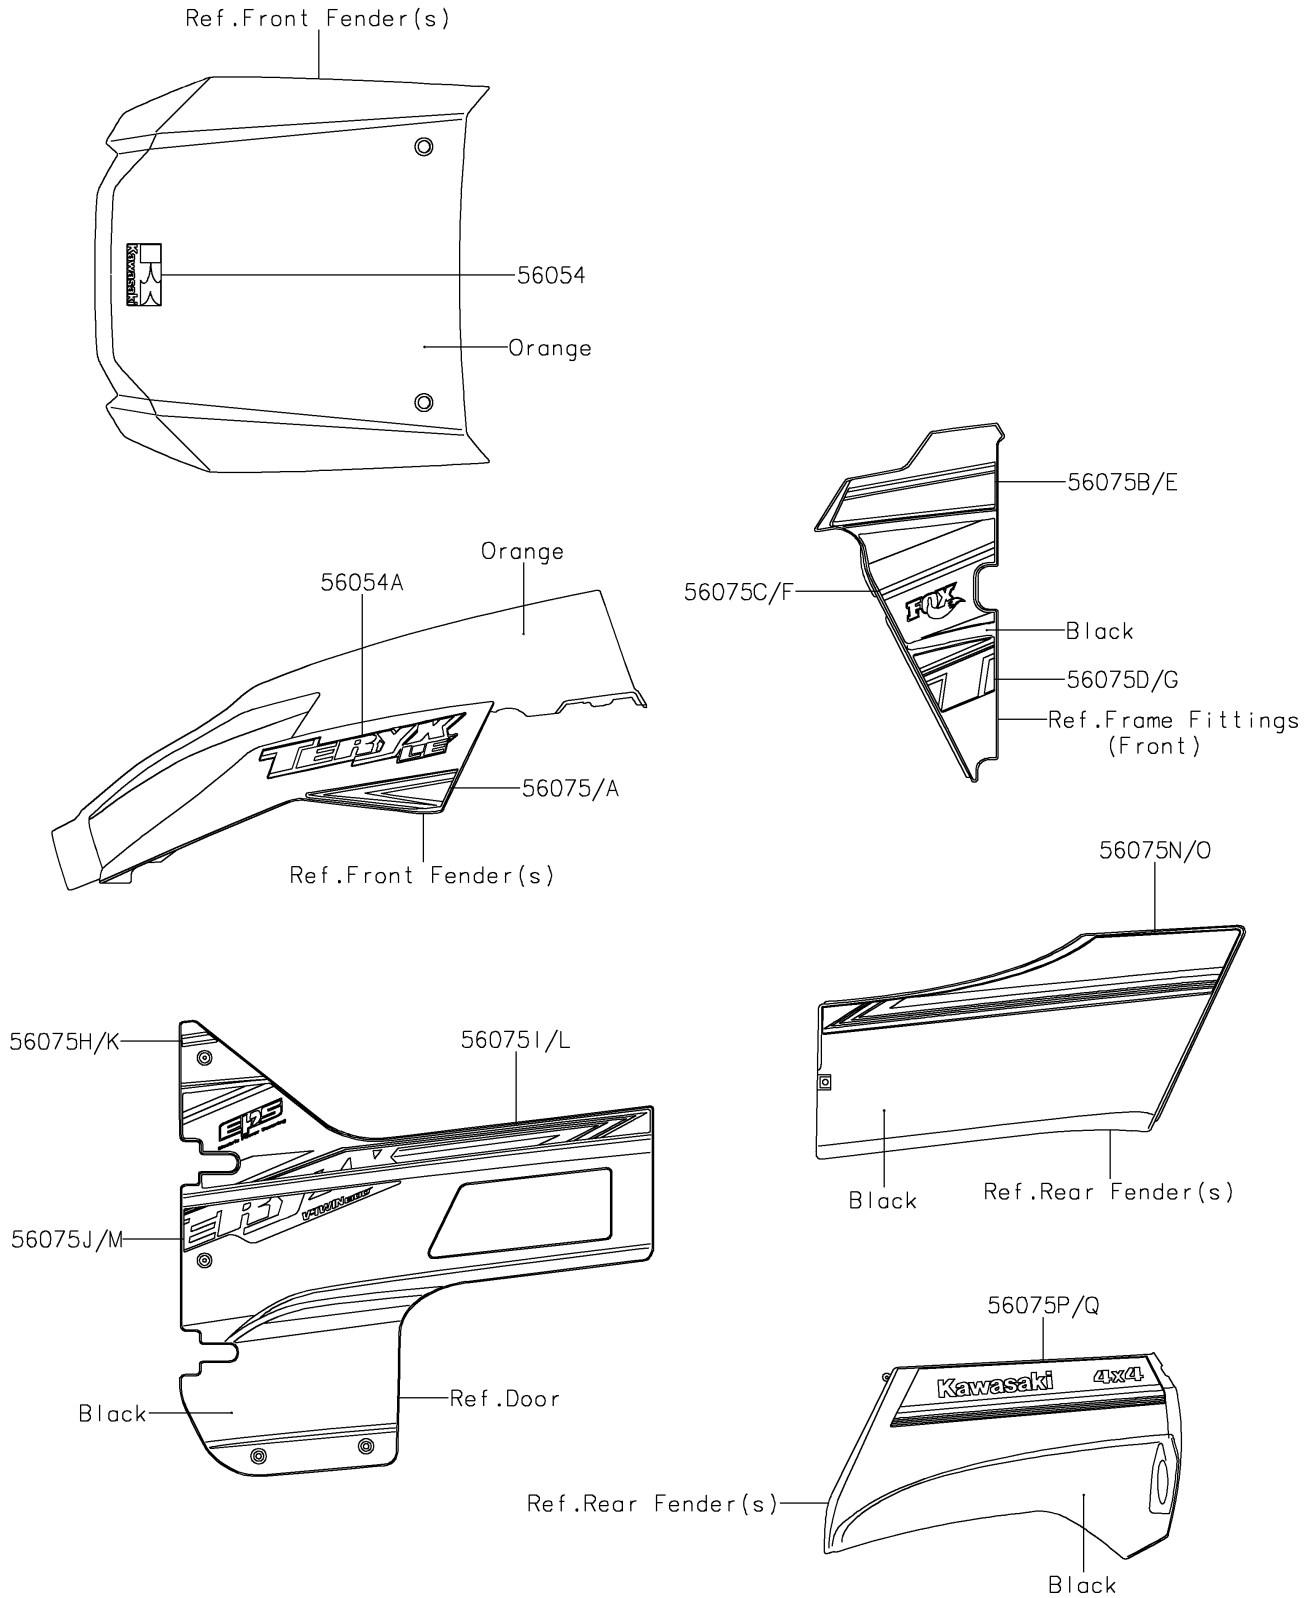

# 2019 TERYX® LE PARTS DIAGRAM

Decals(Orange)(GKF)

F2861

## 2019 TERYX® LE PARTS LIST

Decals(Orange)(GKF)

ITEM NAME	PART NUMBER	QUANTITY
MARK,FR FENDER,K (Ref # 56054)	56054-2264	1
MARK,FR FENDER,TERYX LE (Ref # 56054A)	56054-2445	2
PATTERN,FR FENDER,LH (Ref # 56075)	56075-4377	1
PATTERN,FR FENDER,RH (Ref # 56075A)	56075-4378	1
PATTERN,SIDE GUARD,LH,UPP (Ref # 56075B)	56075-4379	1
PATTERN,SIDE GUARD,LH,CNT (Ref # 56075C)	56075-4380	1
PATTERN,SIDE GUARD,LH,LWR (Ref # 56075D)	56075-4381	1
PATTERN,SIDE GUARD,RH,UPP (Ref # 56075E)	56075-4382	1
PATTERN,SIDE GUARD,RH,CNT (Ref # 56075F)	56075-4383	1
PATTERN,SIDE GUARD,RH,LWR (Ref # 56075G)	56075-4384	1
PATTERN,DOOR COVER,LH,FR,UPP (Ref # 56075H)	56075-4385	1
PATTERN,DOOR COVER,LH,FR,CNT (Ref # 56075I)	56075-4386	1
PATTERN,DOOR COVER,LH,FR,LWR (Ref # 56075J)	56075-4387	1
PATTERN,DOOR COVER,RH,FR,UPP (Ref # 56075K)	56075-4388	1
PATTERN,DOOR COVER,RH,FR,CNT (Ref # 56075L)	56075-4389	1
PATTERN,DOOR COVER,RH,FR,LWR (Ref # 56075M)	56075-4390	1
PATTERN,RR FENDER,LH,FR (Ref # 56075N)	56075-4435	1
PATTERN,RR FENDER,RH,FR (Ref # 56075O)	56075-4436	1
PATTERN,RR FENDER,LH,RR (Ref # 56075P)	56075-4437	1
PATTERN,RR FENDER,RH,RR (Ref # 56075Q)	56075-4438	1