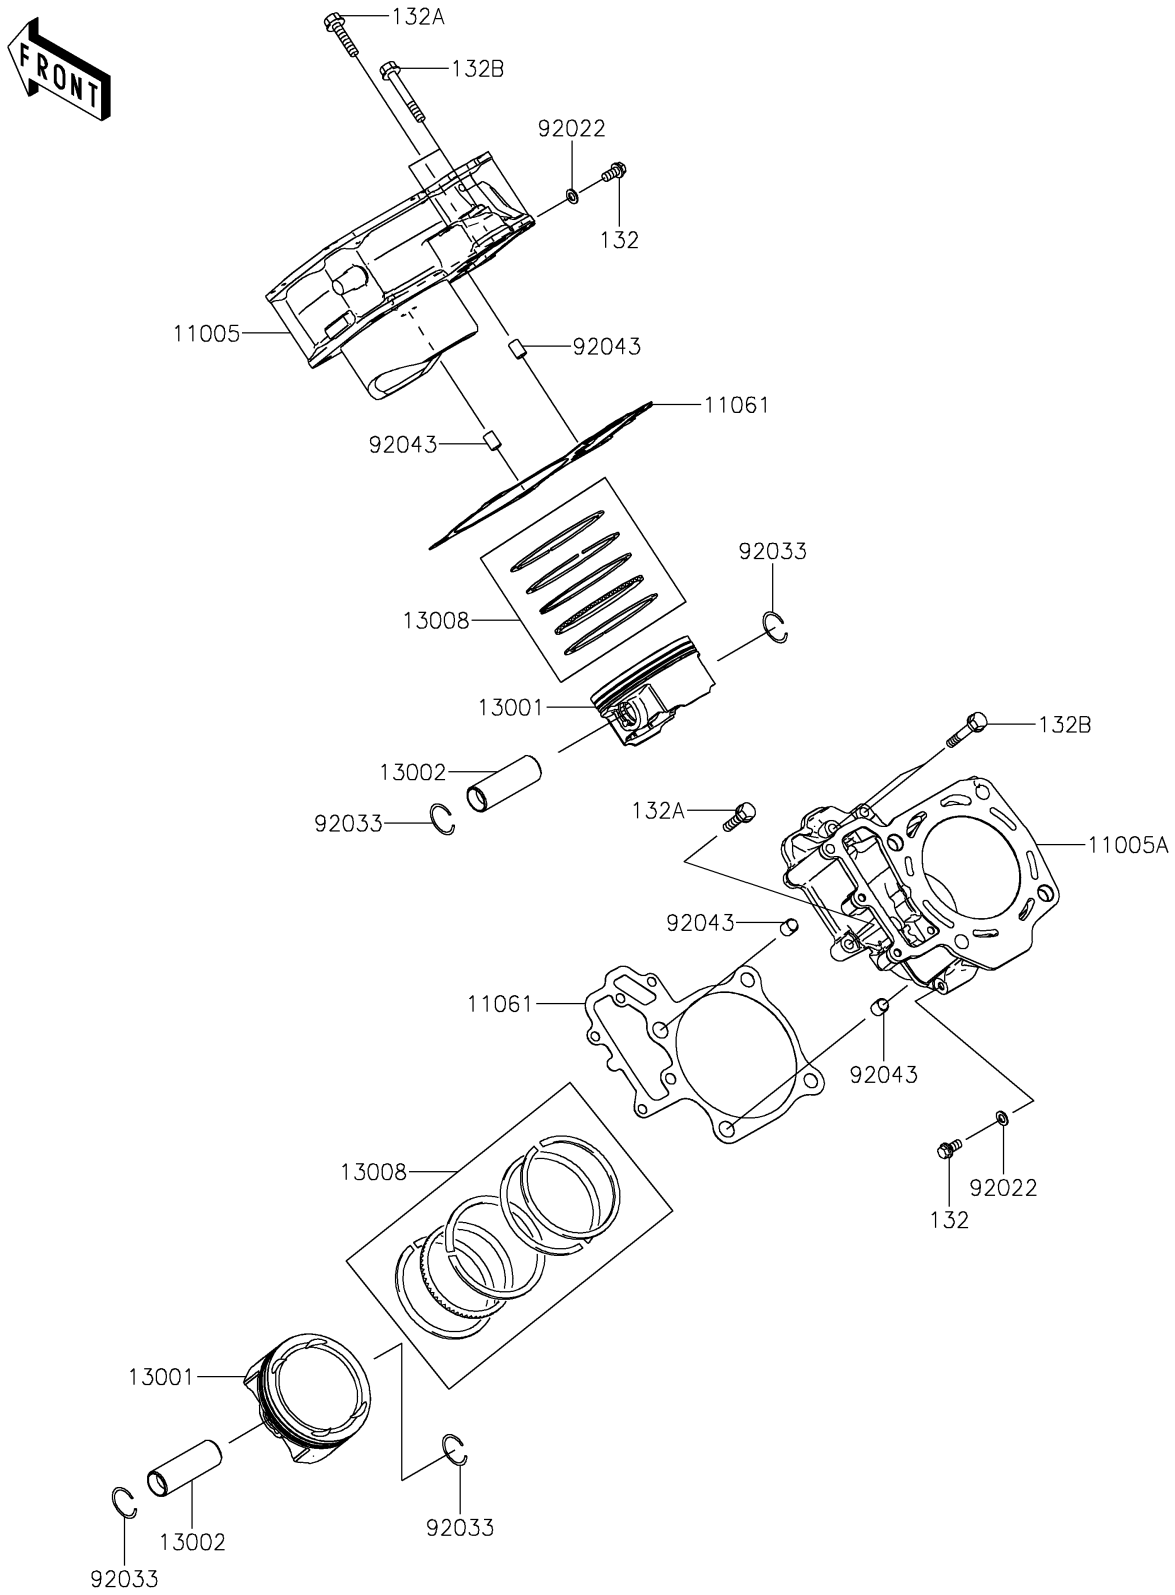

2019 TERYX4™ LE PARTS DIAGRAM

Cylinder/Piston(s)

E1120

2019 TERYX4™ LE PARTS LIST

Cylinder/Piston(s)

ITEM NAME	PART NUMBER	QUANTITY
CYLINDER-ENGINE,FR (Ref # 11005)	11005-0628	1
CYLINDER-ENGINE,RR (Ref # 11005A)	11005-0629	1
GASKET,CYLINDER BASE (Ref # 11061)	11061-0730	2
PISTON-ENGINE (Ref # 13001)	13001-0740	2
PIN-PISTON (Ref # 13002)	13002-0711	2
RING-SET-PISTON (Ref # 13008)	13008-0042	2
WASHER,6.2X11X1 (Ref # 92022)	92022-304	2
RING-SNAP (Ref # 92033)	92033-1207	4
PIN,10.1X12X14 (Ref # 92043)	92043-4009	4
BOLT-FLANGED-SMALL,6X12 (Ref # 132)	132BA0612	2
BOLT-FLANGED-SMALL,6X30 (Ref # 132A)	132BA0630	2
BOLT-FLANGED-SMALL,6X40 (Ref # 132B)	132BA0640	4